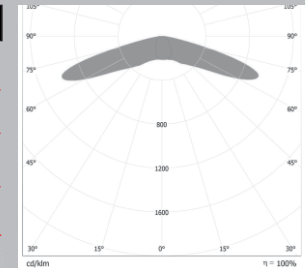

SPECIFICATIONS:

LXWXH (mm) : 144.6X144.6X12.5

FWHM : 60°

LED Package : 5050

Material : Polycarbonate

SPECIFICATIONS:

LXWXH (mm) : 93.2X65.2X8.4

FWHM : T-II

LED Package : 3030

Material : Polycarbonate

SPECIFICATIONS:

LXWXH (mm) : 49.8X49.8X3.4

FWHM : T-II

LED Package : 5050

Material : Polycarbonate

SPECIFICATIONS:

LXWXH (mm) : 207.6X122.6X13.6

FWHM : T-II

LED Package : 3535

Material : Polycarbonate

SPECIFICATIONS:

LXWXH (mm) : 100X100X5.8

FWHM : T-II

LED Package : 3030

Material : Polycarbonate

SPECIFICATIONS:

LXWXH (mm) : 50X50X7.9

FWHM : T-II M

LED Package : 5050

Material : Polycarbonate

SPECIFICATIONS:

LXWXH (mm) : 71.4X173X8.2

FWHM : T-II H

LED Package : 5050

Material : Polycarbonate

SPECIFICATIONS:

LXWXH (mm) : 71.4X173X7.8

FWHM : 150X75°

LED Package : 3030

Material : Polycarbonate