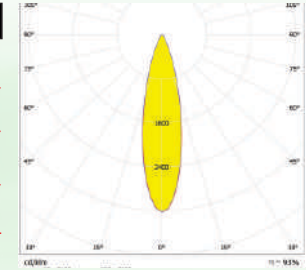

SPECIFICATIONS:

DXH (mm) : 15X15X8.8

FWHM : 25°

LED Package : 5050

Material : Polycarbonate