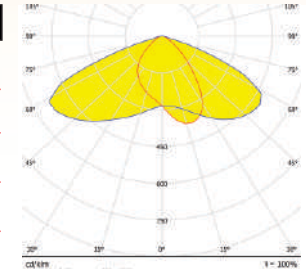

SPECIFICATIONS:

LXWXH (mm) : 144.6X144.6X12.5

FWHM : 60°

LED Package : 5050

Material : Polycarbonate

SPECIFICATIONS:

LXWXH (mm) : 93.2X65.2X8.4

FWHM : T-II

LED Package : 3030

Material : Polycarbonate

SPECIFICATIONS:

LXWXH (mm) : 49.8X49.8X3.4

FWHM : T-II

LED Package : 5050

Material : Polycarbonate

SPECIFICATIONS:

LXWXH (mm) : 207.6X122.6X13.6

FWHM : T-II

LED Package : 3535

Material : Polycarbonate

SPECIFICATIONS:

LXWXH (mm) : 100X100X5.8

FWHM : T-II

LED Package : 3030

Material : Polycarbonate

SPECIFICATIONS:

LXWXH (mm) : 50X50X7.9

FWHM : T-II M

LED Package : 5050

Material : Polycarbonate

SPECIFICATIONS:

LXWXH (mm) : 71.4X173X8.2

FWHM : T-II H

LED Package : 5050

Material : Polycarbonate

SPECIFICATIONS:

LXWXH (mm) : 71.4X173X7.8

FWHM : 150X75°

LED Package : 3030

Material : Polycarbonate