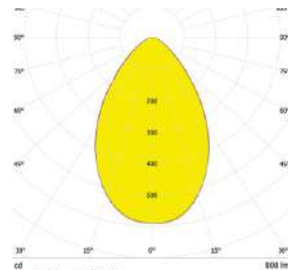

SPECIFICATIONS:

DXH (mm) : 190X140

FWHM : 60°

LED Package : 2835 -

Material : Polycarbonate