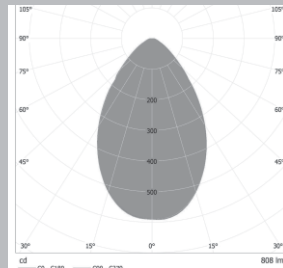

SPECIFICATIONS:

DXH (mm) : 159.8X18.5

FWHM : 90°

LED Package : 5050

Material : Polycarbonate

SPECIFICATIONS:

LXWXH (mm) : 170X136X10

FWHM : 60°

LED Package : 3535

Material : Polycarbonate

SPECIFICATIONS:

LXWXH (mm) : 194.5X138X13

FWHM : 90°

LED Package : 3030X4

Material : Polycarbonate

SPECIFICATIONS:

DXH (mm) : 184X9.4

FWHM : 60°

LED Package : 5050

Material : Polycarbonate

SPECIFICATIONS:

DXH (mm) : 208X10.1

FWHM : 60°

LED Package : 5050

Material : Polycarbonate

SPECIFICATIONS:

DXH (mm) : 265.6X15

FWHM : 60°

LED Package : 5050

Material : Polycarbonate

SPECIFICATIONS:

DXH (mm) : 175X9.4

FWHM : 60°

LED Package : 5050

Material : Polycarbonate

SPECIFICATIONS:

LXWXH (mm) : 50X50X6.2

FWHM : 58°

LED Package : 5050

Material : Polycarbonate