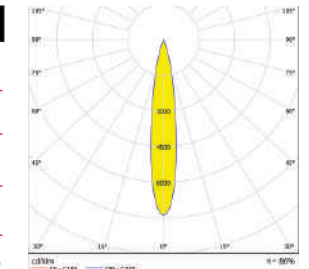

SPECIFICATIONS:

DXH (mm) : 183X11 mm

FWHM : 30°

LED Package : 5050

Material : Polycarbonate

SPECIFICATIONS:

LXWXH (mm) : -

FWHM : 140X50°

LED Package : 5050

Material : Polycarbonate

SPECIFICATIONS:

DXH (mm) : 158.50X10.19

FWHM : 60°

LED Package : 5050

Material : Polycarbonate

SPECIFICATIONS:

DXH (mm) : 183X10.4

FWHM : 60°

LED Package : 5050

Material : Polycarbonate

SPECIFICATIONS:

DXH (mm) : 225.1X8.8

FWHM : 60°

LED Package : 5050

Material : Polycarbonate

SPECIFICATIONS:

DXH (mm) : 75.4X50X15.9

FWHM : 15°

LED Package : 5050

Material : Polycarbonate

SPECIFICATIONS:

DXH (mm) : 259X8.9-

FWHM : 60°

LED Package : 3030, 5050

Material : Polycarbonate

SPECIFICATIONS:

DXH (mm) : 259.5X8.9

FWHM : 90°

LED Package : 3030, 5050

Material : Polycarbonate