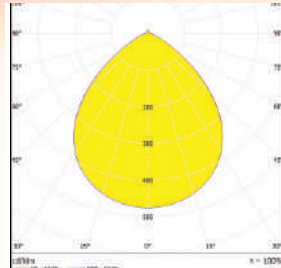

SPECIFICATIONS:

LXWXH (mm) : 80.9X300X9.4

FWHM : 90°

LED Package : 5050

Material : Polycarbonate

SPECIFICATIONS:

LXWXH (mm) : 187.41X187.41X12

FWHM : 25°

LED Package : 5050

Material : Polycarbonate

Not for sale only for reference

SPECIFICATIONS:

DXH (mm) : 201X9.3

FWHM : 60°

LED Package : 5050

Material : Polycarbonate

SPECIFICATIONS:

LXWXH (mm) : 136.59X92.23X9.45

FWHM : 60°

LED Package : 3030

Material : Polycarbonate

Not for sale only for reference

SPECIFICATIONS:

DXH (mm) : 44X8.5

FWHM : 36°

LED Package : COB

Material : Polycarbonate

SPECIFICATIONS:

DXH (mm) : 21.0X14.20

FWHM : 10°

LED Package : 5050

Material : Polycarbonate

SPECIFICATIONS:

DXH (mm) : 19.4X12.0

FWHM : 60°

LED Package : 5050

Material : Polycarbonate

SPECIFICATIONS:

DXH (mm) : 19.95X11.3

FWHM : 25°

LED Package : 2835X4

Material : Polycarbonate