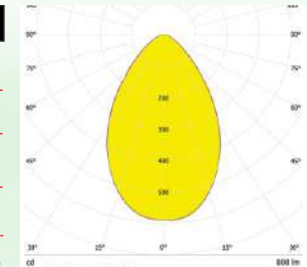

Material : Polycarbonate

OM660-126X1-5050-60°

SPECIFICATIONS:

DXH (mm) : 295X285X11

FWHM : 60°

LED Package : 5050

Material : Polycarbonate

Not for sale only for reference