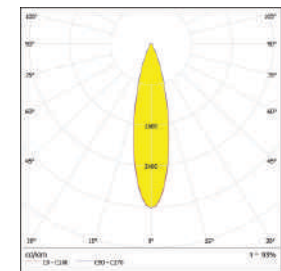

SPECIFICATIONS:

DXH (mm) : 173X71.4X9

FWHM : 30°

LED Package : 2835/3030

Material : Polycarbonate