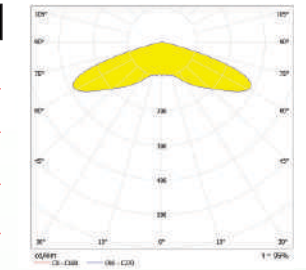

SPECIFICATIONS:

DXH (mm) : 13.50X4.93

FWHM : 180°

LED Package : 2835, 3030

Material : Polycarbonate

CREE | OSRAM | GECLA | SAMSUNG | LUMILEDS