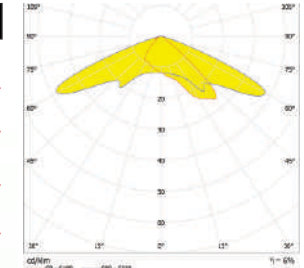

SPECIFICATIONS:
LXWXH (mm) : 60.2X80.2X7.6
FWHM : T-II
LED Package : 3535
Material : Polycarbonate