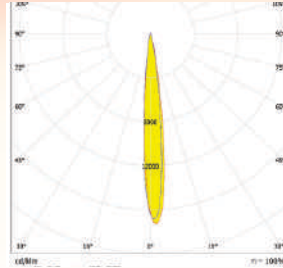

SPECIFICATIONS:

DXH (mm) : 300.03X20

FWHM : 10°

LED Package : 3030

Material : Polycarbonate