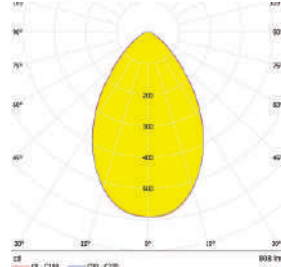

SPECIFICATIONS:

LXWXH (mm) : 49.5X49.5X4

FWHM : 90°

LED Package : 3030

Material : Polycarbonate

SPECIFICATIONS:

LXWXH (mm) : 49.5X49.5X4.97

FWHM : 90°

LED Package : 3737

Material : Polycarbonate

SPECIFICATIONS:

LXWXH (mm) : 50X50X8.5

FWHM : 60°

LED Package : 3535

Material : Polycarbonate

SPECIFICATIONS:

LXWXH (mm) : 49.9X49.9X8

FWHM : 90°

LED Package : 5050

Material : Polycarbonate

SPECIFICATIONS:

LXWXH (mm) : 50X50X8.5

FWHM : 120X25°

LED Package : 3535

Material : Polycarbonate

SPECIFICATIONS:

LXWXH (mm) : 49.25X49.25X5.5

FWHM : 60°

LED Package : 3030

Material : Polycarbonate

SPECIFICATIONS:

LXWXH (mm) : 49.5X49.5X5

FWHM : 90°

LED Package : 3535

Material : Polycarbonate

SPECIFICATIONS:

LXWXH (mm) : 49.25X49.25X3.97

FWHM : 90°

LED Package : 3030

Material : Polycarbonate