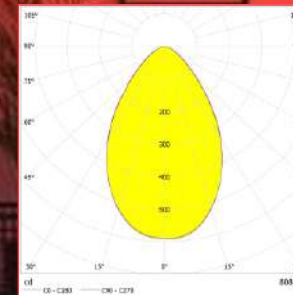

Indoor Lighting

60°

90°

10°

15°

25°

Products

Lenses