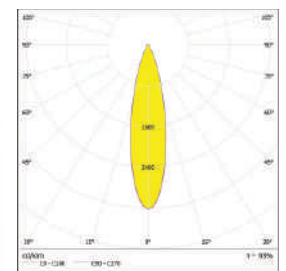

SPECIFICATIONS:

DXH (mm) : 19.8X10.6

FWHM : 90°

LED Package : 3535

Material : Polycarbonate

SPECIFICATIONS:

DXH (mm) : 144X11

FWHM : 25°

LED Package : 5050-

Material : Polycarbonate

SPECIFICATIONS:

DXH (mm) : 92X41X16

FWHM : 15X60°

LED Package : 3535/5050-

Material : Polycarbonate

SPECIFICATIONS:

DXH (mm) : 229X71X11

FWHM : 60°

LED Package : 3535/5050-

Material : Polycarbonate

SPECIFICATIONS:

DXH (mm) : 229X71X11

FWHM : 30°

LED Package : 3535/5050-

Material : Polycarbonate

SPECIFICATIONS:

DXH (mm) : 229X71X11

FWHM : 10°

LED Package : 3535/5050

Material : Polycarbonate

SPECIFICATIONS:

DXH (mm) : 75X75X7.5

FWHM : 25°

LED Package : 3535

Material : Polycarbonate

SPECIFICATIONS:

DXH (mm) : 164X142X9.5

FWHM : 60°

LED Package : 2835

Material : Polycarbonate