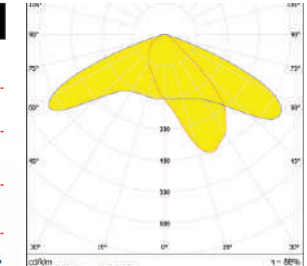

LED Package : 3535

Material : Polycarbonate

OM23-1X1-5050-145X45°

SPECIFICATIONS:

LXWXH (mm) : 18.5X12.8X8.8

FWHM : 145X45°

LED Package : 5050

Material : Polycarbonate