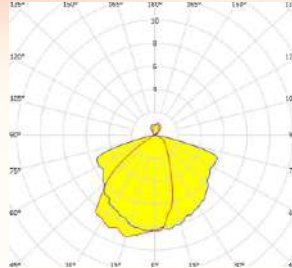

OM440-50X1-3030-T-II

SPECIFICATIONS:

LXWXH (mm) : 262X124.8X14

FWHM : T-II

LED Package : 3030

Material : Polycarbonate

OM459-9X1-5050-T-II S

SPECIFICATIONS:

LXWXH (mm) : 67X44.3X6.9

FWHM : T-II S

LED Package : 5050

Material : Polycarbonate

OM441-12X1-3535-MR-T-II

Not for sale only for reference

SPECIFICATIONS:

LXWXH (mm) : 62.80X43.80X7.59

FWHM : T-II

LED Package : 3535

Material : Polycarbonate

OM462-40X1-3030-158X98°

Not for sale only for reference

SPECIFICATIONS:

LXWXH (mm) : 49.5X49.5X5.4

FWHM : 158X98°

LED Package : 3030

Material : Polycarbonate

OM442-9X1-3535-HW-T-II

Not for sale only for reference

SPECIFICATIONS:

LXWXH (mm) : 67X46X3.60

FWHM : T-II

LED Package : 3535

Material : Polycarbonate

OM472-48X1-5050-T-II

Not for sale only for reference

SPECIFICATIONS:

LXWXH (mm) : 424X203X11.4

FWHM : T-II

LED Package : 5050

Material : Polycarbonate

OM452-24X1-3030-T-II

SPECIFICATIONS:

LXWXH (mm) : 188.6X85.4X15.4

FWHM : T-II

LED Package : 3030

Material : Polycarbonate

OM477-2X2-BATWING-T-II

SPECIFICATIONS:

LXWXH (mm) : 50X50X13

FWHM : T-II

LED Package : 5050

Material : Polycarbonate