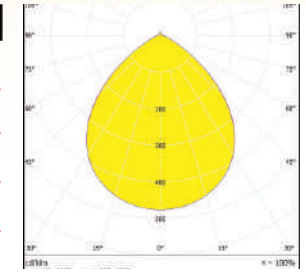

LED Package : 5050

Material : Polycarbonate

OM375-8X1-5050-90°

SPECIFICATIONS:

LXWXH (mm) : 50X50X5.7

FWHM : 90°

LED Package : 5050

Material : Polycarbonate