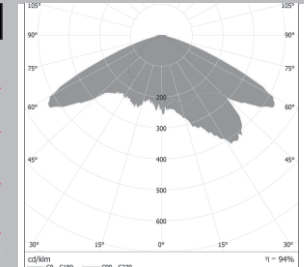

Not for sale only
for reference

SPECIFICATIONS:
LXWXH (mm) : 57X58X8.6
FWHM : T-II
LED Package : 3535
Material : Polycarbonate