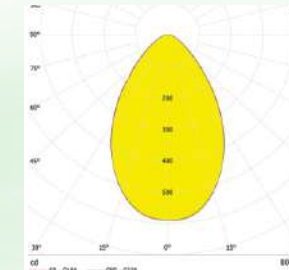

SPECIFICATIONS:

DXH (mm) : 19.8X10.6

FWHM : 60°

LED Package : 3535

Material : Polycarbonate