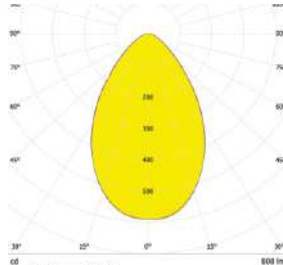

SPECIFICATIONS:

DXH (mm) : 225.1X8.8

FWHM : 60°

LED Package : 3535

Material : Polycarbonate

SPECIFICATIONS:

DXH (mm) : 88.278X18.3

FWHM : 60°

LED Package : -

Material : Polycarbonate

SPECIFICATIONS:

DXH (mm) : 33.7033X12

FWHM : 60°

LED Package : -

Material : Polycarbonate

SPECIFICATIONS:

LXWXH (mm) : 50.3X25.3X

FWHM : 25°

LED Package : 5050

Material : Polycarbonate

SPECIFICATIONS:

DXH (mm) : 48.95X13.34

FWHM : 60°

LED Package : -

Material : Polycarbonate

SPECIFICATIONS:

DXH (mm) : 50X50X10

FWHM : 30°

LED Package : 5050

Material : Polycarbonate

SPECIFICATIONS:

DXH (mm) : 65.4X16.9

FWHM : 60°

LED Package : -

Material : Polycarbonate

SPECIFICATIONS:

DXH (mm) : 295X285X11

FWHM : 60°

LED Package : 5050

Material : Polycarbonate

Not for sale only for reference