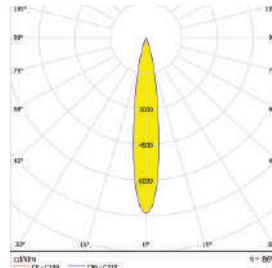

SPECIFICATIONS:

DXH (mm) : 183X11 mm

FWHM : 30°

LED Package : 5050

Material : Polycarbonate

SPECIFICATIONS:

LXWXH (mm) : -

FWHM : 140X50°

LED Package : 5050

Material : Polycarbonate

SPECIFICATIONS:

DXH (mm) : 158.50X10.19

FWHM : 60°

LED Package : 5050

Material : Polycarbonate

SPECIFICATIONS:

DXH (mm) : 183X10.4

FWHM : 60°

LED Package : 5050

Material : Polycarbonate

SPECIFICATIONS:

DXH (mm) : 225.1X8.8

FWHM : 60°

LED Package : 5050

Material : Polycarbonate

SPECIFICATIONS:

DXH (mm) : 75.4X50X15.9

FWHM : 15°

LED Package : 5050

Material : Polycarbonate

SPECIFICATIONS:

DXH (mm) : 259X8.9-

FWHM : 60°

LED Package : 3030, 5050

Material : Polycarbonate

SPECIFICATIONS:

DXH (mm) : 259.5X8.9

FWHM : 90°

LED Package : 3030, 5050

Material : Polycarbonate