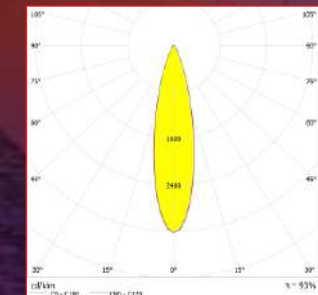

Indoor Lighting

60°

90°

10°

15°

25°

Products

Lenses