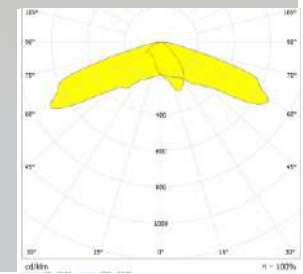

SPECIFICATIONS:

LXWXH (mm) : 173X71.4X10.4

FWHM : T-II

LED Package : 5050

Material : Polycarbonate

SPECIFICATIONS:

LXWXH (mm) : 173X71.4X10.4

FWHM : T-III

LED Package : 5050

Material : Polycarbonate

Not for sale only for reference

SPECIFICATIONS:

LXWXH (mm) : 74X60X9

FWHM : T-II

LED Package : 5050

Material : Polycarbonate

Not for sale only for reference

SPECIFICATIONS:

LXWXH (mm) : 100X60X9

FWHM : T-II

LED Package : 5050

Material : Polycarbonate

Not for sale only for reference

SPECIFICATIONS:

LXWXH (mm) : 142X95X8

FWHM : T-II

LED Package : 5050

Material : Polycarbonate

Not for sale only for reference

SPECIFICATIONS:

LXWXH (mm) : 190X112X8

FWHM : T-III

LED Package : 5050

Material : Polycarbonate

Not for sale only for reference

SPECIFICATIONS:

LXWXH (mm) : 267X92X8

FWHM : T-II

LED Package : 5050

Material : Polycarbonate

SPECIFICATIONS:

LXWXH (mm) : 50X50X8

FWHM : T-I

LED Package : 5050

Material : Polycarbonate