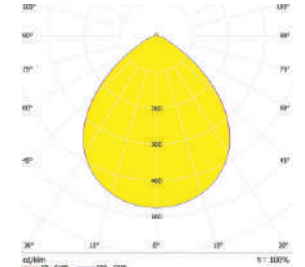

SPECIFICATIONS:

LXWXH (mm) : 49.5X49.5X4

FWHM : 90°

LED Package : 3030

Material : Polycarbonate

SPECIFICATIONS:

LXWXH (mm) : 49.5X49.5X4.97

FWHM : 90°

LED Package : 3737

Material : Polycarbonate

SPECIFICATIONS:

LXWXH (mm) : 50X50X8.5

FWHM : 60°

LED Package : 3535

Material : Polycarbonate

SPECIFICATIONS:

LXWXH (mm) : 49.9X49.9X8

FWHM : 90°

LED Package : 5050

Material : Polycarbonate

SPECIFICATIONS:

LXWXH (mm) : 50X50X8.5

FWHM : 120X25°

LED Package : 3535

Material : Polycarbonate

SPECIFICATIONS:

LXWXH (mm) : 49.25X49.25X5.5

FWHM : 60°

LED Package : 3030

Material : Polycarbonate

SPECIFICATIONS:

LXWXH (mm) : 49.5X49.5X5

FWHM : 90°

LED Package : 3535

Material : Polycarbonate

SPECIFICATIONS:

LXWXH (mm) : 49.25X49.25X3.97

FWHM : 90°

LED Package : 3030

Material : Polycarbonate