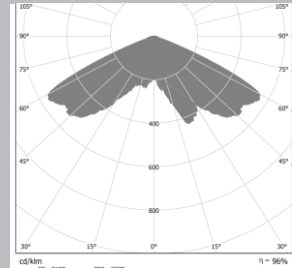

OM440-50X1-3030-T-II

SPECIFICATIONS:

LXWXH (mm) : 262X124.8X14

FWHM : T-II

LED Package : 3030

Material : Polycarbonate

OM459-9X1-5050-T-II S

SPECIFICATIONS:

LXWXH (mm) : 67X44.3X6.9

FWHM : T-II S

LED Package : 5050

Material : Polycarbonate

OM441-12X1-3535-MR-T-II

Not for sale only for reference

SPECIFICATIONS:

LXWXH (mm) : 62.80X43.80X7.59

FWHM : T-II

LED Package : 3535

Material : Polycarbonate

OM462-40X1-3030-158X98°

Not for sale only for reference

SPECIFICATIONS:

LXWXH (mm) : 49.5X49.5X5.4

FWHM : 158X98°

LED Package : 3030

Material : Polycarbonate

OM442-9X1-3535-HW-T-II

Not for sale only for reference

SPECIFICATIONS:

LXWXH (mm) : 67X46X3.60

FWHM : T-II

LED Package : 3535

Material : Polycarbonate

OM472-48X1-5050-T-II

Not for sale only for reference

SPECIFICATIONS:

LXWXH (mm) : 424X203X11.4

FWHM : T-II

LED Package : 5050

Material : Polycarbonate

OM452-24X1-3030-T-II

SPECIFICATIONS:

LXWXH (mm) : 188.6X85.4X15.4

FWHM : T-II

LED Package : 3030

Material : Polycarbonate

OM477-2X2-BATWING-T-II

SPECIFICATIONS:

LXWXH (mm) : 50X50X13

FWHM : T-II

LED Package : 5050

Material : Polycarbonate