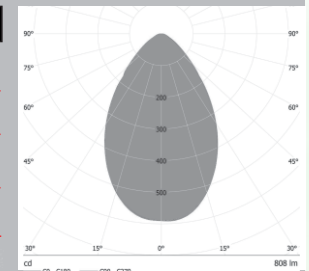

SPECIFICATIONS:

DXH (mm) : 325X9.8

FWHM : 60°

LED Package : 5050

Material : Polycarbonate