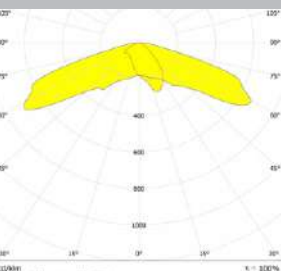

Not for sale only for reference

SPECIFICATIONS:

LXWXH (mm) : 74X60X9

FWHM : T-II

LED Package : 5050

Material : Polycarbonate

Om581-12X1-5050-140X50°

Not for sale only for reference