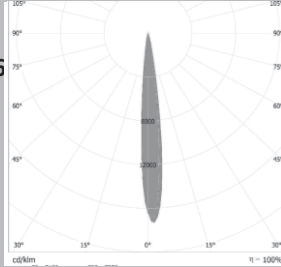

SPECIFICATIONS:

LXWXH (mm) : 74.86X74.86X10.96

FWHM : 10°

LED Package : 3535

Material : Polycarbonate