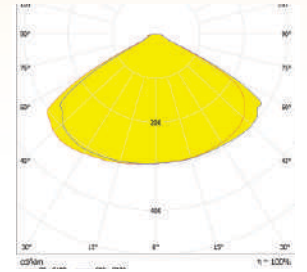

LED Package : 5050

Material : Polycarbonate

OM352-68X1-3535-120°

SPECIFICATIONS:

LXWXH (mm) : 85X300X12.4

FWHM : 120°

LED Package : 3535

Material : Polycarbonate