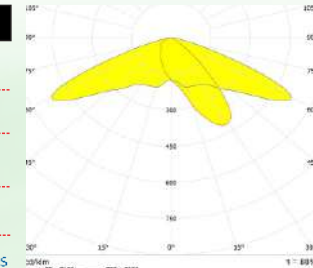

SPECIFICATIONS:
LXWXH (mm) : 141.1X74.5X8.6
FWHM : 135X85°
LED Package : 3535
Material : Polycarbonate

CREE | OSRAM | COBOL | SAMSUNG | LUMILEDS