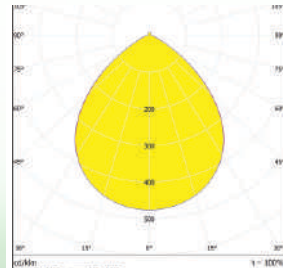

SPECIFICATIONS:

LXWXH (mm) : 49X49X6.3

FWHM : 60°

LED Package : 3030

Material : Polycarbonate

SPECIFICATIONS:

LXWXH (mm) : 50X50X7

FWHM : 60°

LED Package : 5050

Material : Polycarbonate

SPECIFICATIONS:

LXWXH (mm) : 16X16X10

FWHM : 25°

LED Package : 2835, 3030

Material : Polycarbonate

SPECIFICATIONS:

LXWXH (mm) : 14X14X6.7

FWHM : 60°

LED Package : 5050

Material : Polycarbonate

SPECIFICATIONS:

LXWXH (mm) : 204X84X8.4

FWHM : 60°

LED Package : 5050

Material : Polycarbonate

SPECIFICATIONS:

LXWXH (mm) : 173.2X75X8.10

FWHM : 60°

LED Package : 3535

Material : Polycarbonate

SPECIFICATIONS:

LXWXH (mm) : 204X84X8.4

FWHM : 90°

LED Package : 5050

Material : Polycarbonate

SPECIFICATIONS:

LXWXH (mm) : 25.40X49.80X49.80

FWHM : 120°

LED Package : 5050

Material : Polycarbonate