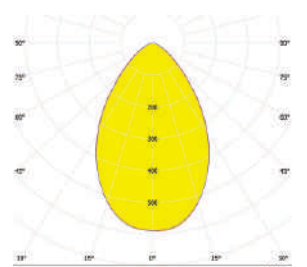

SPECIFICATIONS:

LXWXH (mm) : 71.4X173

FWHM : 60°

LED Package : 5050

Material : Polycarbonate

CREE | OSRAM | SICK | SAMSUNG | LUMILEDS