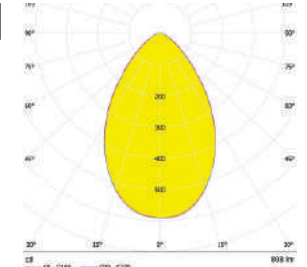

SPECIFICATIONS:

LXWXH (mm) : 49.9X49.9X9.9

FWHM : 60°

LED Package : 5050

Material : Polycarbonate

SPECIFICATIONS:

DXH (mm) : 15.1X11.4X7.2

FWHM : 45°

LED Package : 5050

Material : Polycarbonate

SPECIFICATIONS:

DXH (mm) : 135X9.8

FWHM : 90°

LED Package : 3535

Material : Polycarbonate

SPECIFICATIONS:

LXWXH (mm) : 107X107X11.9

FWHM : 60°

LED Package : 5050

Material : Polycarbonate

SPECIFICATIONS:

LXWXH (mm) : 50X50X7.95

FWHM : 60°

LED Package : 3535, 5050

Material : Polycarbonate

SPECIFICATIONS:

DXH (mm) : 11.95X7.4

FWHM : 30°

LED Package : 3535

Material : Polycarbonate

SPECIFICATIONS:

LXWXH (mm) : 49.8X49.8X7.0

FWHM : 90°

LED Package : 3535, 5050

Material : Polycarbonate

SPECIFICATIONS:

LXWXH (mm) : 14.5X14.5X8.4

FWHM : 40°

LED Package : 2835, 3030

Material : Polycarbonate