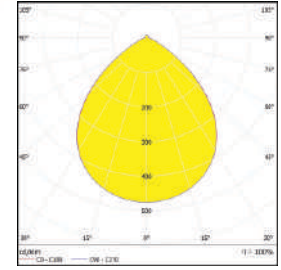

SPECIFICATIONS:

LXWXH (mm) : 100X100X8.50

FWHM : 90°

LED Package : 5050

Material : Polycarbonate

SPECIFICATIONS:

DXH (mm) : 158.4X10.2

FWHM : 90°

LED Package : 5050

Material : Polycarbonate

SPECIFICATIONS:

DXH (mm) : 158.4X5

FWHM : 90°

LED Package : 5050

Material : Polycarbonate

SPECIFICATIONS:

DXH (mm) : 183.0X10.4

FWHM : 90°

LED Package : 5050

Material : Polycarbonate

SPECIFICATIONS:

DXH (mm) : 183X6

FWHM : 90°

LED Package : 5050

Material : Polycarbonate

SPECIFICATIONS:

DXH (mm) : 225.1X8.9

FWHM : 90°

LED Package : 5050

Material : Polycarbonate

SPECIFICATIONS:

DXH (mm) : 225.1X6

FWHM : 90°

LED Package : 5050

Material : Polycarbonate

SPECIFICATIONS:

DXH (mm) : 68.4X12.8

FWHM : 36°

LED Package : COB

Material : Polycarbonate