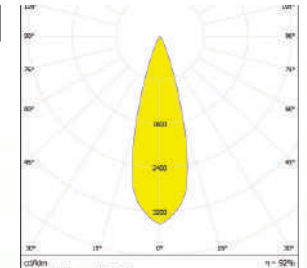

Material : Polycarbonate

OM95-1X1-3535-30°

SPECIFICATIONS:

DXH (mm) : 11.95X7.4

FWHM : 30°

LED Package : 3535

Material : Polycarbonate

OM68-2X2-3535,5050-90°