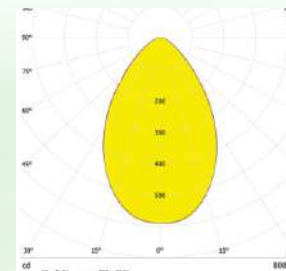

SPECIFICATIONS:

DXH (mm) : 164X142X9.5

FWHM : 60°

LED Package : 2835

Material : Polycarbonate