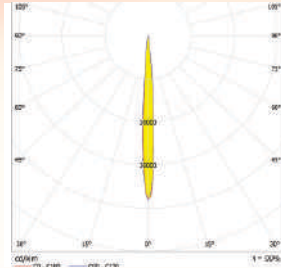

SPECIFICATIONS:

DXH (mm) : 21.7X11.5

FWHM : 7°

LED Package : 3535

Material : Polycarbonate