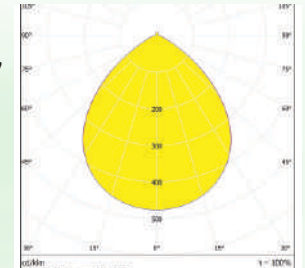

SPECIFICATIONS:

LXWXH (mm) : 49.5X49.5X4

FWHM : 90°

LED Package : 3030

Material : Polycarbonate

SPECIFICATIONS:

LXWXH (mm) : 49.5X49.5X4.97

FWHM : 90°

LED Package : 3737

Material : Polycarbonate

SPECIFICATIONS:

LXWXH (mm) : 50X50X8.5

FWHM : 60°

LED Package : 3535

Material : Polycarbonate

SPECIFICATIONS:

LXWXH (mm) : 49.9X49.9X8

FWHM : 90°

LED Package : 5050

Material : Polycarbonate

SPECIFICATIONS:

LXWXH (mm) : 50X50X8.5

FWHM : 120X25°

LED Package : 3535

Material : Polycarbonate

SPECIFICATIONS:

LXWXH (mm) : 49.25X49.25X5.5

FWHM : 60°

LED Package : 3030

Material : Polycarbonate

SPECIFICATIONS:

LXWXH (mm) : 49.5X49.5X5

FWHM : 90°

LED Package : 3535

Material : Polycarbonate

SPECIFICATIONS:

LXWXH (mm) : 49.25X49.25X3.97

FWHM : 90°

LED Package : 3030

Material : Polycarbonate