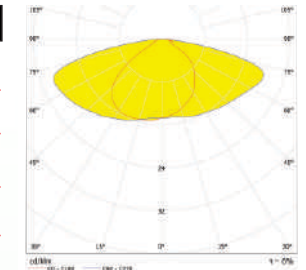

Not for sale only
for reference

SPECIFICATIONS:

LXWXH (mm) : 100X60X6.2

FWHM : T-II

LED Package : 3535, 3030

Material : Polycarbonate

Not for sale only
for reference

SPECIFICATIONS:

LXWXH (mm) : 218.3X164X12.4

FWHM : 145X45°

LED Package : 5050

Material : Polycarbonate

SPECIFICATIONS:

LXWXH (mm) : 108.3X75.2

FWHM : 145X45°

LED Package : 5050

Material : Polycarbonate

Not for sale only
for reference

SPECIFICATIONS:

LXWXH (mm) : 100X60X6.3

FWHM : 158X98°

LED Package : 3030

Material : Polycarbonate

Not for sale only
for reference

SPECIFICATIONS:

LXWXH (mm) : 131.3X84.6X6.2

FWHM : 145X45°

LED Package : 5050

Material : Polycarbonate

SPECIFICATIONS:

LXWXH (mm) : 100X60X6.3

FWHM : 158X98°

LED Package : 3030

Material : Polycarbonate

SPECIFICATIONS:

LXWXH (mm) : 80.2X60.2X3.4

FWHM : T-II

LED Package : 2835, 3030

Material : Polycarbonate

SPECIFICATIONS:

LXWXH (mm) : 142X75.5X4.8

FWHM : T-II

LED Package : 3030, 3535

Material : Polycarbonate