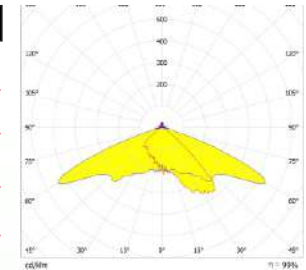

Not for sale only
for reference

SPECIFICATIONS:

LXWXH (mm) : 139.4X13.90

FWHM : T-II

LED Package : 5050

Material : Polycarbonate

SPECIFICATIONS:

LXWXH (mm) : 49X49X5.5

FWHM : T-III

LED Package : 3535

Material : Polycarbonate

SPECIFICATIONS:

LXWXH (mm) : 100X60X10

FWHM : 145X45°

LED Package : 5050

Material : Polycarbonate

SPECIFICATIONS:

LXWXH (mm) : 130.9X75.2X5

FWHM : T-II

LED Package : 3535

Material : Polycarbonate

SPECIFICATIONS:

LXWXH (mm) : 100X60X8.3

FWHM : T-II M

LED Package : 3030

Material : Polycarbonate

SPECIFICATIONS:

LXWXH (mm) : 78.5X267

FWHM : T-II

LED Package : 3030, 3535

Material : Polycarbonate

Not for sale only
for reference

SPECIFICATIONS:

LXWXH (mm) : 43.80X62.80

FWHM : T-II

LED Package : 3535

Material : Polycarbonate

SPECIFICATIONS:

LXWXH (mm) : 97.2X63.8X4.1

FWHM : T-II

LED Package : 3535

Material : Polycarbonate