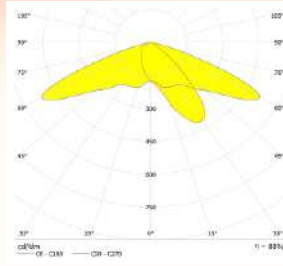

OM02-1X1-3535-135X85°

SPECIFICATIONS:

LXWXH (mm) : 17.6X9.9X7.5

FWHM : 135X85°

LED Package : 3535, 3030

Material : Polycarbonate

OM12-2X2-3535-135X85°

SPECIFICATIONS:

LXWXH (mm) : 49.5X49.5X6

FWHM : 135X85°

LED Package : 3535

Material : Polycarbonate

OM04-3X1-3535-135X85°

SPECIFICATIONS:

LXWXH (mm) : 56X28X6

FWHM : 135X85°

LED Package : 3535

Material : Polycarbonate

OM16-9X1-3535-135X85°

SPECIFICATIONS:

LXWXH (mm) : 49.5X49.5X5.4

FWHM : 135X85°

LED Package : 3535

Material : Polycarbonate

OM05-3X1-3535-135X85°

SPECIFICATIONS:

LXWXH (mm) : 56X28X6

FWHM : 135X85°

LED Package : 3535

Material : Polycarbonate

OM23-1X1-5050-145X45°

SPECIFICATIONS:

LXWXH (mm) : 18.5X12.8X8.8

FWHM : 145X45°

LED Package : 5050

Material : Polycarbonate

OM09-8X1-3535-135X85°

SPECIFICATIONS:

LXWXH (mm) : 134.2X54.2X8

FWHM : 135X85°

LED Package : 3535

Material : Polycarbonate

OM25-12X1-3030-145X45°

SPECIFICATIONS:

LXWXH (mm) : 50X50X5.2

FWHM : 145X45°

LED Package : 3030

Material : Polycarbonate