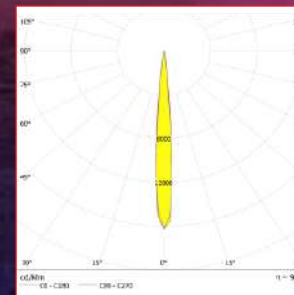

Indoor Lighting

60°

90°

10°

15°

25°

Products

Lenses