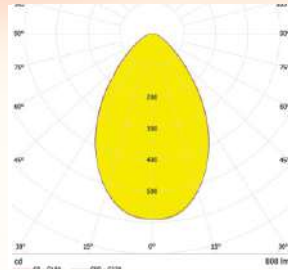

OM661-5050-TUBE 60°

Not for sale only for reference

SPECIFICATIONS:

DXH (mm) : 243X243

FWHM : 60°

LED Package : 5050

Material : Polycarbonate

OM662-5050-TUBE-60°