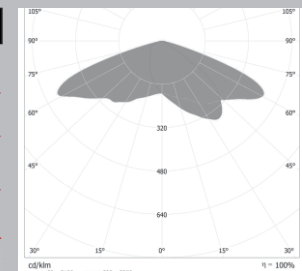

OM278-5X1-5050-60°

Not for sale only for reference

SPECIFICATIONS:

LXWXH (mm) : 65X65X10

FWHM : 60°

LED Package : 5050

Material : Polycarbonate

OM284-40X1-3030-T-II

Not for sale only for reference

SPECIFICATIONS:

LXWXH (mm) : 107.9X74.5X8.6

FWHM : T-II

LED Package : 3030

Material : Polycarbonate

OM280-121X1-3535-NHIP-T-I A

Not for sale only for reference

SPECIFICATIONS:

DXH (mm) : 225.6X7.9

FWHM : NHIP-T-I A

LED Package : 3535

Material : Polycarbonate

OM285-6X1-5050-T-II

SPECIFICATIONS:

LXWXH (mm) : 50X50X6

FWHM : T-II

LED Package : 5050

Material : Polycarbonate

OM281-113X1-3535-NHIP-T-IIA

Not for sale only for reference

SPECIFICATIONS:

DXH (mm) : 225.6X7.9

FWHM : NHIP-T-II A

LED Package : 3535

Material : Polycarbonate

OM286-8X1-5050-T-II

SPECIFICATIONS:

LXWXH (mm) : 50X50X6.6

FWHM : 50X50X6.6

LED Package : 5050

Material : Polycarbonate

OM283-76X1-3030-T-II

SPECIFICATIONS:

LXWXH (mm) : 130.88X75.18X8.1

FWHM : T-II

LED Package : 3030

Material : Polycarbonate

OM293-14X1-5050-T-II

Not for sale only for reference

SPECIFICATIONS:

LXWXH (mm) : 142.2X75.2X8.4

FWHM : T-II

LED Package : 5050

Material : Polycarbonate