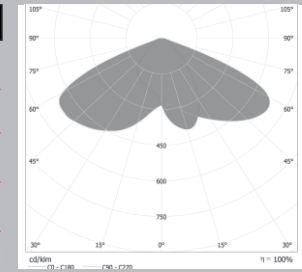

OM278-5X1-5050-60°

Not for sale only for reference

SPECIFICATIONS:

LXWXH (mm) : 65X65X10

FWHM : 60°

LED Package : 5050

Material : Polycarbonate

OM284-40X1-3030-T-II

Not for sale only for reference

SPECIFICATIONS:

LXWXH (mm) : 107.9X74.5X8.6

FWHM : T-II

LED Package : 3030

Material : Polycarbonate

OM280-121X1-3535-NHIP-T-I A

Not for sale only for reference

SPECIFICATIONS:

DXH (mm) : 225.6X7.9

FWHM : NHIP-T-I A

LED Package : 3535

Material : Polycarbonate

OM285-6X1-5050-T-II

SPECIFICATIONS:

LXWXH (mm) : 50X50X6

FWHM : T-II

LED Package : 5050

Material : Polycarbonate

OM281-113X1-3535-NHIP-T-IIA

Not for sale only for reference

SPECIFICATIONS:

DXH (mm) : 225.6X7.9

FWHM : NHIP-T-II A

LED Package : 3535

Material : Polycarbonate

OM286-8X1-5050-T-II

SPECIFICATIONS:

LXWXH (mm) : 50X50X6.6

FWHM : 50X50X6.6

LED Package : 5050

Material : Polycarbonate

OM283-76X1-3030-T-II

SPECIFICATIONS:

LXWXH (mm) : 130.88X75.18X8.1

FWHM : T-II

LED Package : 3030

Material : Polycarbonate

OM293-14X1-5050-T-II

Not for sale only for reference

SPECIFICATIONS:

LXWXH (mm) : 142.2X75.2X8.4

FWHM : T-II

LED Package : 5050

Material : Polycarbonate