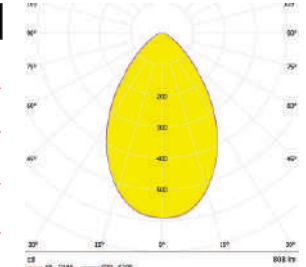

SPECIFICATIONS:

LXWXH (mm) : 49X49X6.3

FWHM : 60°

LED Package : 3030

Material : Polycarbonate

SPECIFICATIONS:

LXWXH (mm) : 50X50X7

FWHM : 60°

LED Package : 5050

Material : Polycarbonate

SPECIFICATIONS:

LXWXH (mm) : 16X16X10

FWHM : 25°

LED Package : 2835, 3030

Material : Polycarbonate

SPECIFICATIONS:

LXWXH (mm) : 14X14X6.7

FWHM : 60°

LED Package : 5050

Material : Polycarbonate

SPECIFICATIONS:

LXWXH (mm) : 204X84X8.4

FWHM : 60°

LED Package : 5050

Material : Polycarbonate

SPECIFICATIONS:

LXWXH (mm) : 173.2X75X8.10

FWHM : 60°

LED Package : 3535

Material : Polycarbonate

SPECIFICATIONS:

LXWXH (mm) : 204X84X8.4

FWHM : 90°

LED Package : 5050

Material : Polycarbonate

SPECIFICATIONS:

LXWXH (mm) : 25.40X49.80X49.80

FWHM : 120°

LED Package : 5050

Material : Polycarbonate