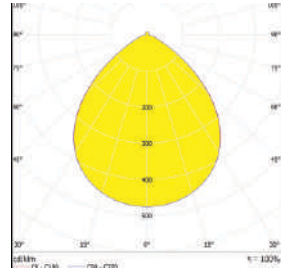

SPECIFICATIONS:

LXWXH (mm) : 100X100X8.50

FWHM : 90°

LED Package : 5050

Material : Polycarbonate

SPECIFICATIONS:

DXH (mm) : 158.4X10.2

FWHM : 90°

LED Package : 5050

Material : Polycarbonate

SPECIFICATIONS:

DXH (mm) : 158.4X5

FWHM : 90°

LED Package : 5050

Material : Polycarbonate

SPECIFICATIONS:

DXH (mm) : 183.0X10.4

FWHM : 90°

LED Package : 5050

Material : Polycarbonate

SPECIFICATIONS:

DXH (mm) : 183X6

FWHM : 90°

LED Package : 5050

Material : Polycarbonate

SPECIFICATIONS:

DXH (mm) : 225.1X8.9

FWHM : 90°

LED Package : 5050

Material : Polycarbonate

SPECIFICATIONS:

DXH (mm) : 225.1X6

FWHM : 90°

LED Package : 5050

Material : Polycarbonate

SPECIFICATIONS:

DXH (mm) : 68.4X12.8

FWHM : 36°

LED Package : COB

Material : Polycarbonate