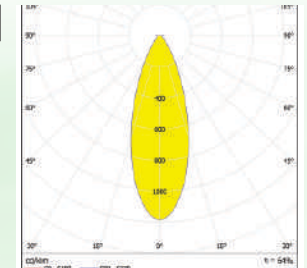

SPECIFICATIONS:

LXWXH (mm) : 49.9X49.9X9.9

FWHM : 60°

LED Package : 5050

Material : Polycarbonate

SPECIFICATIONS:

DXH (mm) : 15.1X11.4X7.2

FWHM : 45°

LED Package : 5050

Material : Polycarbonate

SPECIFICATIONS:

DXH (mm) : 135X9.8

FWHM : 90°

LED Package : 3535

Material : Polycarbonate

SPECIFICATIONS:

LXWXH (mm) : 107X107X11.9

FWHM : 60°

LED Package : 5050

Material : Polycarbonate

SPECIFICATIONS:

LXWXH (mm) : 50X50X7.95

FWHM : 60°

LED Package : 3535, 5050

Material : Polycarbonate

SPECIFICATIONS:

DXH (mm) : 11.95X7.4

FWHM : 30°

LED Package : 3535

Material : Polycarbonate

SPECIFICATIONS:

LXWXH (mm) : 49.8X49.8X7.0

FWHM : 90°

LED Package : 3535, 5050

Material : Polycarbonate

SPECIFICATIONS:

LXWXH (mm) : 14.5X14.5X8.4

FWHM : 40°

LED Package : 2835, 3030

Material : Polycarbonate