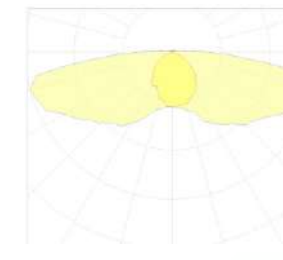

SPECIFICATIONS:

LXWXH (mm) : 142X132X7

FWHM : T-II

LED Package : 5050

Material : Polycarbonate