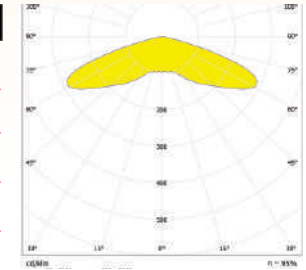

SPECIFICATIONS:

DXH (mm) : 15.6X6

FWHM : 160°

LED Package : 3030

Material : Polycarbonate