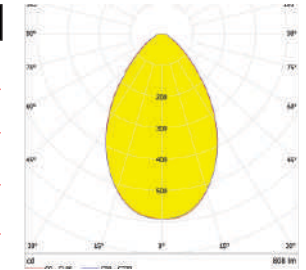

SPECIFICATIONS:

LXWXH (mm) : 178X187.4X12.8

FWHM : 60°

LED Package : 5050

Material : Polycarbonate

SPECIFICATIONS:

LXWXH (mm) : 50X50X5.7

FWHM : 90°

LED Package : 5050

Material : Polycarbonate

SPECIFICATIONS:

DXH (mm) : 19.8X10.6

FWHM : 40°

LED Package : 3030

Material : Polycarbonate

SPECIFICATIONS:

LXWXH (mm) : 50X50X6.3

FWHM : 60°

LED Package : 5050

Material : Polycarbonate

SPECIFICATIONS:

LXWXH (mm) : 70.8X228.8X8.4

FWHM : 60°

LED Package : 3535

Material : Polycarbonate

SPECIFICATIONS:

LXWXH (mm) : 273X173X9.7

FWHM : 145X45°

LED Package : 5050

Material : Polycarbonate

SPECIFICATIONS:

LXWXH (mm) : 70.77X228.77X8.4

FWHM : 90°

LED Package : 3535

Material : Polycarbonate

SPECIFICATIONS:

LXWXH (mm) : 229.1X71.1X15.4

FWHM : 10°

LED Package : 3030

Material : Polycarbonate