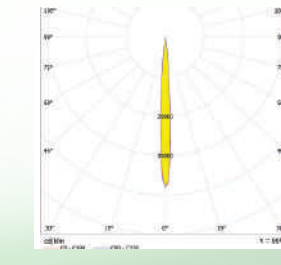

SPECIFICATIONS:

DXH (mm) : 99.7X99.7X11.5

FWHM : 25°

LED Package : 2835

Material : Polycarbonate

CREE | OSRAM | SEIKO | SAMSUNG | LUMILEDS