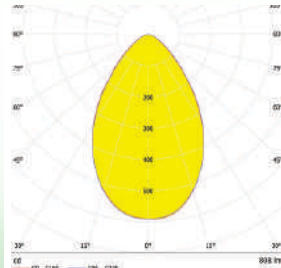

LED Package : 5050

Material : Polycarbonate

OM394-1X1-5050-60°

SPECIFICATIONS:

DXH (mm) : 19.4X12.0

FWHM : 60°

LED Package : 5050

Material : Polycarbonate