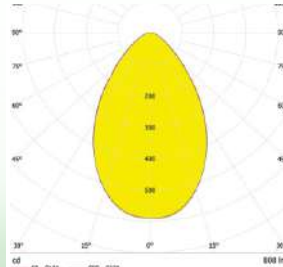

SPECIFICATIONS:

DXH (mm) : 225.1X8.8

FWHM : 60°

LED Package : 3535

Material : Polycarbonate

SPECIFICATIONS:

DXH (mm) : 88.278X18.3

FWHM : 60°

LED Package : -

Material : Polycarbonate

SPECIFICATIONS:

DXH (mm) : 33.7033X12

FWHM : 60°

LED Package : -

Material : Polycarbonate

SPECIFICATIONS:

LXWXH (mm) : 50.3X25.3X

FWHM : 25°

LED Package : 5050

Material : Polycarbonate

SPECIFICATIONS:

DXH (mm) : 48.95X13.34

FWHM : 60°

LED Package : -

Material : Polycarbonate

SPECIFICATIONS:

DXH (mm) : 50X50X10

FWHM : 30°

LED Package : 5050

Material : Polycarbonate

SPECIFICATIONS:

DXH (mm) : 65.4X16.9

FWHM : 60°

LED Package : -

Material : Polycarbonate

SPECIFICATIONS:

DXH (mm) : 295X285X11

FWHM : 60°

LED Package : 5050

Material : Polycarbonate

Not for sale only for reference