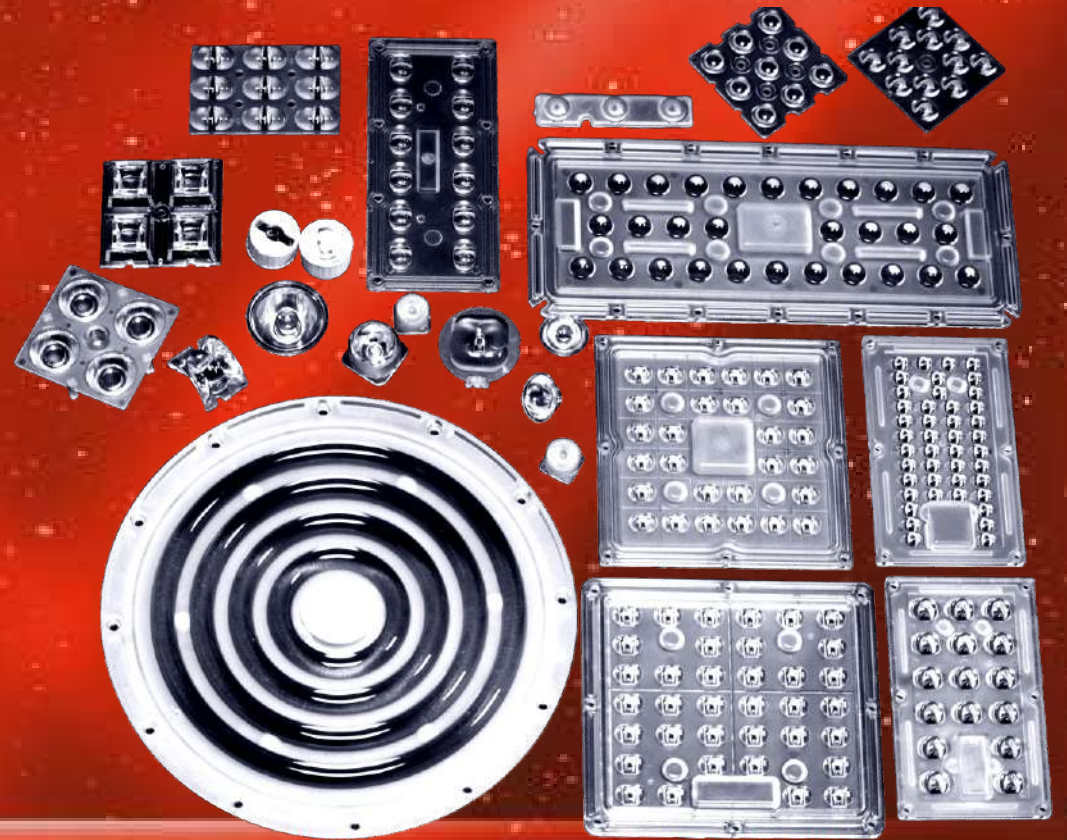

Indoor Lighting

60°

90°

10°

15°

25°

Products

Lenses

Product Nomenclature

Applications

Street Lights

Warehouses

Stadium Lights

Indoor Lights

Showrooms

Stage Lighting