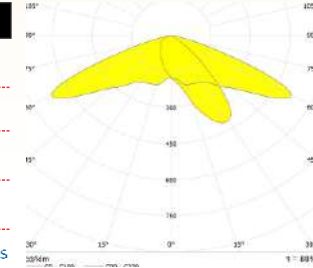

SPECIFICATIONS:
LXWXH (mm) : 268.2X78.6X10
FWHM : 135X85°
LED Package : 3535
Material : Polycarbonate

CREE | OSRAM | COBOL | SAMSUNG | LUMILEDS