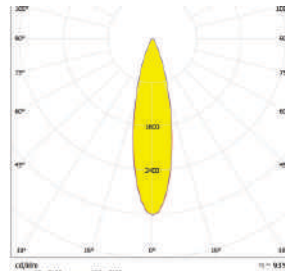

SPECIFICATIONS:

LXWXH (mm) : 49.5X49.5X6.1

FWHM : 25°

LED Package : 3030

Material : Polycarbonate