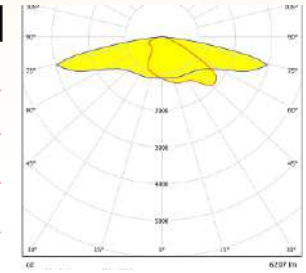

Not for sale only
for reference

SPECIFICATIONS:

LXWXH (mm) : 139.4X13.90

FWHM : T-II

LED Package : 5050

Material : Polycarbonate

SPECIFICATIONS:

LXWXH (mm) : 49X49X5.5

FWHM : T-III

LED Package : 3535

Material : Polycarbonate

SPECIFICATIONS:

LXWXH (mm) : 100X60X10

FWHM : 145X45°

LED Package : 5050

Material : Polycarbonate

SPECIFICATIONS:

LXWXH (mm) : 130.9X75.2X5

FWHM : T-II

LED Package : 3535

Material : Polycarbonate

SPECIFICATIONS:

LXWXH (mm) : 100X60X8.3

FWHM : T-II M

LED Package : 3030

Material : Polycarbonate

SPECIFICATIONS:

LXWXH (mm) : 78.5X267

FWHM : T-II

LED Package : 3030, 3535

Material : Polycarbonate

Not for sale only
for reference

SPECIFICATIONS:

LXWXH (mm) : 43.80X62.80

FWHM : T-II

LED Package : 3535

Material : Polycarbonate

SPECIFICATIONS:

LXWXH (mm) : 97.2X63.8X4.1

FWHM : T-II

LED Package : 3535

Material : Polycarbonate