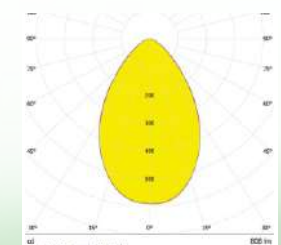

SPECIFICATIONS:

DXH (mm) : 173X71.4X9

FWHM : 60°

LED Package : 2835/3030

Material : Polycarbonate