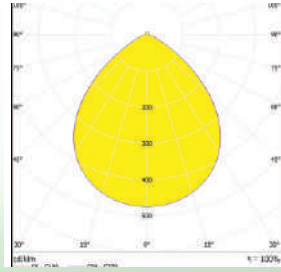

SPECIFICATIONS:

LXWXH (mm) : 100X100X8.50

FWHM : 90°

LED Package : 5050

Material : Polycarbonate

SPECIFICATIONS:

DXH (mm) : 158.4X10.2

FWHM : 90°

LED Package : 5050

Material : Polycarbonate

SPECIFICATIONS:

DXH (mm) : 158.4X5

FWHM : 90°

LED Package : 5050

Material : Polycarbonate

SPECIFICATIONS:

DXH (mm) : 183.0X10.4

FWHM : 90°

LED Package : 5050

Material : Polycarbonate

SPECIFICATIONS:

DXH (mm) : 183X6

FWHM : 90°

LED Package : 5050

Material : Polycarbonate

SPECIFICATIONS:

DXH (mm) : 225.1X8.9

FWHM : 90°

LED Package : 5050

Material : Polycarbonate

SPECIFICATIONS:

DXH (mm) : 225.1X6

FWHM : 90°

LED Package : 5050

Material : Polycarbonate

SPECIFICATIONS:

DXH (mm) : 68.4X12.8

FWHM : 36°

LED Package : COB

Material : Polycarbonate