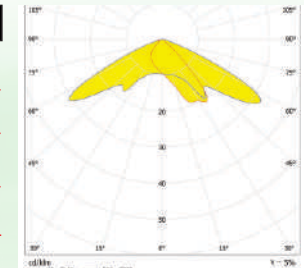

SPECIFICATIONS:
LXWXH (mm) : 60.2X80.2X7.6
FWHM : T-II
LED Package : 3535
Material : Polycarbonate