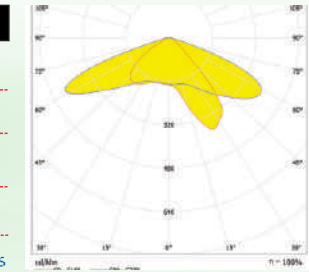

OM278-5X1-5050-60°

Not for sale only for reference

SPECIFICATIONS:

LXWXH (mm) : 65X65X10

FWHM : 60°

LED Package : 5050

Material : Polycarbonate

OM284-40X1-3030-T-II