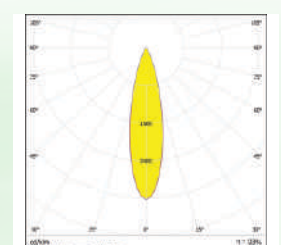

FWHM : 25°

LED Package : 5050

Material : Polycarbonate

OM737-1X1-5050-40°

SPECIFICATIONS:

DXH (mm) : 26.8X16.15X9

FWHM : 40°

LED Package : 5050