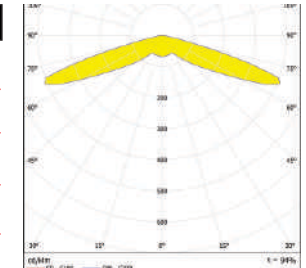

SPECIFICATIONS:

DXH (mm) : 13X3.9

FWHM : 160°

LED Package : 2835, 3030

Material : Polycarbonate