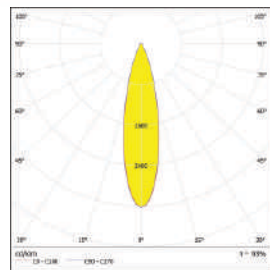

Material : Polycarbonate

OM689-5050-20X1-25°

SPECIFICATIONS:

DXH (mm) : 144X11

FWHM : 25°

LED Package : 5050-

Material : Polycarbonate

OM690-3X1-3535/5050-15X60°