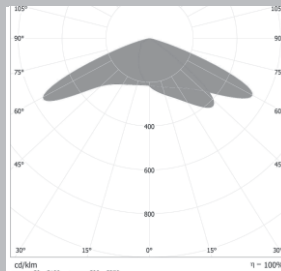

OM278-5X1-5050-60°

Not for sale only for reference

SPECIFICATIONS:

LXWXH (mm) : 65X65X10

FWHM : 60°

LED Package : 5050

Material : Polycarbonate

OM284-40X1-3030-T-II

Not for sale only for reference

SPECIFICATIONS:

LXWXH (mm) : 107.9X74.5X8.6

FWHM : T-II

LED Package : 3030

Material : Polycarbonate

OM280-121X1-3535-NHIP-T-I A

Not for sale only for reference

SPECIFICATIONS:

DXH (mm) : 225.6X7.9

FWHM : NHIP-T-I A

LED Package : 3535

Material : Polycarbonate

OM285-6X1-5050-T-II

SPECIFICATIONS:

LXWXH (mm) : 50X50X6

FWHM : T-II

LED Package : 5050

Material : Polycarbonate

OM281-113X1-3535-NHIP-T-IIA

Not for sale only for reference

SPECIFICATIONS:

DXH (mm) : 225.6X7.9

FWHM : NHIP-T-II A

LED Package : 3535

Material : Polycarbonate

OM286-8X1-5050-T-II

SPECIFICATIONS:

LXWXH (mm) : 50X50X6.6

FWHM : 50X50X6.6

LED Package : 5050

Material : Polycarbonate

OM283-76X1-3030-T-II

SPECIFICATIONS:

LXWXH (mm) : 130.88X75.18X8.1

FWHM : T-II

LED Package : 3030

Material : Polycarbonate

OM293-14X1-5050-T-II

Not for sale only for reference

SPECIFICATIONS:

LXWXH (mm) : 142.2X75.2X8.4

FWHM : T-II

LED Package : 5050

Material : Polycarbonate