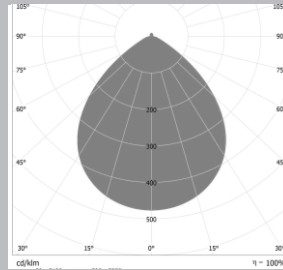

SPECIFICATIONS:

DXH (mm) : 159.8X18.5

FWHM : 90°

LED Package : 5050

Material : Polycarbonate

SPECIFICATIONS:

LXWXH (mm) : 170X136X10

FWHM : 60°

LED Package : 3535

Material : Polycarbonate

SPECIFICATIONS:

LXWXH (mm) : 194.5X138X13

FWHM : 90°

LED Package : 3030X4

Material : Polycarbonate

SPECIFICATIONS:

DXH (mm) : 184X9.4

FWHM : 60°

LED Package : 5050

Material : Polycarbonate

SPECIFICATIONS:

DXH (mm) : 208X10.1

FWHM : 60°

LED Package : 5050

Material : Polycarbonate

SPECIFICATIONS:

DXH (mm) : 265.6X15

FWHM : 60°

LED Package : 5050

Material : Polycarbonate

SPECIFICATIONS:

DXH (mm) : 175X9.4

FWHM : 60°

LED Package : 5050

Material : Polycarbonate

SPECIFICATIONS:

LXWXH (mm) : 50X50X6.2

FWHM : 58°

LED Package : 5050

Material : Polycarbonate