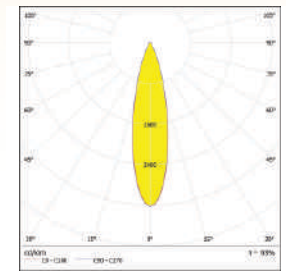

SPECIFICATIONS:

DXH (mm) : 229X71X11

FWHM : 30°

LED Package : 3535/5050-

Material : Polycarbonate