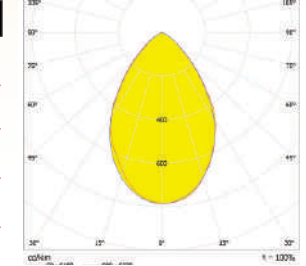

LED Package : 5050

Material : Polycarbonate

OM313-12X1-5050-60°

SPECIFICATIONS:

LXWXH (mm) : 71.4X173X9.6

FWHM : 60°

LED Package : 5050

Material : Polycarbonate