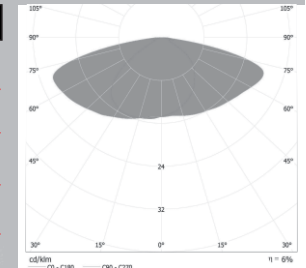

OM182-36X1-5050-145X45°

Not for sale only
for reference

SPECIFICATIONS:

LXWXH (mm) : 218.3X164X12.4

FWHM : 145X45°

LED Package : 5050

Material : Polycarbonate

OM177-16X1-5050-145X45°

SPECIFICATIONS:

LXWXH (mm) : 108.3X75.2

FWHM : 145X45°

LED Package : 5050

Material : Polycarbonate

OM183-40X1-3030-158X98°

Not for sale only
for reference

SPECIFICATIONS:

LXWXH (mm) : 100X60X6.3

FWHM : 158X98°

LED Package : 3030

Material : Polycarbonate

OM179-20X1-5050-145X45°

Not for sale only
for reference

SPECIFICATIONS:

LXWXH (mm) : 131.3X84.6X6.2