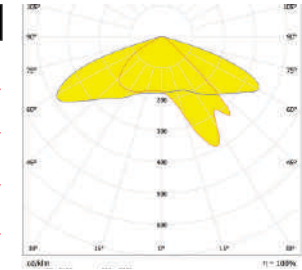

SPECIFICATIONS:

LXWXH (mm) : 50X50X6

FWHM : T-II

LED Package : 5050

Material : Polycarbonate