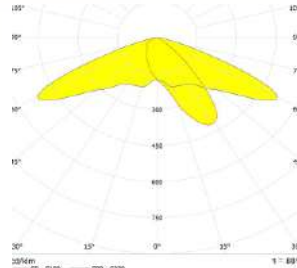

LED Package : 3535

Material : Polycarbonate

OM120-14X1-3535-135X85°

SPECIFICATIONS:

LXWXH (mm) : 106.48X79X7.9

FWHM : 135X85°

LED Package : 3535

Material : Polycarbonate