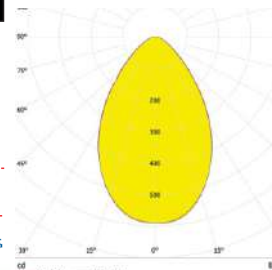

SPECIFICATIONS:

DXH (mm) : 158.50X10.19

FWHM : 60°

LED Package : 5050

Material : Polycarbonate