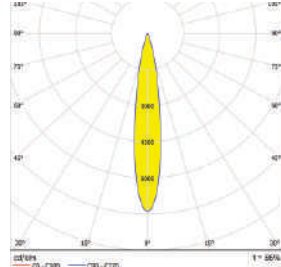

SPECIFICATIONS:
DXH (mm) : 68.9X9.83
FWHM : 15°
LED Package : 3535
Material : Polycarbonate

CREE | OSRAM | COBALT | SAMSUNG | LUMILEDS