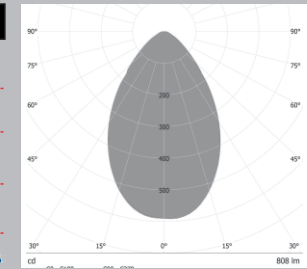

SPECIFICATIONS:

DXH (mm) : 325X9.4

FWHM : 60°

LED Package : 5050

Material : Polycarbonate