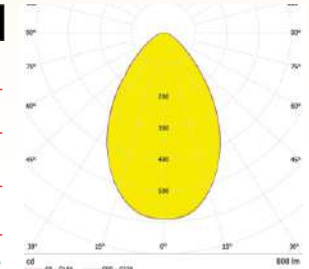

SPECIFICATIONS:

DXH (mm) : 225.1X8.8

FWHM : 60°

LED Package : 5050

Material : Polycarbonate

OM606-5050-6X1-15°

SPECIFICATIONS:

DXH (mm) : 75.4X50X15.9