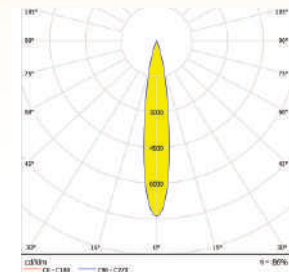

SPECIFICATIONS:

DXH (mm) : 19.8X10.6

FWHM : 15°

LED Package : 3535 -

Material : Polycarbonate