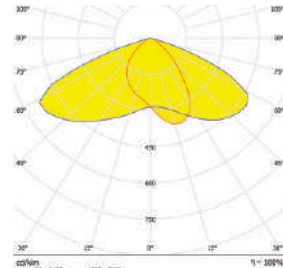

SPECIFICATIONS:

LXWXH (mm) : 144.6X144.6X12.5

FWHM : 60°

LED Package : 5050

Material : Polycarbonate

SPECIFICATIONS:

LXWXH (mm) : 93.2X65.2X8.4

FWHM : T-II

LED Package : 3030

Material : Polycarbonate

SPECIFICATIONS:

LXWXH (mm) : 49.8X49.8X3.4

FWHM : T-II

LED Package : 5050

Material : Polycarbonate

SPECIFICATIONS:

LXWXH (mm) : 207.6X122.6X13.6

FWHM : T-II

LED Package : 3535

Material : Polycarbonate

SPECIFICATIONS:

LXWXH (mm) : 100X100X5.8

FWHM : T-II

LED Package : 3030

Material : Polycarbonate

SPECIFICATIONS:

LXWXH (mm) : 50X50X7.9

FWHM : T-II M

LED Package : 5050

Material : Polycarbonate

SPECIFICATIONS:

LXWXH (mm) : 71.4X173X8.2

FWHM : T-II H

LED Package : 5050

Material : Polycarbonate

SPECIFICATIONS:

LXWXH (mm) : 71.4X173X7.8

FWHM : 150X75°

LED Package : 3030

Material : Polycarbonate