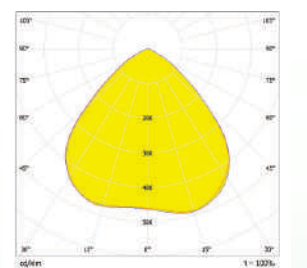

SPECIFICATIONS:

LXWXH (mm) : 71.4X173X

FWHM : 90°

LED Package : 5050

Material : Polycarbonate

CREE | OSRAM | SICK | SAMSUNG | LUMILEDS