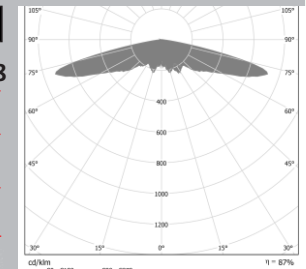

OM136-9X1-3535-NR-T-II

SPECIFICATIONS:

LXWXH (mm) : 51.66X51.66X1.98

FWHM : T-II

LED Package : 3535

Material : Polycarbonate

Not for sale only for reference

OM140-20X1-5050-T-II