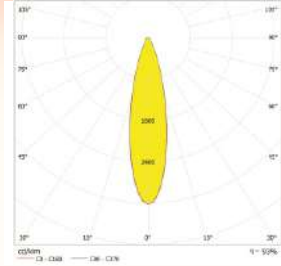

SPECIFICATIONS:

DXH (mm) : 73.03X 10.64

FWHM : 25°

LED Package : 5050

Material : Polycarbonate

CREE | OSRAM | SEIKO | SAMSUNG | LUMILEDS

OMAL-02-3535-16X1-20°

SPECIFICATIONS: