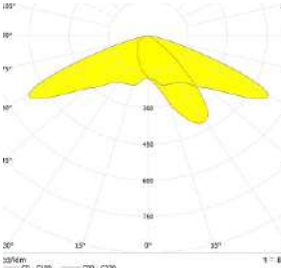

SPECIFICATIONS:
LXWXH (mm) : 49.5X49.5X5.4
FWHM : 135X85°
LED Package : 3535
Material : Polycarbonate

CREE | OSRAM | COBOL | SAMSUNG | LUMILEDS