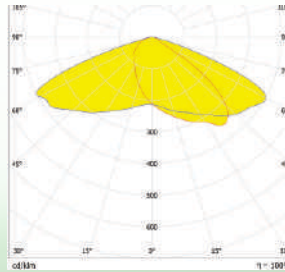

SPECIFICATIONS:
LXWXH (mm) : 50X50X6.4
FWHM : T-II
LED Package : 5050
Material : Polycarbonate