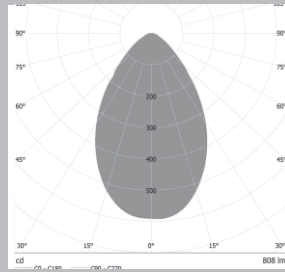

SPECIFICATIONS:

LXWXH (mm) : 178X187.4X12.8

FWHM : 60°

LED Package : 5050

Material : Polycarbonate

SPECIFICATIONS:

LXWXH (mm) : 50X50X5.7

FWHM : 90°

LED Package : 5050

Material : Polycarbonate

SPECIFICATIONS:

DXH (mm) : 19.8X10.6

FWHM : 40°

LED Package : 3030

Material : Polycarbonate

SPECIFICATIONS:

LXWXH (mm) : 50X50X6.3

FWHM : 60°

LED Package : 5050

Material : Polycarbonate

SPECIFICATIONS:

LXWXH (mm) : 70.8X228.8X8.4

FWHM : 60°

LED Package : 3535

Material : Polycarbonate

SPECIFICATIONS:

LXWXH (mm) : 273X173X9.7

FWHM : 145X45°

LED Package : 5050

Material : Polycarbonate

SPECIFICATIONS:

LXWXH (mm) : 70.77X228.77X8.4

FWHM : 90°

LED Package : 3535

Material : Polycarbonate

SPECIFICATIONS:

LXWXH (mm) : 229.1X71.1X15.4

FWHM : 10°

LED Package : 3030

Material : Polycarbonate