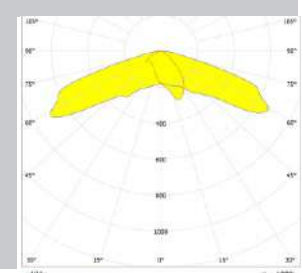

SPECIFICATIONS:

LXWXH (mm) : 173X71.4X10.4

FWHM : T-II

LED Package : 5050

Material : Polycarbonate

SPECIFICATIONS:

LXWXH (mm) : 173X71.4X10.4

FWHM : T-III

LED Package : 5050

Material : Polycarbonate

Not for sale only for reference

SPECIFICATIONS:

LXWXH (mm) : 74X60X9

FWHM : T-II

LED Package : 5050

Material : Polycarbonate

Not for sale only for reference

SPECIFICATIONS:

LXWXH (mm) : 100X60X9

FWHM : T-II

LED Package : 5050

Material : Polycarbonate

Not for sale only for reference

SPECIFICATIONS:

LXWXH (mm) : 142X95X8

FWHM : T-II

LED Package : 5050

Material : Polycarbonate

Not for sale only for reference

SPECIFICATIONS:

LXWXH (mm) : 190X112X8

FWHM : T-III

LED Package : 5050

Material : Polycarbonate

Not for sale only for reference

SPECIFICATIONS:

LXWXH (mm) : 267X92X8

FWHM : T-II

LED Package : 5050

Material : Polycarbonate

SPECIFICATIONS:

LXWXH (mm) : 50X50X8

FWHM : T-I

LED Package : 5050

Material : Polycarbonate