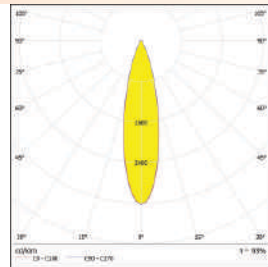

SPECIFICATIONS:

DXH (mm) : 26.8X16.15X9

FWHM : 40°

LED Package : 5050

Material : Polycarbonate

CREE | OSRAM | PHILIPS | SAMSUNG | LUMILEDS