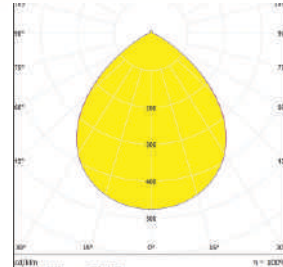

SPECIFICATIONS:

DXH (mm) : 159.8X18.5

FWHM : 90°

LED Package : 5050

Material : Polycarbonate

SPECIFICATIONS:

LXWXH (mm) : 170X136X10

FWHM : 60°

LED Package : 3535

Material : Polycarbonate

SPECIFICATIONS:

LXWXH (mm) : 194.5X138X13

FWHM : 90°

LED Package : 3030X4

Material : Polycarbonate

SPECIFICATIONS:

DXH (mm) : 184X9.4

FWHM : 60°

LED Package : 5050

Material : Polycarbonate

SPECIFICATIONS:

DXH (mm) : 208X10.1

FWHM : 60°

LED Package : 5050

Material : Polycarbonate

SPECIFICATIONS:

DXH (mm) : 265.6X15

FWHM : 60°

LED Package : 5050

Material : Polycarbonate

SPECIFICATIONS:

DXH (mm) : 175X9.4

FWHM : 60°

LED Package : 5050

Material : Polycarbonate

SPECIFICATIONS:

LXWXH (mm) : 50X50X6.2

FWHM : 58°

LED Package : 5050

Material : Polycarbonate