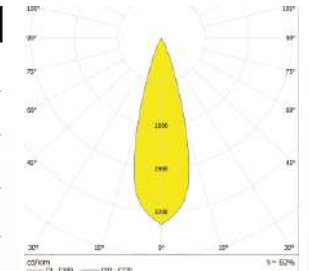

SPECIFICATIONS:

DXH (mm) : 19.6X19.6X11

FWHM : 45°

LED Package : 3535

Material : Polycarbonate