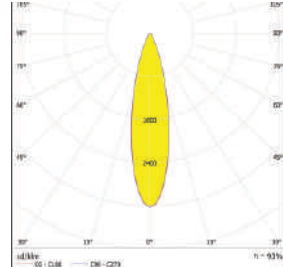

SPECIFICATIONS:

DXH (mm) : 300X20

FWHM : 30°

LED Package : 3030

Material : Polycarbonate