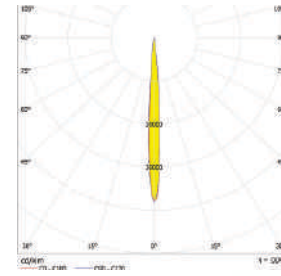

SPECIFICATIONS:

DXH (mm) : 99.7X99.7X11.5

FWHM : 25°

LED Package : 2835

Material : Polycarbonate

CREE | OSRAM | SEIKO | SAMSUNG | LUMILEDS