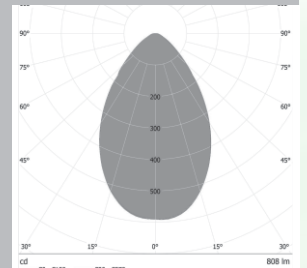

SPECIFICATIONS:

LXWXH (mm) : 225.6X11.1

FWHM : 90°

LED Package : 5050

Material : Polycarbonate

SPECIFICATIONS:

LXWXH (mm) : 85X300X12.4

FWHM : 120°

LED Package : 3535

Material : Polycarbonate

SPECIFICATIONS:

LXWXH (mm) : 50X50X7.4

FWHM : 30°

LED Package : 3535

Material : Polycarbonate

SPECIFICATIONS:

LXWXH (mm) : 71.11X229.11X12.05

FWHM : 60°

LED Package : 5050

Material : Polycarbonate

SPECIFICATIONS:

LXWXH (mm) : 85X300X12.4

FWHM : 30°

LED Package : 3535

Material : Polycarbonate

SPECIFICATIONS:

LXWXH (mm) : 272.3X115.9X19.9

FWHM : 90°

LED Package : 5050

Material : Polycarbonate

SPECIFICATIONS:

LXWXH (mm) : 85X300X12.4

FWHM : 60°

LED Package : 3535

Material : Polycarbonate

SPECIFICATIONS:

LXWXH (mm) : 50X50X7.6

FWHM : 60°

LED Package : 5050

Material : Polycarbonate