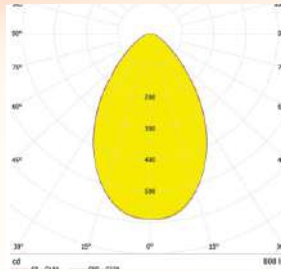

SPECIFICATIONS:

DXH (mm) : 201X170X8.4

FWHM : 60°

LED Package : 2835

Material : Polycarbonate