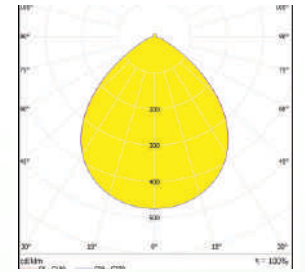

SPECIFICATIONS:

LXWXH (mm) : 100X100X8.50

FWHM : 90°

LED Package : 5050

Material : Polycarbonate

SPECIFICATIONS:

DXH (mm) : 158.4X10.2

FWHM : 90°

LED Package : 5050

Material : Polycarbonate

SPECIFICATIONS:

DXH (mm) : 158.4X5

FWHM : 90°

LED Package : 5050

Material : Polycarbonate

SPECIFICATIONS:

DXH (mm) : 183.0X10.4

FWHM : 90°

LED Package : 5050

Material : Polycarbonate

SPECIFICATIONS:

DXH (mm) : 183X6

FWHM : 90°

LED Package : 5050

Material : Polycarbonate

SPECIFICATIONS:

DXH (mm) : 225.1X8.9

FWHM : 90°

LED Package : 5050

Material : Polycarbonate

SPECIFICATIONS:

DXH (mm) : 225.1X6

FWHM : 90°

LED Package : 5050

Material : Polycarbonate

SPECIFICATIONS:

DXH (mm) : 68.4X12.8

FWHM : 36°

LED Package : COB

Material : Polycarbonate