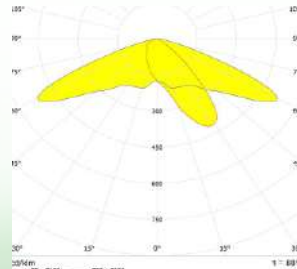

LED Package : 2835, 3030

Material : Polycarbonate

OM85-29X1-3535-135X85°

SPECIFICATIONS:

LXWXH (mm) : 190.4X74.2X8.2

FWHM : 135X85°

LED Package : 3535

Material : Polycarbonate