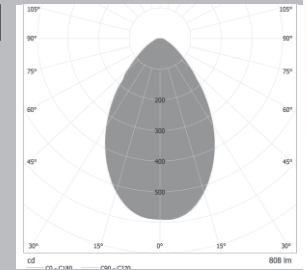

SPECIFICATIONS:

DXH (mm) : 159.8X18.5

FWHM : 90°

LED Package : 5050

Material : Polycarbonate

SPECIFICATIONS:

LXWXH (mm) : 170X136X10

FWHM : 60°

LED Package : 3535

Material : Polycarbonate

SPECIFICATIONS:

LXWXH (mm) : 194.5X138X13

FWHM : 90°

LED Package : 3030X4

Material : Polycarbonate

SPECIFICATIONS:

DXH (mm) : 184X9.4

FWHM : 60°

LED Package : 5050

Material : Polycarbonate

SPECIFICATIONS:

DXH (mm) : 208X10.1

FWHM : 60°

LED Package : 5050

Material : Polycarbonate

SPECIFICATIONS:

DXH (mm) : 265.6X15

FWHM : 60°

LED Package : 5050

Material : Polycarbonate

SPECIFICATIONS:

DXH (mm) : 175X9.4

FWHM : 60°

LED Package : 5050

Material : Polycarbonate

SPECIFICATIONS:

LXWXH (mm) : 50X50X6.2

FWHM : 58°

LED Package : 5050

Material : Polycarbonate