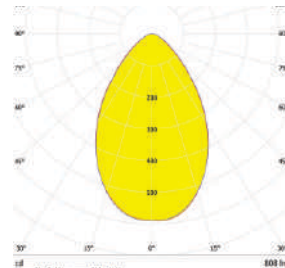

SPECIFICATIONS:

DXH (mm) : 12.10X11.30X5.50

FWHM : 60°

LED Package : 3535

Material : Polycarbonate

SPECIFICATIONS:

DXH (mm) : 15X8.8

FWHM : 60°

LED Package : 3535, 5050

Material : Polycarbonate

SPECIFICATIONS:

DXH (mm) : 19.7X10.5

FWHM : 45°

LED Package : 3535

Material : Polycarbonate

SPECIFICATIONS:

LXWXH (mm) : 49.4X49.4X7.1

FWHM : 30°

LED Package : 3535

Material : Polycarbonate

SPECIFICATIONS:

DXH (mm) : 135X9.8

FWHM : 60°

LED Package : 3030

Material : Polycarbonate

SPECIFICATIONS:

LXWXH (mm) : 114X12.2X114

FWHM : 90°

LED Package : 3030

Material : Polycarbonate

SPECIFICATIONS:

LXWXH (mm) : 49.8X49.8X7

FWHM : 60X60°

LED Package : 3535, 5050

Material : Polycarbonate

SPECIFICATIONS:

DXH (mm) : 15X7.1

FWHM : 90°

LED Package : 3535, 5050

Material : Polycarbonate