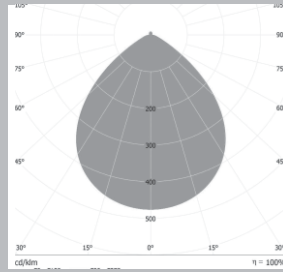

SPECIFICATIONS:

LXWXH (mm) : 225.6X11.1

FWHM : 90°

LED Package : 5050

Material : Polycarbonate

SPECIFICATIONS:

LXWXH (mm) : 85X300X12.4

FWHM : 120°

LED Package : 3535

Material : Polycarbonate

SPECIFICATIONS:

LXWXH (mm) : 50X50X7.4

FWHM : 30°

LED Package : 3535

Material : Polycarbonate

SPECIFICATIONS:

LXWXH (mm) : 71.11X229.11X12.05

FWHM : 60°

LED Package : 5050

Material : Polycarbonate

SPECIFICATIONS:

LXWXH (mm) : 85X300X12.4

FWHM : 30°

LED Package : 3535

Material : Polycarbonate

SPECIFICATIONS:

LXWXH (mm) : 272.3X115.9X19.9

FWHM : 90°

LED Package : 5050

Material : Polycarbonate

SPECIFICATIONS:

LXWXH (mm) : 85X300X12.4

FWHM : 60°

LED Package : 3535

Material : Polycarbonate

SPECIFICATIONS:

LXWXH (mm) : 50X50X7.6

FWHM : 60°

LED Package : 5050

Material : Polycarbonate