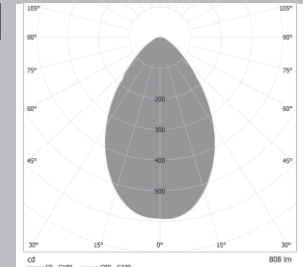

SPECIFICATIONS:

DXH (mm) : 159.8X18.5

FWHM : 90°

LED Package : 5050

Material : Polycarbonate

SPECIFICATIONS:

LXWXH (mm) : 170X136X10

FWHM : 60°

LED Package : 3535

Material : Polycarbonate

SPECIFICATIONS:

LXWXH (mm) : 194.5X138X13

FWHM : 90°

LED Package : 3030X4

Material : Polycarbonate

SPECIFICATIONS:

DXH (mm) : 184X9.4

FWHM : 60°

LED Package : 5050

Material : Polycarbonate

SPECIFICATIONS:

DXH (mm) : 208X10.1

FWHM : 60°

LED Package : 5050

Material : Polycarbonate

SPECIFICATIONS:

DXH (mm) : 265.6X15

FWHM : 60°

LED Package : 5050

Material : Polycarbonate

SPECIFICATIONS:

DXH (mm) : 175X9.4

FWHM : 60°

LED Package : 5050

Material : Polycarbonate

SPECIFICATIONS:

LXWXH (mm) : 50X50X6.2

FWHM : 58°

LED Package : 5050

Material : Polycarbonate