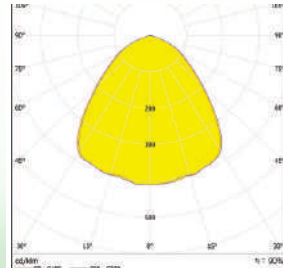

SPECIFICATIONS:

LXWXH (mm) : 49.9X49.9X9.9

FWHM : 60°

LED Package : 5050

Material : Polycarbonate

SPECIFICATIONS:

DXH (mm) : 15.1X11.4X7.2

FWHM : 45°

LED Package : 5050

Material : Polycarbonate

SPECIFICATIONS:

DXH (mm) : 135X9.8

FWHM : 90°

LED Package : 3535

Material : Polycarbonate

SPECIFICATIONS:

LXWXH (mm) : 107X107X11.9

FWHM : 60°

LED Package : 5050

Material : Polycarbonate

SPECIFICATIONS:

LXWXH (mm) : 50X50X7.95

FWHM : 60°

LED Package : 3535, 5050

Material : Polycarbonate

SPECIFICATIONS:

DXH (mm) : 11.95X7.4

FWHM : 30°

LED Package : 3535

Material : Polycarbonate

SPECIFICATIONS:

LXWXH (mm) : 49.8X49.8X7.0

FWHM : 90°

LED Package : 3535, 5050

Material : Polycarbonate

SPECIFICATIONS:

LXWXH (mm) : 14.5X14.5X8.4

FWHM : 40°

LED Package : 2835, 3030

Material : Polycarbonate