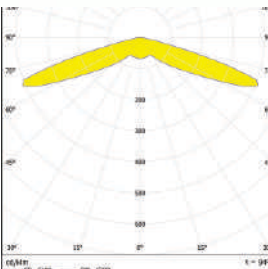

OM751-48X1-5050-155°

SPECIFICATIONS:

DXH (mm) : 170X7110X8

FWHM : 155°

LED Package : 5050

Material : Polycarbonate

CREE | OSRAM | PHILIPS | SAMSUNG | LUMILEDS

ARCHITECTURE LIGHTING