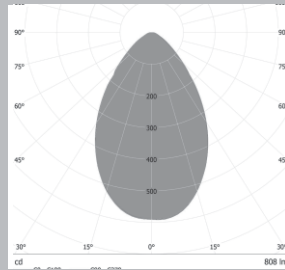

SPECIFICATIONS:

DXH (mm) : 308X6.55

FWHM : 60°

LED Package : 3030

Material : Polycarbonate