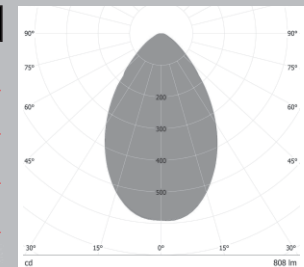

SPECIFICATIONS:

LXWXH (mm) : 80.9X300X9.4

FWHM : 90°

LED Package : 5050

Material : Polycarbonate

SPECIFICATIONS:

LXWXH (mm) : 187.41X187.41X12

FWHM : 25°

LED Package : 5050

Material : Polycarbonate

Not for sale only for reference

SPECIFICATIONS:

DXH (mm) : 201X9.3

FWHM : 60°

LED Package : 5050

Material : Polycarbonate

SPECIFICATIONS:

LXWXH (mm) : 136.59X92.23X9.45

FWHM : 60°

LED Package : 3030

Material : Polycarbonate

Not for sale only for reference

SPECIFICATIONS:

DXH (mm) : 44X8.5

FWHM : 36°

LED Package : COB

Material : Polycarbonate

SPECIFICATIONS:

DXH (mm) : 21.0X14.20

FWHM : 10°

LED Package : 5050

Material : Polycarbonate

SPECIFICATIONS:

DXH (mm) : 19.4X12.0

FWHM : 60°

LED Package : 5050

Material : Polycarbonate

SPECIFICATIONS:

DXH (mm) : 19.95X11.3

FWHM : 25°

LED Package : 2835X4

Material : Polycarbonate