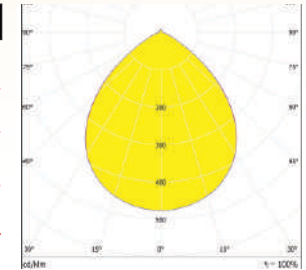

SPECIFICATIONS:

DXH (mm) : 155X8.4

FWHM : 90°

LED Package : 5050

Material : Polycarbonate

CREE | OSRAM | GECLA | SAMSUNG | LUMILEDS