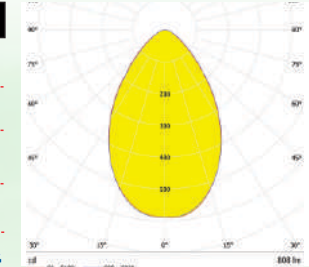

OM185-50X1-3030-60°

SPECIFICATIONS:

LXWXH (mm) : 197.1X91.1X8.1

FWHM : 60°

LED Package : 3030

Material : Polycarbonate

OM186-54X1-5050-60°

SPECIFICATIONS:

DXH (mm) : 265X4.3

FWHM : 60°

LED Package : 5050

Material : Polycarbonate

OM189-126X1-3030-60°

SPECIFICATIONS:

LXWXH (mm) : 187.3X133.3X5.3

FWHM : 60°

LED Package : 3030

Material : Polycarbonate

OM190-24X1-3030-60°

SPECIFICATIONS:

LXWXH (mm) : 49.9X1.8

FWHM : 60°

LED Package : 3030

Material : Polycarbonate

OM211-1X1-Lens Holder°

SPECIFICATIONS:

DXH (mm) : 22.2X11.8

FWHM :

LED Package :

Material :

OM213-24X1-3030-90°

SPECIFICATIONS:

LXWXH (mm) : 50X50X4.5

FWHM : 90°

LED Package : 3030

Material : Polycarbonate

OM214-1X1-3030-20°

SPECIFICATIONS:

DXH (mm) : 20X13.3

FWHM : 20°

LED Package : 3030

Material : Polycarbonate

OM218-1X1-3535-60°

SPECIFICATIONS:

DXH (mm) : 19.5X12

FWHM : 60°

LED Package : 3535

Material : Polycarbonate