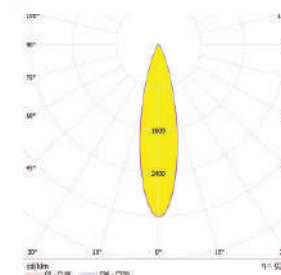

SPECIFICATIONS:

DXH (mm) : 102.51X101.51X11.43

FWHM : 25°

LED Package : 5050

Material : Polycarbonate

CREE | OSRAM | SEIKO | SAMSUNG | LUMILEDS