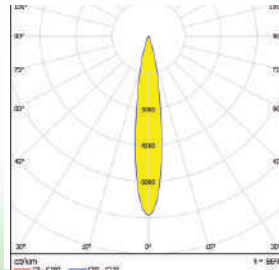

LED Package : 5050

Material : Polycarbonate

OM123-2X2-3535-15°

SPECIFICATIONS:

LXWXH (mm) : 50X50X8.8

FWHM : 15°

LED Package : 3535

Material : Polycarbonate