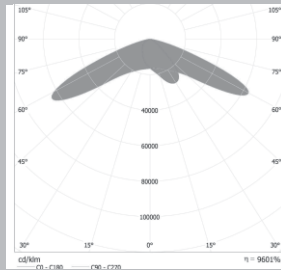

OM278-5X1-5050-60°

Not for sale only for reference

SPECIFICATIONS:

LXWXH (mm) : 65X65X10

FWHM : 60°

LED Package : 5050

Material : Polycarbonate

OM284-40X1-3030-T-II

Not for sale only for reference

SPECIFICATIONS:

LXWXH (mm) : 107.9X74.5X8.6

FWHM : T-II

LED Package : 3030

Material : Polycarbonate

OM280-121X1-3535-NHIP-T-I A

Not for sale only for reference

SPECIFICATIONS:

DXH (mm) : 225.6X7.9

FWHM : NHIP-T-I A

LED Package : 3535

Material : Polycarbonate

OM285-6X1-5050-T-II

SPECIFICATIONS:

LXWXH (mm) : 50X50X6

FWHM : T-II

LED Package : 5050

Material : Polycarbonate

OM281-113X1-3535-NHIP-T-IIA

Not for sale only for reference

SPECIFICATIONS:

DXH (mm) : 225.6X7.9

FWHM : NHIP-T-II A

LED Package : 3535

Material : Polycarbonate

OM286-8X1-5050-T-II

SPECIFICATIONS:

LXWXH (mm) : 50X50X6.6

FWHM : 50X50X6.6

LED Package : 5050

Material : Polycarbonate

OM283-76X1-3030-T-II

SPECIFICATIONS:

LXWXH (mm) : 130.88X75.18X8.1

FWHM : T-II

LED Package : 3030

Material : Polycarbonate

OM293-14X1-5050-T-II

Not for sale only for reference

SPECIFICATIONS:

LXWXH (mm) : 142.2X75.2X8.4

FWHM : T-II

LED Package : 5050

Material : Polycarbonate