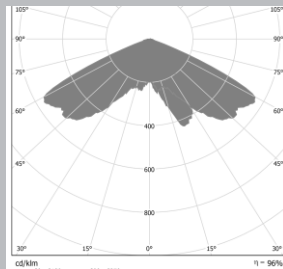

Not for sale only
for reference

SPECIFICATIONS:

LXWXH (mm) : 139.4X13.90

FWHM : T-II

LED Package : 5050

Material : Polycarbonate

SPECIFICATIONS:

LXWXH (mm) : 49X49X5.5

FWHM : T-III

LED Package : 3535

Material : Polycarbonate

SPECIFICATIONS:

LXWXH (mm) : 100X60X10

FWHM : 145X45°

LED Package : 5050

Material : Polycarbonate

SPECIFICATIONS:

LXWXH (mm) : 130.9X75.2X5

FWHM : T-II

LED Package : 3535

Material : Polycarbonate

SPECIFICATIONS:

LXWXH (mm) : 100X60X8.3

FWHM : T-II M

LED Package : 3030

Material : Polycarbonate

SPECIFICATIONS:

LXWXH (mm) : 78.5X267

FWHM : T-II

LED Package : 3030, 3535

Material : Polycarbonate

Not for sale only
for reference

SPECIFICATIONS:

LXWXH (mm) : 43.80X62.80

FWHM : T-II

LED Package : 3535

Material : Polycarbonate

SPECIFICATIONS:

LXWXH (mm) : 97.2X63.8X4.1

FWHM : T-II

LED Package : 3535

Material : Polycarbonate