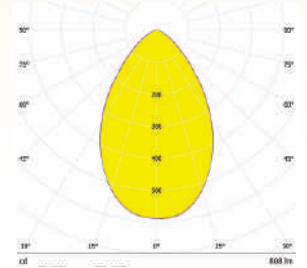

SPECIFICATIONS:

DXH (mm) : 225.8X10.4

FWHM : 60°

LED Package : 3030

Material : Polycarbonate

CREE | OSRAM | SICK | SAMSUNG | LUMILEDS