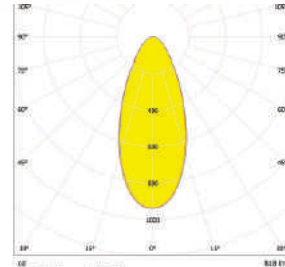

SPECIFICATIONS:

DXH (mm) : 19.7X10.5

FWHM : 45°

LED Package : 3535

Material : Polycarbonate

OM41-8X1-3535-30°

SPECIFICATIONS:

LXWXH (mm) : 49.4X49.4X7.1