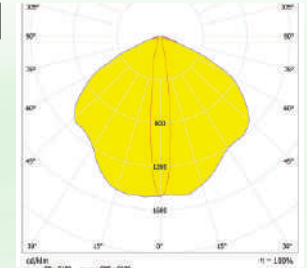

SPECIFICATIONS:

LXWXH (mm) : 50X50X12.8

FWHM : 120X20°

LED Package : 3030

Material : Polycarbonate