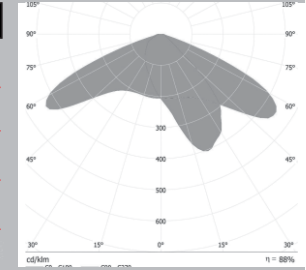

OM182-36X1-5050-145X45°

Not for sale only
for reference

SPECIFICATIONS:

LXWXH (mm) : 218.3X164X12.4

FWHM : 145X45°

LED Package : 5050

Material : Polycarbonate

OM177-16X1-5050-145X45°