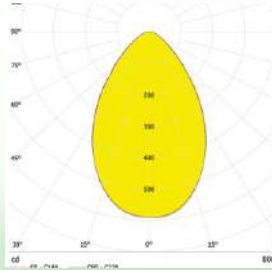

SPECIFICATIONS:

DXH (mm) : 183X11 mm

FWHM : 30°

LED Package : 5050

Material : Polycarbonate

SPECIFICATIONS:

LXWXH (mm) : -

FWHM : 140X50°

LED Package : 5050

Material : Polycarbonate

SPECIFICATIONS:

DXH (mm) : 158.50X10.19

FWHM : 60°

LED Package : 5050

Material : Polycarbonate

SPECIFICATIONS:

DXH (mm) : 183X10.4

FWHM : 60°

LED Package : 5050

Material : Polycarbonate

SPECIFICATIONS:

DXH (mm) : 225.1X8.8

FWHM : 60°

LED Package : 5050

Material : Polycarbonate

SPECIFICATIONS:

DXH (mm) : 75.4X50X15.9

FWHM : 15°

LED Package : 5050

Material : Polycarbonate

SPECIFICATIONS:

DXH (mm) : 259X8.9-

FWHM : 60°

LED Package : 3030, 5050

Material : Polycarbonate

SPECIFICATIONS:

DXH (mm) : 259.5X8.9

FWHM : 90°

LED Package : 3030, 5050

Material : Polycarbonate