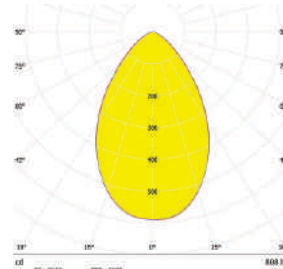

SPECIFICATIONS:

DXH (mm) : 300.03X20

FWHM : 60°

LED Package : 3030

Material : Polycarbonate