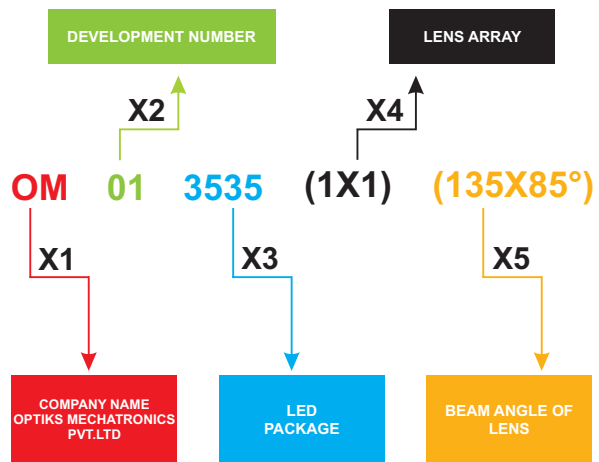

Product Nomenclature