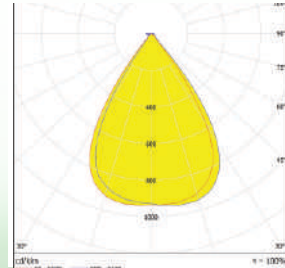

SPECIFICATIONS:

DXH (mm) : 12.10X11.30X5.50

FWHM : 60°

LED Package : 3535

Material : Polycarbonate

SPECIFICATIONS:

DXH (mm) : 15X8.8

FWHM : 60°

LED Package : 3535, 5050

Material : Polycarbonate

SPECIFICATIONS:

DXH (mm) : 19.7X10.5

FWHM : 45°

LED Package : 3535

Material : Polycarbonate

SPECIFICATIONS:

LXWXH (mm) : 49.4X49.4X7.1

FWHM : 30°

LED Package : 3535

Material : Polycarbonate

SPECIFICATIONS:

DXH (mm) : 135X9.8

FWHM : 60°

LED Package : 3030

Material : Polycarbonate

SPECIFICATIONS:

LXWXH (mm) : 114X12.2X114

FWHM : 90°

LED Package : 3030

Material : Polycarbonate

SPECIFICATIONS:

LXWXH (mm) : 49.8X49.8X7

FWHM : 60X60°

LED Package : 3535, 5050

Material : Polycarbonate

SPECIFICATIONS:

DXH (mm) : 15X7.1

FWHM : 90°

LED Package : 3535, 5050

Material : Polycarbonate