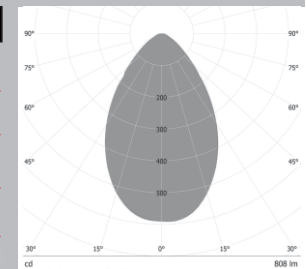

SPECIFICATIONS:

LXWXH (mm) : 273X71.1X10.9

FWHM : 60°

LED Package : 5050

Material : Polycarbonate