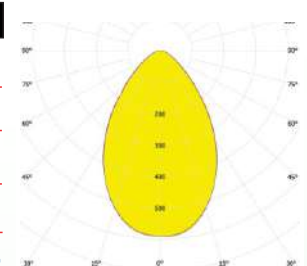

SPECIFICATIONS:

DXH (mm) : 225.1X8.8

FWHM : 60°

LED Package : 3535

Material : Polycarbonate

SPECIFICATIONS:

DXH (mm) : 88.278X18.3

FWHM : 60°

LED Package : -

Material : Polycarbonate

SPECIFICATIONS:

DXH (mm) : 33.7033X12

FWHM : 60°

LED Package : -

Material : Polycarbonate

SPECIFICATIONS:

LXWXH (mm) : 50.3X25.3X

FWHM : 25°

LED Package : 5050

Material : Polycarbonate

SPECIFICATIONS:

DXH (mm) : 48.95X13.34

FWHM : 60°

LED Package : -

Material : Polycarbonate

SPECIFICATIONS:

DXH (mm) : 50X50X10

FWHM : 30°

LED Package : 5050

Material : Polycarbonate

SPECIFICATIONS:

DXH (mm) : 65.4X16.9

FWHM : 60°

LED Package : -

Material : Polycarbonate

SPECIFICATIONS:

DXH (mm) : 295X285X11

FWHM : 60°

LED Package : 5050

Material : Polycarbonate

Not for sale only for reference