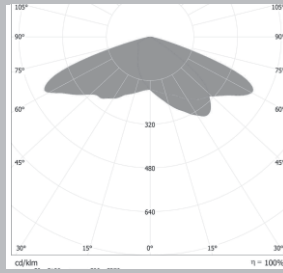

SPECIFICATIONS:

LXWXH (mm) : 144.6X144.6X12.5

FWHM : 60°

LED Package : 5050

Material : Polycarbonate

SPECIFICATIONS:

LXWXH (mm) : 93.2X65.2X8.4

FWHM : T-II

LED Package : 3030

Material : Polycarbonate

SPECIFICATIONS:

LXWXH (mm) : 49.8X49.8X3.4

FWHM : T-II

LED Package : 5050

Material : Polycarbonate

SPECIFICATIONS:

LXWXH (mm) : 207.6X122.6X13.6

FWHM : T-II

LED Package : 3535

Material : Polycarbonate

SPECIFICATIONS:

LXWXH (mm) : 100X100X5.8

FWHM : T-II

LED Package : 3030

Material : Polycarbonate

SPECIFICATIONS:

LXWXH (mm) : 50X50X7.9

FWHM : T-II M

LED Package : 5050

Material : Polycarbonate

SPECIFICATIONS:

LXWXH (mm) : 71.4X173X8.2

FWHM : T-II H

LED Package : 5050

Material : Polycarbonate

SPECIFICATIONS:

LXWXH (mm) : 71.4X173X7.8

FWHM : 150X75°

LED Package : 3030

Material : Polycarbonate