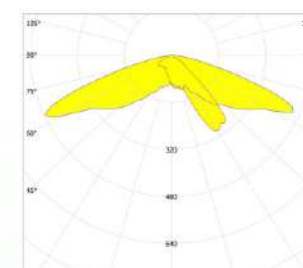

SPECIFICATIONS:

LXWXH (mm) : 173X71.4X10.4

FWHM : T-II

LED Package : 5050

Material : Polycarbonate

SPECIFICATIONS:

LXWXH (mm) : 173X71.4X10.4

FWHM : T-III

LED Package : 5050

Material : Polycarbonate

Not for sale only for reference

SPECIFICATIONS:

LXWXH (mm) : 74X60X9

FWHM : T-II

LED Package : 5050

Material : Polycarbonate

Not for sale only for reference

SPECIFICATIONS:

LXWXH (mm) : 100X60X9

FWHM : T-II

LED Package : 5050

Material : Polycarbonate

Not for sale only for reference

SPECIFICATIONS:

LXWXH (mm) : 142X95X8

FWHM : T-II

LED Package : 5050

Material : Polycarbonate

Not for sale only for reference

SPECIFICATIONS:

LXWXH (mm) : 190X112X8

FWHM : T-III

LED Package : 5050

Material : Polycarbonate

Not for sale only for reference

SPECIFICATIONS:

LXWXH (mm) : 267X92X8

FWHM : T-II

LED Package : 5050

Material : Polycarbonate

SPECIFICATIONS:

LXWXH (mm) : 50X50X8

FWHM : T-I

LED Package : 5050

Material : Polycarbonate