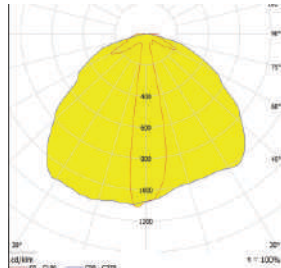

SPECIFICATIONS:

LXWXH (mm) : 49.5X49.5X4

FWHM : 90°

LED Package : 3030

Material : Polycarbonate

SPECIFICATIONS:

LXWXH (mm) : 49.5X49.5X4.97

FWHM : 90°

LED Package : 3737

Material : Polycarbonate

SPECIFICATIONS:

LXWXH (mm) : 50X50X8.5

FWHM : 60°

LED Package : 3535

Material : Polycarbonate

SPECIFICATIONS:

LXWXH (mm) : 49.9X49.9X8

FWHM : 90°

LED Package : 5050

Material : Polycarbonate

SPECIFICATIONS:

LXWXH (mm) : 50X50X8.5

FWHM : 120X25°

LED Package : 3535

Material : Polycarbonate

SPECIFICATIONS:

LXWXH (mm) : 49.25X49.25X5.5

FWHM : 60°

LED Package : 3030

Material : Polycarbonate

SPECIFICATIONS:

LXWXH (mm) : 49.5X49.5X5

FWHM : 90°

LED Package : 3535

Material : Polycarbonate

SPECIFICATIONS:

LXWXH (mm) : 49.25X49.25X3.97

FWHM : 90°

LED Package : 3030

Material : Polycarbonate