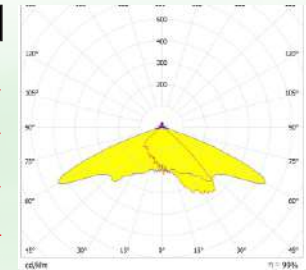

Not for sale only
for reference

SPECIFICATIONS:

LXWXH (mm) : 100X60X6.2

FWHM : T-II

LED Package : 3535, 3030

Material : Polycarbonate

Not for sale only
for reference

SPECIFICATIONS:

LXWXH (mm) : 218.3X164X12.4

FWHM : 145X45°

LED Package : 5050

Material : Polycarbonate

SPECIFICATIONS:

LXWXH (mm) : 108.3X75.2

FWHM : 145X45°

LED Package : 5050

Material : Polycarbonate

Not for sale only
for reference

SPECIFICATIONS:

LXWXH (mm) : 100X60X6.3

FWHM : 158X98°

LED Package : 3030

Material : Polycarbonate

Not for sale only
for reference

SPECIFICATIONS:

LXWXH (mm) : 131.3X84.6X6.2

FWHM : 145X45°

LED Package : 5050

Material : Polycarbonate

SPECIFICATIONS:

LXWXH (mm) : 100X60X6.3

FWHM : 158X98°

LED Package : 3030

Material : Polycarbonate

SPECIFICATIONS:

LXWXH (mm) : 80.2X60.2X3.4

FWHM : T-II

LED Package : 2835, 3030

Material : Polycarbonate

SPECIFICATIONS:

LXWXH (mm) : 142X75.5X4.8

FWHM : T-II

LED Package : 3030, 3535

Material : Polycarbonate