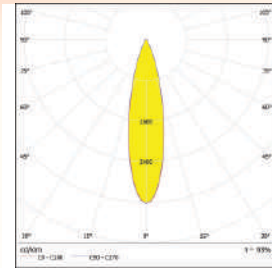

SPECIFICATIONS:

DXH (mm) : 183X11 mm

FWHM : 30°

LED Package : 5050

Material : Polycarbonate

SPECIFICATIONS:

LXWXH (mm) : -

FWHM : 140X50°

LED Package : 5050

Material : Polycarbonate

SPECIFICATIONS:

DXH (mm) : 158.50X10.19

FWHM : 60°

LED Package : 5050

Material : Polycarbonate

SPECIFICATIONS:

DXH (mm) : 183X10.4

FWHM : 60°

LED Package : 5050

Material : Polycarbonate

SPECIFICATIONS:

DXH (mm) : 225.1X8.8

FWHM : 60°

LED Package : 5050

Material : Polycarbonate

SPECIFICATIONS:

DXH (mm) : 75.4X50X15.9

FWHM : 15°

LED Package : 5050

Material : Polycarbonate

SPECIFICATIONS:

DXH (mm) : 259X8.9-

FWHM : 60°

LED Package : 3030, 5050

Material : Polycarbonate

SPECIFICATIONS:

DXH (mm) : 259.5X8.9

FWHM : 90°

LED Package : 3030, 5050

Material : Polycarbonate