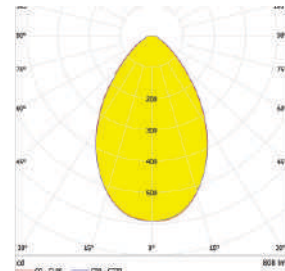

SPECIFICATIONS:

LXWXH (mm) : 178X187.4X12.8

FWHM : 60°

LED Package : 5050

Material : Polycarbonate

SPECIFICATIONS:

LXWXH (mm) : 50X50X5.7

FWHM : 90°

LED Package : 5050

Material : Polycarbonate

SPECIFICATIONS:

DXH (mm) : 19.8X10.6

FWHM : 40°

LED Package : 3030

Material : Polycarbonate

SPECIFICATIONS:

LXWXH (mm) : 50X50X6.3

FWHM : 60°

LED Package : 5050

Material : Polycarbonate

SPECIFICATIONS:

LXWXH (mm) : 70.8X228.8X8.4

FWHM : 60°

LED Package : 3535

Material : Polycarbonate

SPECIFICATIONS:

LXWXH (mm) : 273X173X9.7

FWHM : 145X45°

LED Package : 5050

Material : Polycarbonate

SPECIFICATIONS:

LXWXH (mm) : 70.77X228.77X8.4

FWHM : 90°

LED Package : 3535

Material : Polycarbonate

SPECIFICATIONS:

LXWXH (mm) : 229.1X71.1X15.4

FWHM : 10°

LED Package : 3030

Material : Polycarbonate