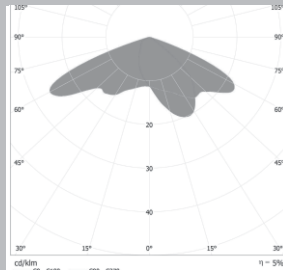

Not for sale only
for reference

SPECIFICATIONS:

LXWXH (mm) : 100X60X6.2

FWHM : T-II

LED Package : 3535, 3030

Material : Polycarbonate

Not for sale only
for reference

SPECIFICATIONS:

LXWXH (mm) : 218.3X164X12.4

FWHM : 145X45°

LED Package : 5050

Material : Polycarbonate

SPECIFICATIONS:

LXWXH (mm) : 108.3X75.2

FWHM : 145X45°

LED Package : 5050

Material : Polycarbonate

Not for sale only
for reference

SPECIFICATIONS:

LXWXH (mm) : 100X60X6.3

FWHM : 158X98°

LED Package : 3030

Material : Polycarbonate

Not for sale only
for reference

SPECIFICATIONS:

LXWXH (mm) : 131.3X84.6X6.2

FWHM : 145X45°

LED Package : 5050

Material : Polycarbonate

SPECIFICATIONS:

LXWXH (mm) : 100X60X6.3

FWHM : 158X98°

LED Package : 3030

Material : Polycarbonate

SPECIFICATIONS:

LXWXH (mm) : 80.2X60.2X3.4

FWHM : T-II

LED Package : 2835, 3030

Material : Polycarbonate

SPECIFICATIONS:

LXWXH (mm) : 142X75.5X4.8

FWHM : T-II

LED Package : 3030, 3535

Material : Polycarbonate