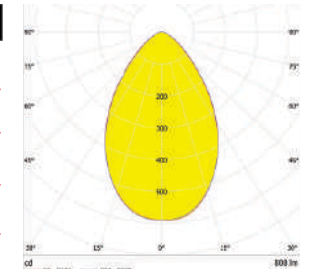

SPECIFICATIONS:

LXWXH (mm) : 50X50X6.8

FWHM : 60°

LED Package : 3535

Material : Polycarbonate