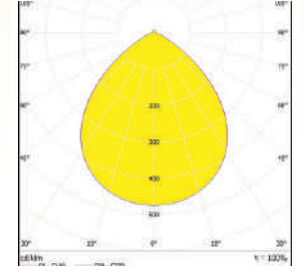

SPECIFICATIONS:

LXWXH (mm) : 100X100X8.50

FWHM : 90°

LED Package : 5050

Material : Polycarbonate

SPECIFICATIONS:

DXH (mm) : 158.4X10.2

FWHM : 90°

LED Package : 5050

Material : Polycarbonate

SPECIFICATIONS:

DXH (mm) : 158.4X5

FWHM : 90°

LED Package : 5050

Material : Polycarbonate

SPECIFICATIONS:

DXH (mm) : 183.0X10.4

FWHM : 90°

LED Package : 5050

Material : Polycarbonate

SPECIFICATIONS:

DXH (mm) : 183X6

FWHM : 90°

LED Package : 5050

Material : Polycarbonate

SPECIFICATIONS:

DXH (mm) : 225.1X8.9

FWHM : 90°

LED Package : 5050

Material : Polycarbonate

SPECIFICATIONS:

DXH (mm) : 225.1X6

FWHM : 90°

LED Package : 5050

Material : Polycarbonate

SPECIFICATIONS:

DXH (mm) : 68.4X12.8

FWHM : 36°

LED Package : COB

Material : Polycarbonate