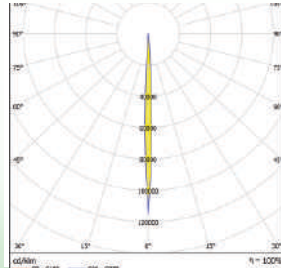

OM490-1X1-3535-3°

SPECIFICATIONS:

DXH (mm) : 35X22

FWHM : 3°

LED Package : 3535

Material : Polycarbonate

TOWER LENS

PLAIN COVER