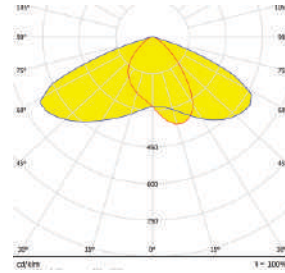

SPECIFICATIONS:

LXWXH (mm) : 60.17X80.17X7.59

FWHM : T-II

LED Package : 2835

Material : Polycarbonate

CREE | OSRAM | PHILIPS | SAMSUNG | LUMILEDS