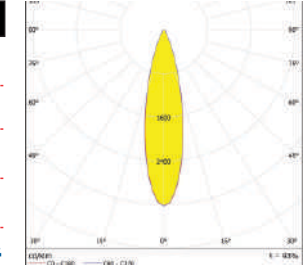

SPECIFICATIONS:

DXH (mm) : 225.1X8.8

FWHM : 60°

LED Package : 3535

Material : Polycarbonate

SPECIFICATIONS:

DXH (mm) : 88.278X18.3

FWHM : 60°

LED Package : -

Material : Polycarbonate

SPECIFICATIONS:

DXH (mm) : 33.7033X12

FWHM : 60°

LED Package : -

Material : Polycarbonate

SPECIFICATIONS:

LXWXH (mm) : 50.3X25.3X

FWHM : 25°

LED Package : 5050

Material : Polycarbonate

SPECIFICATIONS:

DXH (mm) : 48.95X13.34

FWHM : 60°

LED Package : -

Material : Polycarbonate

SPECIFICATIONS:

DXH (mm) : 50X50X10

FWHM : 30°

LED Package : 5050

Material : Polycarbonate

SPECIFICATIONS:

DXH (mm) : 65.4X16.9

FWHM : 60°

LED Package : -

Material : Polycarbonate

SPECIFICATIONS:

DXH (mm) : 295X285X11

FWHM : 60°

LED Package : 5050

Material : Polycarbonate

Not for sale only for reference