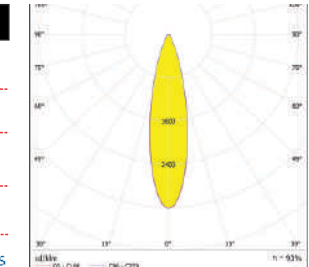

SPECIFICATIONS:

DXH (mm) : 12.10X11.30X5.50

FWHM : 60°

LED Package : 3535

Material : Polycarbonate

SPECIFICATIONS:

DXH (mm) : 15X8.8

FWHM : 60°

LED Package : 3535, 5050

Material : Polycarbonate

SPECIFICATIONS:

DXH (mm) : 19.7X10.5

FWHM : 45°

LED Package : 3535

Material : Polycarbonate

SPECIFICATIONS:

LXWXH (mm) : 49.4X49.4X7.1

FWHM : 30°

LED Package : 3535

Material : Polycarbonate

SPECIFICATIONS:

DXH (mm) : 135X9.8

FWHM : 60°

LED Package : 3030

Material : Polycarbonate

SPECIFICATIONS:

LXWXH (mm) : 114X12.2X114

FWHM : 90°

LED Package : 3030

Material : Polycarbonate

SPECIFICATIONS:

LXWXH (mm) : 49.8X49.8X7

FWHM : 60X60°

LED Package : 3535, 5050

Material : Polycarbonate

SPECIFICATIONS:

DXH (mm) : 15X7.1

FWHM : 90°

LED Package : 3535, 5050

Material : Polycarbonate