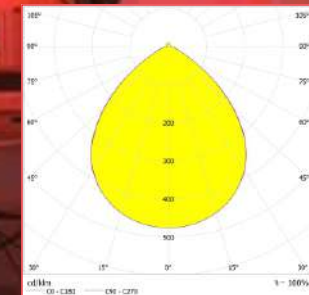

Indoor Lighting

60°

90°

10°

15°

25°

Products

Lenses