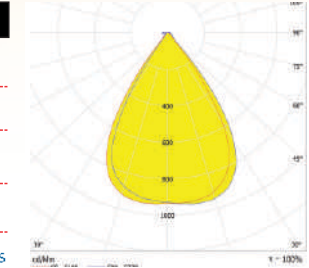

SPECIFICATIONS:

DXH (mm) : 12.10X11.30X5.50

FWHM : 60°

LED Package : 3535

Material : Polycarbonate

SPECIFICATIONS:

DXH (mm) : 15X8.8

FWHM : 60°

LED Package : 3535, 5050

Material : Polycarbonate

SPECIFICATIONS:

DXH (mm) : 19.7X10.5

FWHM : 45°

LED Package : 3535

Material : Polycarbonate

SPECIFICATIONS:

LXWXH (mm) : 49.4X49.4X7.1

FWHM : 30°

LED Package : 3535

Material : Polycarbonate

SPECIFICATIONS:

DXH (mm) : 135X9.8

FWHM : 60°

LED Package : 3030

Material : Polycarbonate

SPECIFICATIONS:

LXWXH (mm) : 114X12.2X114

FWHM : 90°

LED Package : 3030

Material : Polycarbonate

SPECIFICATIONS:

LXWXH (mm) : 49.8X49.8X7

FWHM : 60X60°

LED Package : 3535, 5050

Material : Polycarbonate

SPECIFICATIONS:

DXH (mm) : 15X7.1

FWHM : 90°

LED Package : 3535, 5050

Material : Polycarbonate