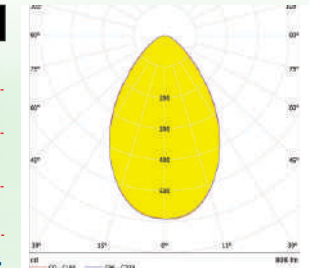

SPECIFICATIONS:

LXWXH (mm) : 50X50X6.1

FWHM : 55°

LED package : 5050

Material : Polycarbonate

SPECIFICATIONS:

LXWXH (mm) : 272.34X115.95X19.9

FWHM : 60°

LED Package : 5050

Material : Polycarbonate

SPECIFICATIONS:

DXH (mm) : 28.8X16.85

FWHM : 24°

LED Package : 5050

Material : Polycarbonate

SPECIFICATIONS:

LXWXH (mm) : 100X100X9.6

FWHM : 60°

LED Package : 3535

Material : Polycarbonate

SPECIFICATIONS:

LXWXH (mm) : 173.2X75X8

FWHM : 70X85°

LED Package : 5050

Material : Polycarbonate

SPECIFICATIONS:

DXH (mm) : 14.6X5.4

FWHM : 160°

LED Package : 3030

Material : Polycarbonate

SPECIFICATIONS:

LXWXH (mm) : 50X50X8.1

FWHM : 30X70°

LED Package : 5050

Material : Polycarbonate

SPECIFICATIONS:

DXH (mm) : 19.7X10.4

FWHM : 60°

LED Package : 5050

Material : Polycarbonate