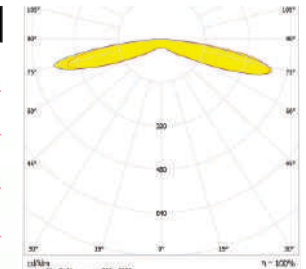

SPECIFICATIONS:

DXH (mm) : 13.3X5

FWHM : 160°

LED Package : 3030

Material : Polycarbonate