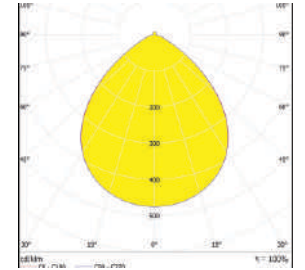

Material : Polycarbonate

OM447-1X1-5050-90°

SPECIFICATIONS:

DXH (mm) : 183.0X10.4

FWHM : 90°

LED Package : 5050

Material : Polycarbonate

OM444-40X1-5050-90°