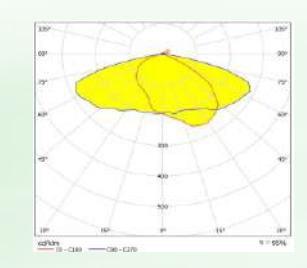

OM440-50X1-3030-T-II

SPECIFICATIONS:

LXWXH (mm) : 262X124.8X14

FWHM : T-II

LED Package : 3030

Material : Polycarbonate

OM459-9X1-5050-T-II S

SPECIFICATIONS:

LXWXH (mm) : 67X44.3X6.9

FWHM : T-II S

LED Package : 5050

Material : Polycarbonate

OM441-12X1-3535-MR-T-II

Not for sale only for reference

SPECIFICATIONS:

LXWXH (mm) : 62.80X43.80X7.59

FWHM : T-II

LED Package : 3535

Material : Polycarbonate

OM462-40X1-3030-158X98°

Not for sale only for reference

SPECIFICATIONS:

LXWXH (mm) : 49.5X49.5X5.4

FWHM : 158X98°

LED Package : 3030

Material : Polycarbonate

OM442-9X1-3535-HW-T-II

Not for sale only for reference

SPECIFICATIONS:

LXWXH (mm) : 67X46X3.60

FWHM : T-II

LED Package : 3535

Material : Polycarbonate

OM472-48X1-5050-T-II

Not for sale only for reference

SPECIFICATIONS:

LXWXH (mm) : 424X203X11.4

FWHM : T-II

LED Package : 5050

Material : Polycarbonate

OM452-24X1-3030-T-II

SPECIFICATIONS:

LXWXH (mm) : 188.6X85.4X15.4

FWHM : T-II

LED Package : 3030

Material : Polycarbonate

OM477-2X2-BATWING-T-II

SPECIFICATIONS:

LXWXH (mm) : 50X50X13

FWHM : T-II

LED Package : 5050

Material : Polycarbonate