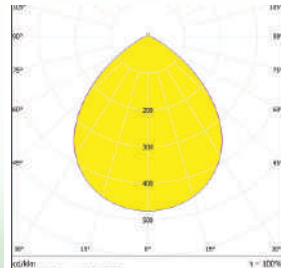

SPECIFICATIONS:

LXWXH (mm) : 49.5X49.5X4

FWHM : 90°

LED Package : 3030

Material : Polycarbonate

SPECIFICATIONS:

LXWXH (mm) : 49.5X49.5X4.97

FWHM : 90°

LED Package : 3737

Material : Polycarbonate

SPECIFICATIONS:

LXWXH (mm) : 50X50X8.5

FWHM : 60°

LED Package : 3535

Material : Polycarbonate

SPECIFICATIONS:

LXWXH (mm) : 49.9X49.9X8

FWHM : 90°

LED Package : 5050

Material : Polycarbonate

SPECIFICATIONS:

LXWXH (mm) : 50X50X8.5

FWHM : 120X25°

LED Package : 3535

Material : Polycarbonate

SPECIFICATIONS:

LXWXH (mm) : 49.25X49.25X5.5

FWHM : 60°

LED Package : 3030

Material : Polycarbonate

SPECIFICATIONS:

LXWXH (mm) : 49.5X49.5X5

FWHM : 90°

LED Package : 3535

Material : Polycarbonate

SPECIFICATIONS:

LXWXH (mm) : 49.25X49.25X3.97

FWHM : 90°

LED Package : 3030

Material : Polycarbonate