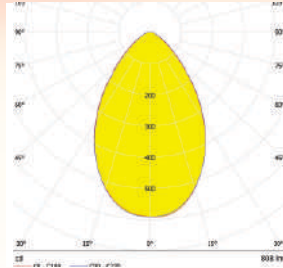

SPECIFICATIONS:

LXWXH (mm) : 49.9X49.9X9.9

FWHM : 60°

LED Package : 5050

Material : Polycarbonate

SPECIFICATIONS:

DXH (mm) : 15.1X11.4X7.2

FWHM : 45°

LED Package : 5050

Material : Polycarbonate

SPECIFICATIONS:

DXH (mm) : 135X9.8

FWHM : 90°

LED Package : 3535

Material : Polycarbonate

SPECIFICATIONS:

LXWXH (mm) : 107X107X11.9

FWHM : 60°

LED Package : 5050

Material : Polycarbonate

SPECIFICATIONS:

LXWXH (mm) : 50X50X7.95

FWHM : 60°

LED Package : 3535, 5050

Material : Polycarbonate

SPECIFICATIONS:

DXH (mm) : 11.95X7.4

FWHM : 30°

LED Package : 3535

Material : Polycarbonate

SPECIFICATIONS:

LXWXH (mm) : 49.8X49.8X7.0

FWHM : 90°

LED Package : 3535, 5050

Material : Polycarbonate

SPECIFICATIONS:

LXWXH (mm) : 14.5X14.5X8.4

FWHM : 40°

LED Package : 2835, 3030

Material : Polycarbonate