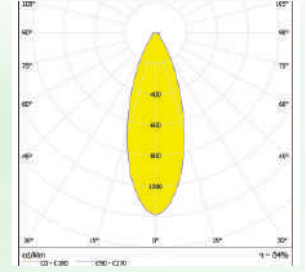

SPECIFICATIONS:

LXWXH (mm) : 100X100X8.50

FWHM : 90°

LED Package : 5050

Material : Polycarbonate

SPECIFICATIONS:

DXH (mm) : 158.4X10.2

FWHM : 90°

LED Package : 5050

Material : Polycarbonate

SPECIFICATIONS:

DXH (mm) : 158.4X5

FWHM : 90°

LED Package : 5050

Material : Polycarbonate

SPECIFICATIONS:

DXH (mm) : 183.0X10.4

FWHM : 90°

LED Package : 5050

Material : Polycarbonate

SPECIFICATIONS:

DXH (mm) : 183X6

FWHM : 90°

LED Package : 5050

Material : Polycarbonate

SPECIFICATIONS:

DXH (mm) : 225.1X8.9

FWHM : 90°

LED Package : 5050

Material : Polycarbonate

SPECIFICATIONS:

DXH (mm) : 225.1X6

FWHM : 90°

LED Package : 5050

Material : Polycarbonate

SPECIFICATIONS:

DXH (mm) : 68.4X12.8

FWHM : 36°

LED Package : COB

Material : Polycarbonate