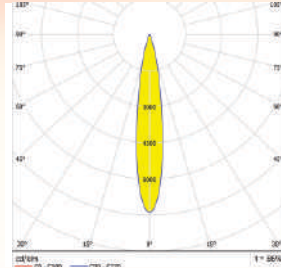

SPECIFICATIONS:
DXH (mm) : 49.9X13.40
FWHM : 15°
LED Package : 3535
Material : Polycarbonate

CREE | OSRAM | COBALT | SAMSUNG | LUMILEDS