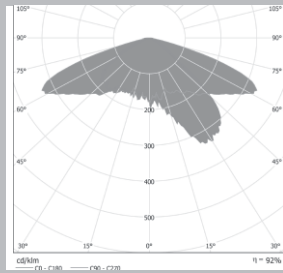

Not for sale only
for reference

SPECIFICATIONS:

LXWXH (mm) : 139.4X13.90

FWHM : T-II

LED Package : 5050

Material : Polycarbonate

OM149-8X1-3535-T-III

SPECIFICATIONS: