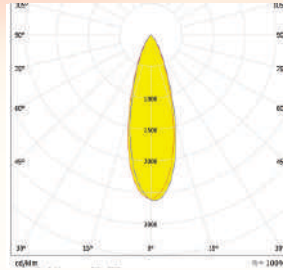

SPECIFICATIONS:

LXWXH (mm) : 230.3X71.2X9.1

FWHM : 30°

LED Package : 5050

Material : Polycarbonate

CREE | OSRAM | GECLA | SAMSUNG | LUMILEDS

OM504-30X1-5050-90°

SPECIFICATIONS: