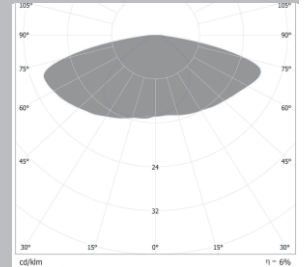

OM440-50X1-3030-T-II

SPECIFICATIONS:

LXWXH (mm) : 262X124.8X14

FWHM : T-II

LED Package : 3030

Material : Polycarbonate

OM459-9X1-5050-T-II S

SPECIFICATIONS:

LXWXH (mm) : 67X44.3X6.9

FWHM : T-II S

LED Package : 5050

Material : Polycarbonate

OM441-12X1-3535-MR-T-II

Not for sale only for reference

SPECIFICATIONS:

LXWXH (mm) : 62.80X43.80X7.59

FWHM : T-II

LED Package : 3535

Material : Polycarbonate

OM462-40X1-3030-158X98°

Not for sale only for reference

SPECIFICATIONS:

LXWXH (mm) : 49.5X49.5X5.4

FWHM : 158X98°

LED Package : 3030

Material : Polycarbonate

OM442-9X1-3535-HW-T-II

Not for sale only for reference

SPECIFICATIONS:

LXWXH (mm) : 67X46X3.60

FWHM : T-II

LED Package : 3535

Material : Polycarbonate

OM472-48X1-5050-T-II

Not for sale only for reference

SPECIFICATIONS:

LXWXH (mm) : 424X203X11.4

FWHM : T-II

LED Package : 5050

Material : Polycarbonate

OM452-24X1-3030-T-II

SPECIFICATIONS:

LXWXH (mm) : 188.6X85.4X15.4

FWHM : T-II

LED Package : 3030

Material : Polycarbonate

OM477-2X2-BATWING-T-II

SPECIFICATIONS:

LXWXH (mm) : 50X50X13

FWHM : T-II

LED Package : 5050

Material : Polycarbonate