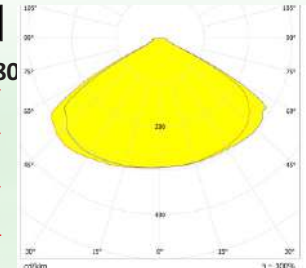

SPECIFICATIONS:

LXWXH (mm) : 49X49X6.3

FWHM : 60°

LED Package : 3030

Material : Polycarbonate

SPECIFICATIONS:

LXWXH (mm) : 50X50X7

FWHM : 60°

LED Package : 5050

Material : Polycarbonate

SPECIFICATIONS:

LXWXH (mm) : 16X16X10

FWHM : 25°

LED Package : 2835, 3030

Material : Polycarbonate

SPECIFICATIONS:

LXWXH (mm) : 14X14X6.7

FWHM : 60°

LED Package : 5050

Material : Polycarbonate

SPECIFICATIONS:

LXWXH (mm) : 204X84X8.4

FWHM : 60°

LED Package : 5050

Material : Polycarbonate

SPECIFICATIONS:

LXWXH (mm) : 173.2X75X8.10

FWHM : 60°

LED Package : 3535

Material : Polycarbonate

SPECIFICATIONS:

LXWXH (mm) : 204X84X8.4

FWHM : 90°

LED Package : 5050

Material : Polycarbonate

SPECIFICATIONS:

LXWXH (mm) : 25.40X49.80X49.80

FWHM : 120°

LED Package : 5050

Material : Polycarbonate