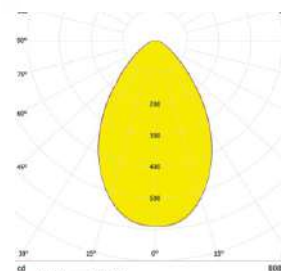

Material : Polycarbonate

OM720-120X1-2835-60°

SPECIFICATIONS:

DXH (mm) : 241X209X8.3

FWHM : 60°

LED Package : 2835

Material : Polycarbonate

OM724-36X1-3030/2835-30°