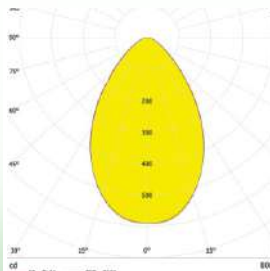

SPECIFICATIONS:

DXH (mm) : 229X71X11

FWHM : 60°

LED Package : 3535/5050-

Material : Polycarbonate