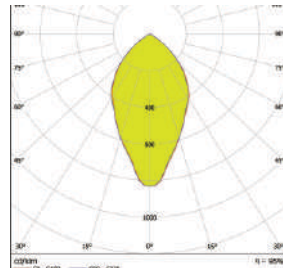

SPECIFICATIONS:

LXWXH (mm) : 49.9X49.9X9.9

FWHM : 60°

LED Package : 5050

Material : Polycarbonate

SPECIFICATIONS:

DXH (mm) : 15.1X11.4X7.2

FWHM : 45°

LED Package : 5050

Material : Polycarbonate

SPECIFICATIONS:

DXH (mm) : 135X9.8

FWHM : 90°

LED Package : 3535

Material : Polycarbonate

SPECIFICATIONS:

LXWXH (mm) : 107X107X11.9

FWHM : 60°

LED Package : 5050

Material : Polycarbonate

SPECIFICATIONS:

LXWXH (mm) : 50X50X7.95

FWHM : 60°

LED Package : 3535, 5050

Material : Polycarbonate

SPECIFICATIONS:

DXH (mm) : 11.95X7.4

FWHM : 30°

LED Package : 3535

Material : Polycarbonate

SPECIFICATIONS:

LXWXH (mm) : 49.8X49.8X7.0

FWHM : 90°

LED Package : 3535, 5050

Material : Polycarbonate

SPECIFICATIONS:

LXWXH (mm) : 14.5X14.5X8.4

FWHM : 40°

LED Package : 2835, 3030

Material : Polycarbonate