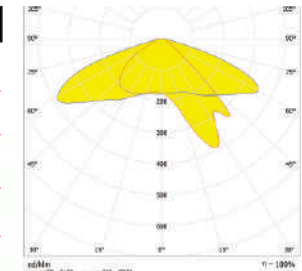

LED Package : 3535

Material : Polycarbonate

OM286-8X1-5050-T-II

SPECIFICATIONS:

LXWXH (mm) : 50X50X6.6

FWHM : 50X50X6.6

LED Package : 5050

Material : Polycarbonate