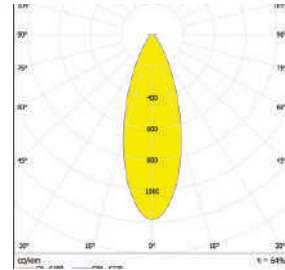

OM363-1X1-3030-40°

SPECIFICATIONS:

DXH (mm) : 19.8X10.6

FWHM : 40°

LED Package : 3030

Material : Polycarbonate

OM376-8X1-5050-60°

SPECIFICATIONS: