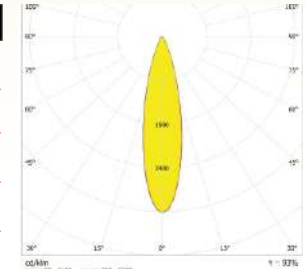

NARROW BEAM LENS

SPECIFICATIONS:

LXWXH (mm) : 49.7X49.7X11.7

FWHM : 25°

LED Package : 5050

Material : Polycarbonate

SPECIFICATIONS:

DXH (mm) : 20X10.6

FWHM : 25°

LED Package : 5050

Material : Polycarbonate

SPECIFICATIONS:

DXH (mm) : 21X13

FWHM : 9°

LED Package : 3535

Material : Polycarbonate

SPECIFICATIONS:

DXH (mm) : 35X22.3

FWHM : 3°

LED Package : 3535

Material : Polycarbonate

SPECIFICATIONS:

DXH (mm) : 14X9.8

FWHM : 20X40°

LED Package : 3030

Material : Polycarbonate

SPECIFICATIONS:

LXWXH (mm) : 50X50X16.3

FWHM : 15°

LED Package : 5050

Material : Polycarbonate

SPECIFICATIONS:

LXWXH (mm) : 50X50X8.8

FWHM : 15°

LED Package : 3535

Material : Polycarbonate

SPECIFICATIONS:

DXH (mm) : 18.4X21.7X14.6

FWHM : 7°

LED Package : 3535

Material : Polycarbonate