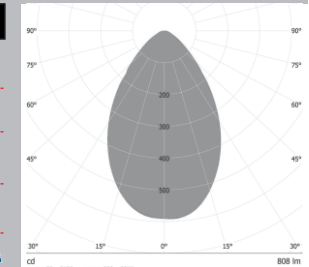

SPECIFICATIONS:

LXWXH (mm) : 50X50X6.1

FWHM : 55°

LED package : 5050

Material : Polycarbonate

SPECIFICATIONS:

LXWXH (mm) : 272.34X115.95X19.9

FWHM : 60°

LED Package : 5050

Material : Polycarbonate

SPECIFICATIONS:

DXH (mm) : 28.8X16.85

FWHM : 24°

LED Package : 5050

Material : Polycarbonate

SPECIFICATIONS:

LXWXH (mm) : 100X100X9.6

FWHM : 60°

LED Package : 3535

Material : Polycarbonate

SPECIFICATIONS:

LXWXH (mm) : 173.2X75X8

FWHM : 70X85°

LED Package : 5050

Material : Polycarbonate

SPECIFICATIONS:

DXH (mm) : 14.6X5.4

FWHM : 160°

LED Package : 3030

Material : Polycarbonate

SPECIFICATIONS:

LXWXH (mm) : 50X50X8.1

FWHM : 30X70°

LED Package : 5050

Material : Polycarbonate

SPECIFICATIONS:

DXH (mm) : 19.7X10.4

FWHM : 60°

LED Package : 5050

Material : Polycarbonate