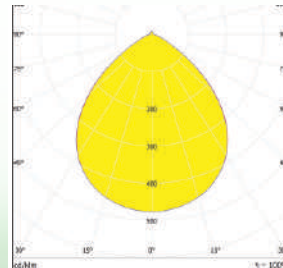

SPECIFICATIONS:

LXWXH (mm) : 121.7X109.2X18.7

FWHM : 90°

LED Package : 3535

Material : Polycarbonate