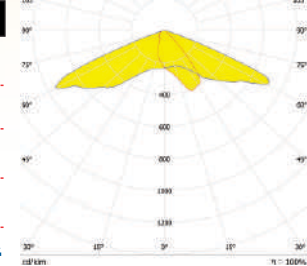

OM02-1X1-3535-135X85°

SPECIFICATIONS:

LXWXH (mm) : 17.6X9.9X7.5

FWHM : 135X85°

LED Package : 3535, 3030

Material : Polycarbonate

OM12-2X2-3535-135X85°

SPECIFICATIONS:

LXWXH (mm) : 49.5X49.5X6

FWHM : 135X85°

LED Package : 3535

Material : Polycarbonate

OM04-3X1-3535-135X85°

SPECIFICATIONS:

LXWXH (mm) : 56X28X6

FWHM : 135X85°

LED Package : 3535

Material : Polycarbonate

OM16-9X1-3535-135X85°

SPECIFICATIONS:

LXWXH (mm) : 49.5X49.5X5.4

FWHM : 135X85°

LED Package : 3535

Material : Polycarbonate

OM05-3X1-3535-135X85°

SPECIFICATIONS:

LXWXH (mm) : 56X28X6

FWHM : 135X85°

LED Package : 3535

Material : Polycarbonate

OM23-1X1-5050-145X45°

SPECIFICATIONS:

LXWXH (mm) : 18.5X12.8X8.8

FWHM : 145X45°

LED Package : 5050

Material : Polycarbonate

OM09-8X1-3535-135X85°

SPECIFICATIONS:

LXWXH (mm) : 134.2X54.2X8

FWHM : 135X85°

LED Package : 3535

Material : Polycarbonate

OM25-12X1-3030-145X45°

SPECIFICATIONS:

LXWXH (mm) : 50X50X5.2

FWHM : 145X45°

LED Package : 3030

Material : Polycarbonate