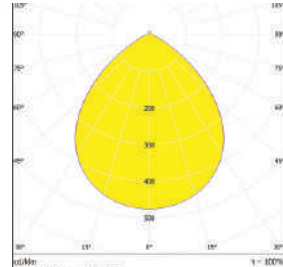

SPECIFICATIONS:

LXWXH (mm) : 49.9X49.9X9.9

FWHM : 60°

LED Package : 5050

Material : Polycarbonate

SPECIFICATIONS:

DXH (mm) : 15.1X11.4X7.2

FWHM : 45°

LED Package : 5050

Material : Polycarbonate

SPECIFICATIONS:

DXH (mm) : 135X9.8

FWHM : 90°

LED Package : 3535

Material : Polycarbonate

SPECIFICATIONS:

LXWXH (mm) : 107X107X11.9

FWHM : 60°

LED Package : 5050

Material : Polycarbonate

SPECIFICATIONS:

LXWXH (mm) : 50X50X7.95

FWHM : 60°

LED Package : 3535, 5050

Material : Polycarbonate

SPECIFICATIONS:

DXH (mm) : 11.95X7.4

FWHM : 30°

LED Package : 3535

Material : Polycarbonate

SPECIFICATIONS:

LXWXH (mm) : 49.8X49.8X7.0

FWHM : 90°

LED Package : 3535, 5050

Material : Polycarbonate

SPECIFICATIONS:

LXWXH (mm) : 14.5X14.5X8.4

FWHM : 40°

LED Package : 2835, 3030

Material : Polycarbonate