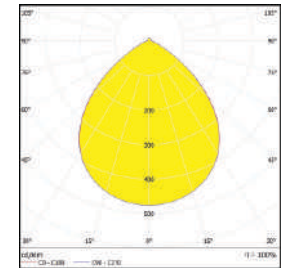

SPECIFICATIONS:

LXWXH (mm) : 100X100X9.6

FWHM : 90°

LED Package : 3535

Material : Polycarbonate

CREE | OSRAM | SICK | SAMSUNG | LUMILEDS