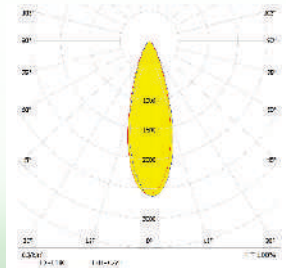

OM569-5050-12X1-55°

SPECIFICATIONS:

LXWXH (mm) : 173X71.4X4.1

FWHM : 55°

LED Package : 5050

Material : Polycarbonate

CREE | OSRAM | SICK | SAMSUNG | LUMILEDS

OM573-48X1-5050-30°