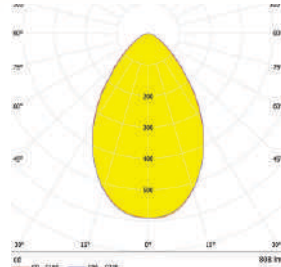

Not for sale only for reference

OM382-81X1-5050-60°

SPECIFICATIONS:

DXH (mm) : 201X9.3

FWHM : 60°

LED Package : 5050

Material : Polycarbonate

OM397-90X1-3030-60°