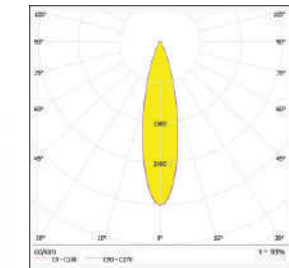

SPECIFICATIONS:

DXH (mm) : 19.8X10.6

FWHM : 45°

LED Package : 3535

Material : Polycarbonate