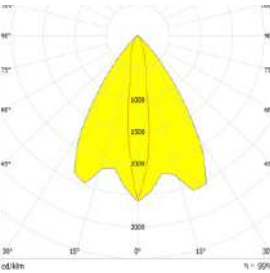

SPECIFICATIONS:

DXH (mm) : 19.8X10.6

FWHM : 90°

LED Package : 3535

Material : Polycarbonate

SPECIFICATIONS:

DXH (mm) : 144X11

FWHM : 25°

LED Package : 5050-

Material : Polycarbonate

SPECIFICATIONS:

DXH (mm) : 92X41X16

FWHM : 15X60°

LED Package : 3535/5050-

Material : Polycarbonate

SPECIFICATIONS:

DXH (mm) : 229X71X11

FWHM : 60°

LED Package : 3535/5050-

Material : Polycarbonate

SPECIFICATIONS:

DXH (mm) : 229X71X11

FWHM : 30°

LED Package : 3535/5050-

Material : Polycarbonate

SPECIFICATIONS:

DXH (mm) : 229X71X11

FWHM : 10°

LED Package : 3535/5050

Material : Polycarbonate

SPECIFICATIONS:

DXH (mm) : 75X75X7.5

FWHM : 25°

LED Package : 3535

Material : Polycarbonate

SPECIFICATIONS:

DXH (mm) : 164X142X9.5

FWHM : 60°

LED Package : 2835

Material : Polycarbonate