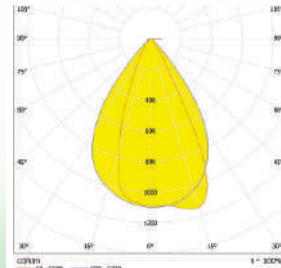

SPECIFICATIONS:

LXWXH (mm) : 50X50X6.1

FWHM : 55°

LED package : 5050

Material : Polycarbonate

SPECIFICATIONS:

LXWXH (mm) : 272.34X115.95X19.9

FWHM : 60°

LED Package : 5050

Material : Polycarbonate

SPECIFICATIONS:

DXH (mm) : 28.8X16.85

FWHM : 24°

LED Package : 5050

Material : Polycarbonate

SPECIFICATIONS:

LXWXH (mm) : 100X100X9.6

FWHM : 60°

LED Package : 3535

Material : Polycarbonate

SPECIFICATIONS:

LXWXH (mm) : 173.2X75X8

FWHM : 70X85°

LED Package : 5050

Material : Polycarbonate

SPECIFICATIONS:

DXH (mm) : 14.6X5.4

FWHM : 160°

LED Package : 3030

Material : Polycarbonate

SPECIFICATIONS:

LXWXH (mm) : 50X50X8.1

FWHM : 30X70°

LED Package : 5050

Material : Polycarbonate

SPECIFICATIONS:

DXH (mm) : 19.7X10.4

FWHM : 60°

LED Package : 5050

Material : Polycarbonate