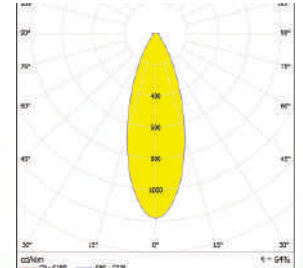

SPECIFICATIONS:
DXH (mm) : 35X7.9
FWHM : 36°
LED Package : COB
Material : Polycarbonate

CREE | OSRAM | COBALT | SAMSUNG | LUMILEDS