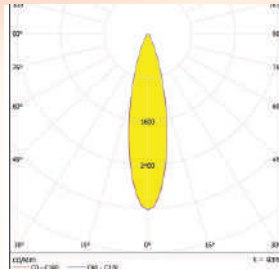

NARROW BEAM LENS

SPECIFICATIONS:

LXWXH (mm) : 49.7X49.7X11.7

FWHM : 25°

LED Package : 5050

Material : Polycarbonate

SPECIFICATIONS:

DXH (mm) : 20X10.6

FWHM : 25°

LED Package : 5050

Material : Polycarbonate

SPECIFICATIONS:

DXH (mm) : 21X13

FWHM : 9°

LED Package : 3535

Material : Polycarbonate

SPECIFICATIONS:

DXH (mm) : 35X22.3

FWHM : 3°

LED Package : 3535

Material : Polycarbonate

SPECIFICATIONS:

DXH (mm) : 14X9.8

FWHM : 20X40°

LED Package : 3030

Material : Polycarbonate

SPECIFICATIONS:

LXWXH (mm) : 50X50X16.3

FWHM : 15°

LED Package : 5050

Material : Polycarbonate

SPECIFICATIONS:

LXWXH (mm) : 50X50X8.8

FWHM : 15°

LED Package : 3535

Material : Polycarbonate

SPECIFICATIONS:

DXH (mm) : 18.4X21.7X14.6

FWHM : 7°

LED Package : 3535

Material : Polycarbonate