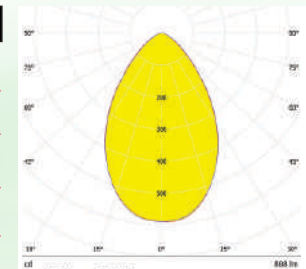

SPECIFICATIONS:

LXWXH (mm) : 100X100X9.6

FWHM : 60°

LED Package : 3535

Material : Polycarbonate

CREE | OSRAM | GECLA | SAMSUNG | LUMILEDS