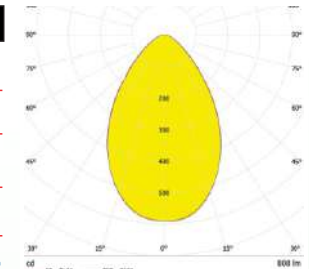

SPECIFICATIONS:

DXH (mm) : 183X11 mm

FWHM : 30°

LED Package : 5050

Material : Polycarbonate

SPECIFICATIONS:

LXWXH (mm) : -

FWHM : 140X50°

LED Package : 5050

Material : Polycarbonate

SPECIFICATIONS:

DXH (mm) : 158.50X10.19

FWHM : 60°

LED Package : 5050

Material : Polycarbonate

SPECIFICATIONS:

DXH (mm) : 183X10.4

FWHM : 60°

LED Package : 5050

Material : Polycarbonate

SPECIFICATIONS:

DXH (mm) : 225.1X8.8

FWHM : 60°

LED Package : 5050

Material : Polycarbonate

SPECIFICATIONS:

DXH (mm) : 75.4X50X15.9

FWHM : 15°

LED Package : 5050

Material : Polycarbonate

SPECIFICATIONS:

DXH (mm) : 259X8.9-

FWHM : 60°

LED Package : 3030, 5050

Material : Polycarbonate

SPECIFICATIONS:

DXH (mm) : 259.5X8.9

FWHM : 90°

LED Package : 3030, 5050

Material : Polycarbonate