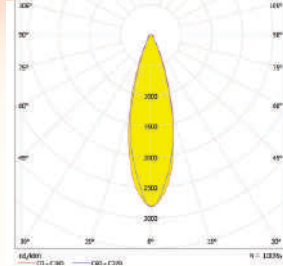

HIGH-BAY LIGHT LENS

SPECIFICATIONS:

LXWXH (mm) : 172.9X71.3X11.9

FWHM : 20°

LED Package : 5050

Material : Polycarbonate

SPECIFICATIONS:

LXWXH (mm) : 71.4X173X9.6

FWHM : 60°

LED Package : 5050

Material : Polycarbonate

SPECIFICATIONS:

LXWXH (mm) : 225.6X10.4

FWHM : 60°

LED Package : 5050

Material : Polycarbonate

SPECIFICATIONS:

LXWXH (mm) : 71.4X173X9.6

FWHM : 90°

LED Package : 5050

Material : Polycarbonate

SPECIFICATIONS:

DXH (mm) : 19.8X10.58

FWHM : 45°

LED Package : 3030

Material : Polycarbonate

SPECIFICATIONS:

DXH (mm) : 265.6X15

FWHM : 90°

LED Package : 5050

Material : Polycarbonate

SPECIFICATIONS:

LXWXH (mm) : 50X50X9

FWHM : 95X15°

LED Package : 3535, 5050

Material : Polycarbonate

SPECIFICATIONS:

DXH (mm) : 175X9.7

FWHM : 60°

LED Package : 5050

Material : Polycarbonate