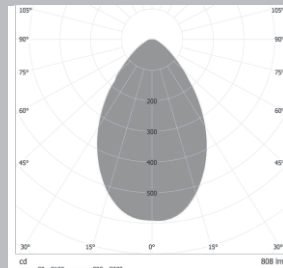

SPECIFICATIONS:

DXH (mm) : 159.8X18.5

FWHM : 90°

LED Package : 5050

Material : Polycarbonate

SPECIFICATIONS:

LXWXH (mm) : 170X136X10

FWHM : 60°

LED Package : 3535

Material : Polycarbonate

SPECIFICATIONS:

LXWXH (mm) : 194.5X138X13

FWHM : 90°

LED Package : 3030X4

Material : Polycarbonate

SPECIFICATIONS:

DXH (mm) : 184X9.4

FWHM : 60°

LED Package : 5050

Material : Polycarbonate

SPECIFICATIONS:

DXH (mm) : 208X10.1

FWHM : 60°

LED Package : 5050

Material : Polycarbonate

SPECIFICATIONS:

DXH (mm) : 265.6X15

FWHM : 60°

LED Package : 5050

Material : Polycarbonate

SPECIFICATIONS:

DXH (mm) : 175X9.4

FWHM : 60°

LED Package : 5050

Material : Polycarbonate

SPECIFICATIONS:

LXWXH (mm) : 50X50X6.2

FWHM : 58°

LED Package : 5050

Material : Polycarbonate