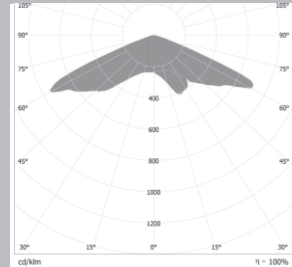

OM440-50X1-3030-T-II

SPECIFICATIONS:

LXWXH (mm) : 262X124.8X14

FWHM : T-II

LED Package : 3030

Material : Polycarbonate

OM459-9X1-5050-T-II S

SPECIFICATIONS:

LXWXH (mm) : 67X44.3X6.9

FWHM : T-II S

LED Package : 5050

Material : Polycarbonate

OM441-12X1-3535-MR-T-II

Not for sale only for reference

SPECIFICATIONS:

LXWXH (mm) : 62.80X43.80X7.59

FWHM : T-II

LED Package : 3535

Material : Polycarbonate

OM462-40X1-3030-158X98°

Not for sale only for reference

SPECIFICATIONS:

LXWXH (mm) : 49.5X49.5X5.4

FWHM : 158X98°

LED Package : 3030

Material : Polycarbonate

OM442-9X1-3535-HW-T-II

Not for sale only for reference

SPECIFICATIONS:

LXWXH (mm) : 67X46X3.60

FWHM : T-II

LED Package : 3535

Material : Polycarbonate

OM472-48X1-5050-T-II

Not for sale only for reference

SPECIFICATIONS:

LXWXH (mm) : 424X203X11.4

FWHM : T-II

LED Package : 5050

Material : Polycarbonate

OM452-24X1-3030-T-II

SPECIFICATIONS:

LXWXH (mm) : 188.6X85.4X15.4

FWHM : T-II

LED Package : 3030

Material : Polycarbonate

OM477-2X2-BATWING-T-II

SPECIFICATIONS:

LXWXH (mm) : 50X50X13

FWHM : T-II

LED Package : 5050

Material : Polycarbonate