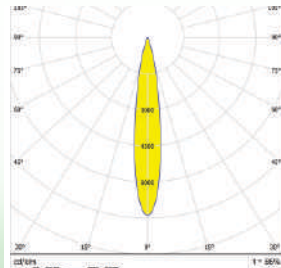

SPECIFICATIONS:
DXH (mm) : 91.50X9.83
FWHM : 15°
LED Package : 3535
Material : Polycarbonate

CREE | OSRAM | COBALT | SAMSUNG | LUMILEDS