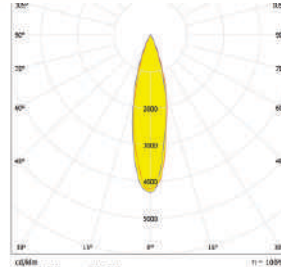

SPECIFICATIONS:

LXWXH (mm) : 50X50X6.1

FWHM : 55°

LED package : 5050

Material : Polycarbonate

SPECIFICATIONS:

LXWXH (mm) : 272.34X115.95X19.9

FWHM : 60°

LED Package : 5050

Material : Polycarbonate

SPECIFICATIONS:

DXH (mm) : 28.8X16.85

FWHM : 24°

LED Package : 5050

Material : Polycarbonate

SPECIFICATIONS:

LXWXH (mm) : 100X100X9.6

FWHM : 60°

LED Package : 3535

Material : Polycarbonate

SPECIFICATIONS:

LXWXH (mm) : 173.2X75X8

FWHM : 70X85°

LED Package : 5050

Material : Polycarbonate

SPECIFICATIONS:

DXH (mm) : 14.6X5.4

FWHM : 160°

LED Package : 3030

Material : Polycarbonate

SPECIFICATIONS:

LXWXH (mm) : 50X50X8.1

FWHM : 30X70°

LED Package : 5050

Material : Polycarbonate

SPECIFICATIONS:

DXH (mm) : 19.7X10.4

FWHM : 60°

LED Package : 5050

Material : Polycarbonate