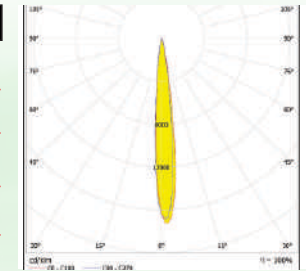

SPECIFICATIONS:

LXWXH (mm) : 178X187.4X12.8

FWHM : 60°

LED Package : 5050

Material : Polycarbonate

SPECIFICATIONS:

LXWXH (mm) : 50X50X5.7

FWHM : 90°

LED Package : 5050

Material : Polycarbonate

SPECIFICATIONS:

DXH (mm) : 19.8X10.6

FWHM : 40°

LED Package : 3030

Material : Polycarbonate

SPECIFICATIONS:

LXWXH (mm) : 50X50X6.3

FWHM : 60°

LED Package : 5050

Material : Polycarbonate

SPECIFICATIONS:

LXWXH (mm) : 70.8X228.8X8.4

FWHM : 60°

LED Package : 3535

Material : Polycarbonate

SPECIFICATIONS:

LXWXH (mm) : 273X173X9.7

FWHM : 145X45°

LED Package : 5050

Material : Polycarbonate

SPECIFICATIONS:

LXWXH (mm) : 70.77X228.77X8.4

FWHM : 90°

LED Package : 3535

Material : Polycarbonate

SPECIFICATIONS:

LXWXH (mm) : 229.1X71.1X15.4

FWHM : 10°

LED Package : 3030

Material : Polycarbonate