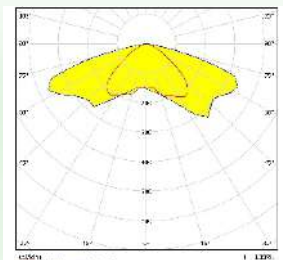

SPECIFICATIONS:

LXWXH (mm) : 229X71X11.4

FWHM : T-II

LED Package : 5050

Material : Polycarbonate

SPECIFICATIONS:

LXWXH (mm) : 136.3X107

FWHM : 145X45°

LED Package : 5050

Material : Polycarbonate

Not for sale only
for reference

SPECIFICATIONS:

LXWXH (mm) : 142X132X7

FWHM : T-II

LED Package : 5050

Material : Polycarbonate

SPECIFICATIONS:

LXWXH (mm) : 228.8X70.8X8

FWHM : T-II

LED Package : 5050

Material : Polycarbonate

Not for sale only
for reference

SPECIFICATIONS:

LXWXH (mm) : 283X151X10.5

FWHM : T-II

LED Package : 3535

Material : Polycarbonate

Not for sale only
for reference

SPECIFICATIONS:

LXWXH (mm) : 131X83.5X11

FWHM : T-III

LED Package : 5050

Material : Polycarbonate

SPECIFICATIONS:

LXWXH (mm) : 173X71.4X8

FWHM : T-II

LED Package : 5050

Material : Polycarbonate

Not for sale only
for reference

SPECIFICATIONS:

LXWXH (mm) : 170X110X9

FWHM : TUNNEL

LED Package : 5050

Material : Polycarbonate