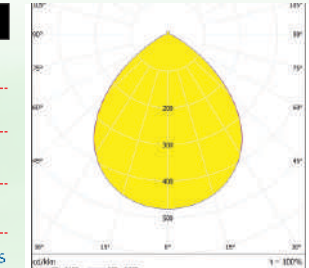

SPECIFICATIONS:

DXH (mm) : 12.10X11.30X5.50

FWHM : 60°

LED Package : 3535

Material : Polycarbonate

SPECIFICATIONS:

DXH (mm) : 15X8.8

FWHM : 60°

LED Package : 3535, 5050

Material : Polycarbonate

SPECIFICATIONS:

DXH (mm) : 19.7X10.5

FWHM : 45°

LED Package : 3535

Material : Polycarbonate

SPECIFICATIONS:

LXWXH (mm) : 49.4X49.4X7.1

FWHM : 30°

LED Package : 3535

Material : Polycarbonate

SPECIFICATIONS:

DXH (mm) : 135X9.8

FWHM : 60°

LED Package : 3030

Material : Polycarbonate

SPECIFICATIONS:

LXWXH (mm) : 114X12.2X114

FWHM : 90°

LED Package : 3030

Material : Polycarbonate

SPECIFICATIONS:

LXWXH (mm) : 49.8X49.8X7

FWHM : 60X60°

LED Package : 3535, 5050

Material : Polycarbonate

SPECIFICATIONS:

DXH (mm) : 15X7.1

FWHM : 90°

LED Package : 3535, 5050

Material : Polycarbonate