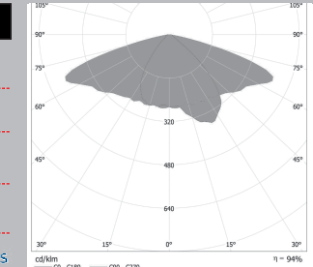

CREE | OSRAM | COBOL | SAMSUNG | LUMILEDS

OM69-20X1-3535-155X60°

SPECIFICATIONS:
LXWXH (mm) : 131.1X84.5X7.8
FWHM : 155X60°
LED Package : 3535
Material : Polycarbonate

Not for sale only for reference

CREE | OSRAM | COBOL | SAMSUNG | LUMILEDS