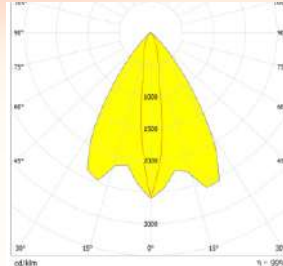

SPECIFICATIONS:

DXH (mm) : 225.1X8.8

FWHM : 60°

LED Package : 3535

Material : Polycarbonate

SPECIFICATIONS:

DXH (mm) : 88.278X18.3

FWHM : 60°

LED Package : -

Material : Polycarbonate

SPECIFICATIONS:

DXH (mm) : 33.7033X12

FWHM : 60°

LED Package : -

Material : Polycarbonate

SPECIFICATIONS:

LXWXH (mm) : 50.3X25.3X

FWHM : 25°

LED Package : 5050

Material : Polycarbonate

SPECIFICATIONS:

DXH (mm) : 48.95X13.34

FWHM : 60°

LED Package : -

Material : Polycarbonate

SPECIFICATIONS:

DXH (mm) : 50X50X10

FWHM : 30°

LED Package : 5050

Material : Polycarbonate

SPECIFICATIONS:

DXH (mm) : 65.4X16.9

FWHM : 60°

LED Package : -

Material : Polycarbonate

SPECIFICATIONS:

DXH (mm) : 295X285X11

FWHM : 60°

LED Package : 5050

Material : Polycarbonate

Not for sale only for reference