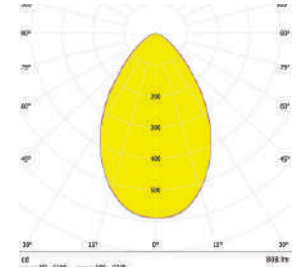

SPECIFICATIONS:
LXWXH (mm) : 273X71.10X9.90
FWHM : 60°
LED Package : 5050
Material : Polycarbonate

CREE | OSRAM | COBALT | SAMSUNG | LUMILEDS