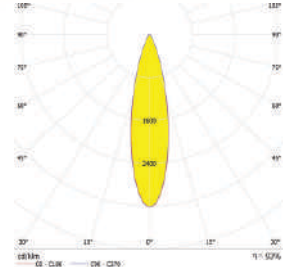

SPECIFICATIONS:

LXWXH (mm) : 49X49X6.3

FWHM : 60°

LED Package : 3030

Material : Polycarbonate

SPECIFICATIONS:

LXWXH (mm) : 50X50X7

FWHM : 60°

LED Package : 5050

Material : Polycarbonate

SPECIFICATIONS:

LXWXH (mm) : 16X16X10

FWHM : 25°

LED Package : 2835, 3030

Material : Polycarbonate

SPECIFICATIONS:

LXWXH (mm) : 14X14X6.7

FWHM : 60°

LED Package : 5050

Material : Polycarbonate

SPECIFICATIONS:

LXWXH (mm) : 204X84X8.4

FWHM : 60°

LED Package : 5050

Material : Polycarbonate

SPECIFICATIONS:

LXWXH (mm) : 173.2X75X8.10

FWHM : 60°

LED Package : 3535

Material : Polycarbonate

SPECIFICATIONS:

LXWXH (mm) : 204X84X8.4

FWHM : 90°

LED Package : 5050

Material : Polycarbonate

SPECIFICATIONS:

LXWXH (mm) : 25.40X49.80X49.80

FWHM : 120°

LED Package : 5050

Material : Polycarbonate