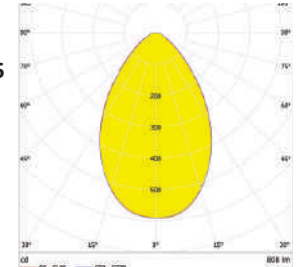

SPECIFICATIONS:

LXWXH (mm) : 225.6X11.1

FWHM : 90°

LED Package : 5050

Material : Polycarbonate

SPECIFICATIONS:

LXWXH (mm) : 85X300X12.4

FWHM : 120°

LED Package : 3535

Material : Polycarbonate

SPECIFICATIONS:

LXWXH (mm) : 50X50X7.4

FWHM : 30°

LED Package : 3535

Material : Polycarbonate

SPECIFICATIONS:

LXWXH (mm) : 71.11X229.11X12.05

FWHM : 60°

LED Package : 5050

Material : Polycarbonate

SPECIFICATIONS:

LXWXH (mm) : 85X300X12.4

FWHM : 30°

LED Package : 3535

Material : Polycarbonate

SPECIFICATIONS:

LXWXH (mm) : 272.3X115.9X19.9

FWHM : 90°

LED Package : 5050

Material : Polycarbonate

SPECIFICATIONS:

LXWXH (mm) : 85X300X12.4

FWHM : 60°

LED Package : 3535

Material : Polycarbonate

SPECIFICATIONS:

LXWXH (mm) : 50X50X7.6

FWHM : 60°

LED Package : 5050

Material : Polycarbonate