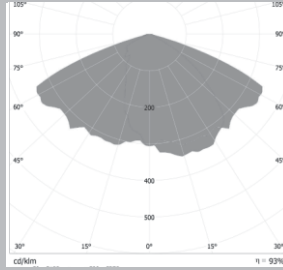

OM182-36X1-5050-145X45°

Not for sale only
for reference

SPECIFICATIONS:

LXWXH (mm) : 218.3X164X12.4

FWHM : 145X45°

LED Package : 5050

Material : Polycarbonate

OM177-16X1-5050-145X45°