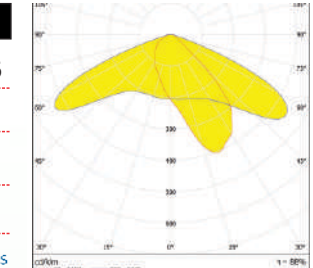

SPECIFICATIONS:
LXWXH (mm) : 49.65X49.65X8.6
FWHM : 145X45°
LED Package : 5050
Material : Polycarbonate

CREE | OSRAM | COBOL | SAMSUNG | LUMILEDS