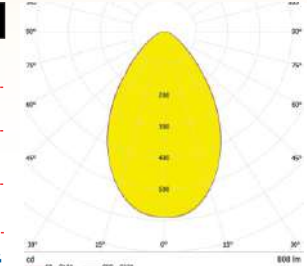

SPECIFICATIONS:

DXH (mm) : 225.1X8.8

FWHM : 60°

LED Package : 3535

Material : Polycarbonate

SPECIFICATIONS:

DXH (mm) : 88.278X18.3

FWHM : 60°

LED Package : -

Material : Polycarbonate

SPECIFICATIONS:

DXH (mm) : 33.7033X12

FWHM : 60°

LED Package : -

Material : Polycarbonate

SPECIFICATIONS:

LXWXH (mm) : 50.3X25.3X

FWHM : 25°

LED Package : 5050

Material : Polycarbonate

SPECIFICATIONS:

DXH (mm) : 48.95X13.34

FWHM : 60°

LED Package : -

Material : Polycarbonate

SPECIFICATIONS:

DXH (mm) : 50X50X10

FWHM : 30°

LED Package : 5050

Material : Polycarbonate

SPECIFICATIONS:

DXH (mm) : 65.4X16.9

FWHM : 60°

LED Package : -

Material : Polycarbonate

SPECIFICATIONS:

DXH (mm) : 295X285X11

FWHM : 60°

LED Package : 5050

Material : Polycarbonate

Not for sale only for reference