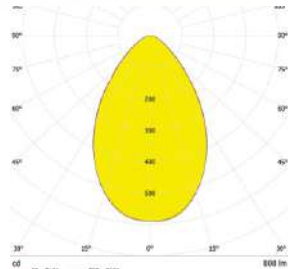

SPECIFICATIONS:

DXH (mm) : 195X191

FWHM : 60°

LED Package : -

Material : Polycarbonate