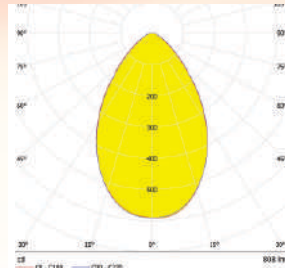

SPECIFICATIONS:

DXH (mm) : 12.10X11.30X5.50

FWHM : 60°

LED Package : 3535

Material : Polycarbonate

SPECIFICATIONS:

DXH (mm) : 15X8.8

FWHM : 60°

LED Package : 3535, 5050

Material : Polycarbonate

SPECIFICATIONS:

DXH (mm) : 19.7X10.5

FWHM : 45°

LED Package : 3535

Material : Polycarbonate

SPECIFICATIONS:

LXWXH (mm) : 49.4X49.4X7.1

FWHM : 30°

LED Package : 3535

Material : Polycarbonate

SPECIFICATIONS:

DXH (mm) : 135X9.8

FWHM : 60°

LED Package : 3030

Material : Polycarbonate

SPECIFICATIONS:

LXWXH (mm) : 114X12.2X114

FWHM : 90°

LED Package : 3030

Material : Polycarbonate

SPECIFICATIONS:

LXWXH (mm) : 49.8X49.8X7

FWHM : 60X60°

LED Package : 3535, 5050

Material : Polycarbonate

SPECIFICATIONS:

DXH (mm) : 15X7.1

FWHM : 90°

LED Package : 3535, 5050

Material : Polycarbonate