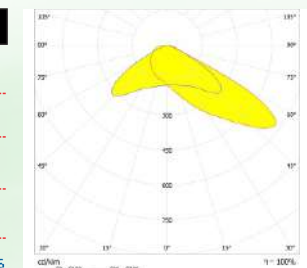

OM569-5050-12X1-55°

SPECIFICATIONS:

LXWXH (mm) : 173X71.4X4.1

FWHM : 55°

LED Package : 5050

Material : Polycarbonate

CREE | OSRAM | SICK | SAMSUNG | LUMILEDS

OM573-48X1-5050-30°