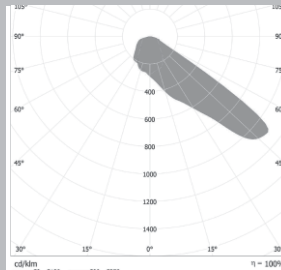

SPECIFICATIONS:

LXWXH (mm) : 50X50X6.1

FWHM : 55°

LED package : 5050

Material : Polycarbonate

SPECIFICATIONS:

LXWXH (mm) : 272.34X115.95X19.9

FWHM : 60°

LED Package : 5050

Material : Polycarbonate

SPECIFICATIONS:

DXH (mm) : 28.8X16.85

FWHM : 24°

LED Package : 5050

Material : Polycarbonate

SPECIFICATIONS:

LXWXH (mm) : 100X100X9.6

FWHM : 60°

LED Package : 3535

Material : Polycarbonate

SPECIFICATIONS:

LXWXH (mm) : 173.2X75X8

FWHM : 70X85°

LED Package : 5050

Material : Polycarbonate

SPECIFICATIONS:

DXH (mm) : 14.6X5.4

FWHM : 160°

LED Package : 3030

Material : Polycarbonate

SPECIFICATIONS:

LXWXH (mm) : 50X50X8.1

FWHM : 30X70°

LED Package : 5050

Material : Polycarbonate

SPECIFICATIONS:

DXH (mm) : 19.7X10.4

FWHM : 60°

LED Package : 5050

Material : Polycarbonate