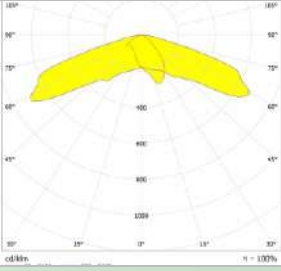

SPECIFICATIONS:

LXWXH (mm) : 173X71.4X10.4

FWHM : T-II

LED Package : 5050

Material : Polycarbonate

SPECIFICATIONS:

LXWXH (mm) : 173X71.4X10.4

FWHM : T-III

LED Package : 5050

Material : Polycarbonate

Not for sale only for reference

SPECIFICATIONS:

LXWXH (mm) : 74X60X9

FWHM : T-II

LED Package : 5050

Material : Polycarbonate

Not for sale only for reference

SPECIFICATIONS:

LXWXH (mm) : 100X60X9

FWHM : T-II

LED Package : 5050

Material : Polycarbonate

Not for sale only for reference

SPECIFICATIONS:

LXWXH (mm) : 142X95X8

FWHM : T-II

LED Package : 5050

Material : Polycarbonate

Not for sale only for reference

SPECIFICATIONS:

LXWXH (mm) : 190X112X8

FWHM : T-III

LED Package : 5050

Material : Polycarbonate

Not for sale only for reference

SPECIFICATIONS:

LXWXH (mm) : 267X92X8

FWHM : T-II

LED Package : 5050

Material : Polycarbonate

SPECIFICATIONS:

LXWXH (mm) : 50X50X8

FWHM : T-I

LED Package : 5050

Material : Polycarbonate