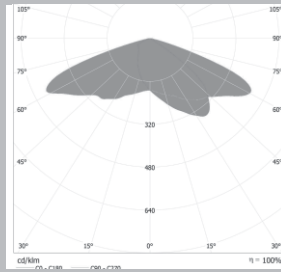

OM278-5X1-5050-60°

Not for sale only for reference

SPECIFICATIONS:

LXWXH (mm) : 65X65X10

FWHM : 60°

LED Package : 5050

Material : Polycarbonate

OM284-40X1-3030-T-II