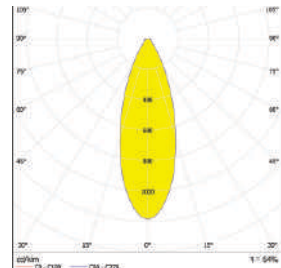

SPECIFICATIONS:

LXWXH (mm) : 80.9X300X9.4

FWHM : 90°

LED Package : 5050

Material : Polycarbonate

SPECIFICATIONS:

LXWXH (mm) : 187.41X187.41X12

FWHM : 25°

LED Package : 5050

Material : Polycarbonate

Not for sale only for reference

SPECIFICATIONS:

DXH (mm) : 201X9.3

FWHM : 60°

LED Package : 5050

Material : Polycarbonate

SPECIFICATIONS:

LXWXH (mm) : 136.59X92.23X9.45

FWHM : 60°

LED Package : 3030

Material : Polycarbonate

Not for sale only for reference

SPECIFICATIONS:

DXH (mm) : 44X8.5

FWHM : 36°

LED Package : COB

Material : Polycarbonate

SPECIFICATIONS:

DXH (mm) : 21.0X14.20

FWHM : 10°

LED Package : 5050

Material : Polycarbonate

SPECIFICATIONS:

DXH (mm) : 19.4X12.0

FWHM : 60°

LED Package : 5050

Material : Polycarbonate

SPECIFICATIONS:

DXH (mm) : 19.95X11.3

FWHM : 25°

LED Package : 2835X4

Material : Polycarbonate