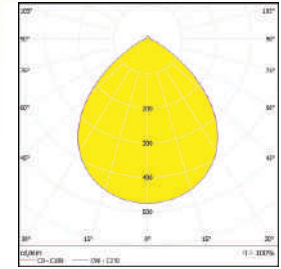

SPECIFICATIONS:

DXH (mm) : 173X71.4X9

FWHM : 90°

LED Package : 2835/3030-

Material : Polycarbonate