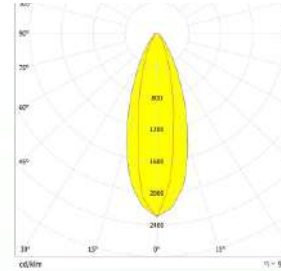

SPECIFICATIONS:

DXH (mm) : 201X170X8.4

FWHM : 60°

LED Package : 2835

Material : Polycarbonate

SPECIFICATIONS:

DXH (mm) : 241X209X8.3

FWHM : 60°

LED Package : 2835

Material : Polycarbonate

SPECIFICATIONS:

DXH (mm) : 173X71.4X9

FWHM : 30°

LED Package : 2835/3030

Material : Polycarbonate

SPECIFICATIONS:

DXH (mm) : 173X71.4X9

FWHM : 60°

LED Package : 2835/3030

Material : Polycarbonate

OM726-36X1-2835/3030-90°

SPECIFICATIONS:

DXH (mm) : 173X71.4X9

FWHM : 90°

LED Package : 2835/3030-

Material : Polycarbonate

SPECIFICATIONS:

DXH (mm) : 244.5X188.5X8.8

FWHM : 60°

LED Package : 2835

Material : Polycarbonate

SPECIFICATIONS:

DXH (mm) : 170X110X10

FWHM : 23°X37°

LED Package : 5050

Material : Polycarbonate

SPECIFICATIONS:

DXH (mm) : 26.3X15.55X7

FWHM : 25°

LED Package : 5050

Material : Polycarbonate