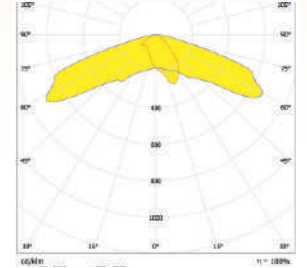

OM440-50X1-3030-T-II

SPECIFICATIONS:

LXWXH (mm) : 262X124.8X14

FWHM : T-II

LED Package : 3030

Material : Polycarbonate

OM459-9X1-5050-T-II S

SPECIFICATIONS:

LXWXH (mm) : 67X44.3X6.9

FWHM : T-II S

LED Package : 5050

Material : Polycarbonate

OM441-12X1-3535-MR-T-II

Not for sale only for reference

SPECIFICATIONS:

LXWXH (mm) : 62.80X43.80X7.59

FWHM : T-II

LED Package : 3535

Material : Polycarbonate

OM462-40X1-3030-158X98°

Not for sale only for reference

SPECIFICATIONS:

LXWXH (mm) : 49.5X49.5X5.4

FWHM : 158X98°

LED Package : 3030

Material : Polycarbonate

OM442-9X1-3535-HW-T-II

Not for sale only for reference

SPECIFICATIONS:

LXWXH (mm) : 67X46X3.60

FWHM : T-II

LED Package : 3535

Material : Polycarbonate

OM472-48X1-5050-T-II

Not for sale only for reference

SPECIFICATIONS:

LXWXH (mm) : 424X203X11.4

FWHM : T-II

LED Package : 5050

Material : Polycarbonate

OM452-24X1-3030-T-II

SPECIFICATIONS:

LXWXH (mm) : 188.6X85.4X15.4

FWHM : T-II

LED Package : 3030

Material : Polycarbonate

OM477-2X2-BATWING-T-II

SPECIFICATIONS:

LXWXH (mm) : 50X50X13

FWHM : T-II

LED Package : 5050

Material : Polycarbonate