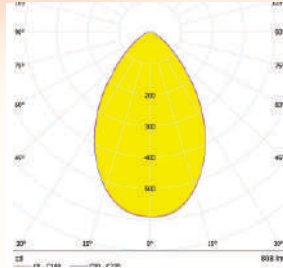

SPECIFICATIONS:

LXWXH (mm) : 49X49X6.3

FWHM : 60°

LED Package : 3030

Material : Polycarbonate

SPECIFICATIONS:

LXWXH (mm) : 50X50X7

FWHM : 60°

LED Package : 5050

Material : Polycarbonate

SPECIFICATIONS:

LXWXH (mm) : 16X16X10

FWHM : 25°

LED Package : 2835, 3030

Material : Polycarbonate

SPECIFICATIONS:

LXWXH (mm) : 14X14X6.7

FWHM : 60°

LED Package : 5050

Material : Polycarbonate

SPECIFICATIONS:

LXWXH (mm) : 204X84X8.4

FWHM : 60°

LED Package : 5050

Material : Polycarbonate

SPECIFICATIONS:

LXWXH (mm) : 173.2X75X8.10

FWHM : 60°

LED Package : 3535

Material : Polycarbonate

SPECIFICATIONS:

LXWXH (mm) : 204X84X8.4

FWHM : 90°

LED Package : 5050

Material : Polycarbonate

SPECIFICATIONS:

LXWXH (mm) : 25.40X49.80X49.80

FWHM : 120°

LED Package : 5050

Material : Polycarbonate