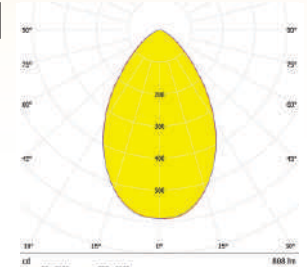

LED Package : 5050

Material : Polycarbonate

OM339-1X1-2835,3030-60°

SPECIFICATIONS:

DXH (mm) : 27.7X8.6

FWHM : 60°

LED Package : 2835, 3030

Material : Polycarbonate