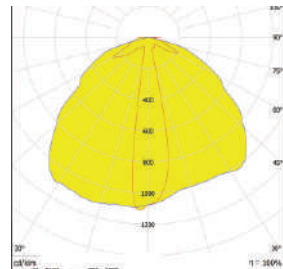

SPECIFICATIONS:

LXWXH (mm) : 50X50X9

FWHM : 100X20°

LED Package : 3535

Material : Polycarbonate