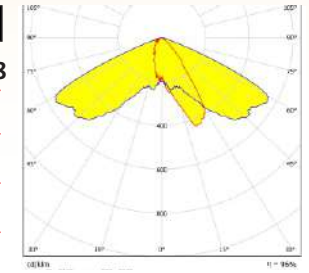

SPECIFICATIONS:

LXWXH (mm) : 62.80X43.80X7.78

FWHM : T-II

LED Package : 3535

Material : Polycarbonate

CREE | OSRAM | PHILIPS | SAMSUNG | LUMILEDS