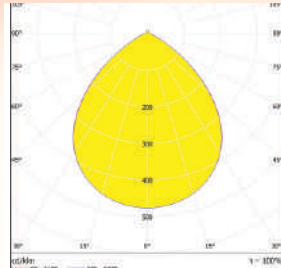

SPECIFICATIONS:

LXWXH (mm) : 49.5X49.5X4

FWHM : 90°

LED Package : 3030

Material : Polycarbonate

SPECIFICATIONS:

LXWXH (mm) : 49.5X49.5X4.97

FWHM : 90°

LED Package : 3737

Material : Polycarbonate

SPECIFICATIONS:

LXWXH (mm) : 50X50X8.5

FWHM : 60°

LED Package : 3535

Material : Polycarbonate

SPECIFICATIONS:

LXWXH (mm) : 49.9X49.9X8

FWHM : 90°

LED Package : 5050

Material : Polycarbonate

SPECIFICATIONS:

LXWXH (mm) : 50X50X8.5

FWHM : 120X25°

LED Package : 3535

Material : Polycarbonate

SPECIFICATIONS:

LXWXH (mm) : 49.25X49.25X5.5

FWHM : 60°

LED Package : 3030

Material : Polycarbonate

SPECIFICATIONS:

LXWXH (mm) : 49.5X49.5X5

FWHM : 90°

LED Package : 3535

Material : Polycarbonate

SPECIFICATIONS:

LXWXH (mm) : 49.25X49.25X3.97

FWHM : 90°

LED Package : 3030

Material : Polycarbonate