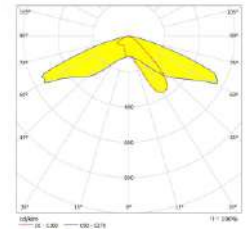

LED Package : 5050

Material : Polycarbonate

Om707-2X2-5050-T-II

SPECIFICATIONS:

LXWXH (mm) : 50X50X11

FWHM : 140X50°

LED Package : 5050

Material : Polycarbonate