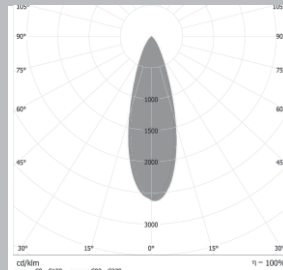

SPECIFICATIONS:

LXWXH (mm) : 225.6X11.1

FWHM : 90°

LED Package : 5050

Material : Polycarbonate

SPECIFICATIONS:

LXWXH (mm) : 85X300X12.4

FWHM : 120°

LED Package : 3535

Material : Polycarbonate

SPECIFICATIONS:

LXWXH (mm) : 50X50X7.4

FWHM : 30°

LED Package : 3535

Material : Polycarbonate

SPECIFICATIONS:

LXWXH (mm) : 71.11X229.11X12.05

FWHM : 60°

LED Package : 5050

Material : Polycarbonate

SPECIFICATIONS:

LXWXH (mm) : 85X300X12.4

FWHM : 30°

LED Package : 3535

Material : Polycarbonate

SPECIFICATIONS:

LXWXH (mm) : 272.3X115.9X19.9

FWHM : 90°

LED Package : 5050

Material : Polycarbonate

SPECIFICATIONS:

LXWXH (mm) : 85X300X12.4

FWHM : 60°

LED Package : 3535

Material : Polycarbonate

SPECIFICATIONS:

LXWXH (mm) : 50X50X7.6

FWHM : 60°

LED Package : 5050

Material : Polycarbonate