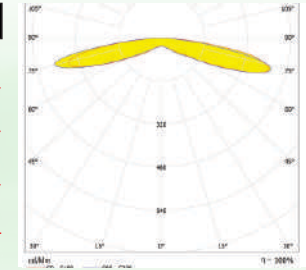

SPECIFICATIONS:

DXH (mm) : 13.4X4.5

FWHM : 160°

LED Package : 3030

Material : Polycarbonate