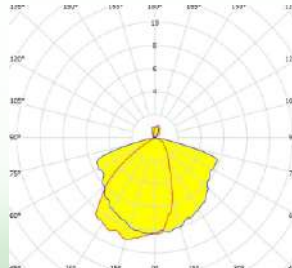

OM440-50X1-3030-T-II

SPECIFICATIONS:

LXWXH (mm) : 262X124.8X14

FWHM : T-II

LED Package : 3030

Material : Polycarbonate

OM459-9X1-5050-T-II S

SPECIFICATIONS:

LXWXH (mm) : 67X44.3X6.9

FWHM : T-II S

LED Package : 5050

Material : Polycarbonate

OM441-12X1-3535-MR-T-II

Not for sale only for reference

SPECIFICATIONS:

LXWXH (mm) : 62.80X43.80X7.59

FWHM : T-II

LED Package : 3535

Material : Polycarbonate

OM462-40X1-3030-158X98°

Not for sale only for reference

SPECIFICATIONS:

LXWXH (mm) : 49.5X49.5X5.4

FWHM : 158X98°

LED Package : 3030

Material : Polycarbonate

OM442-9X1-3535-HW-T-II

Not for sale only for reference

SPECIFICATIONS:

LXWXH (mm) : 67X46X3.60

FWHM : T-II

LED Package : 3535

Material : Polycarbonate

OM472-48X1-5050-T-II

Not for sale only for reference

SPECIFICATIONS:

LXWXH (mm) : 424X203X11.4

FWHM : T-II

LED Package : 5050

Material : Polycarbonate

OM452-24X1-3030-T-II

SPECIFICATIONS:

LXWXH (mm) : 188.6X85.4X15.4

FWHM : T-II

LED Package : 3030

Material : Polycarbonate

OM477-2X2-BATWING-T-II

SPECIFICATIONS:

LXWXH (mm) : 50X50X13

FWHM : T-II

LED Package : 5050

Material : Polycarbonate