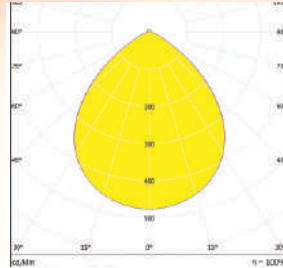

SPECIFICATIONS:

DXH (mm) : 175X8.8

FWHM : 90°

LED Package : 5050

Material : Polycarbonate