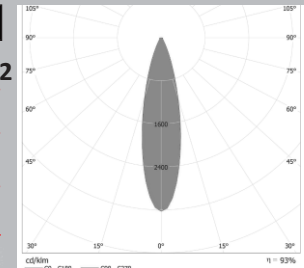

LED Package : 5050

Material : Polycarbonate

OM395-42X1-5050-25°

SPECIFICATIONS:

LXWXH (mm) : 187.41X187.41X12

FWHM : 25°

LED Package : 5050

Material : Polycarbonate