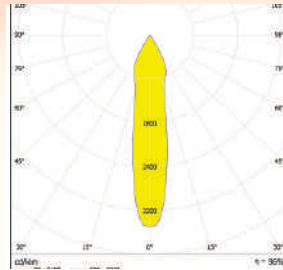

SPECIFICATIONS:

DXH (mm) : 19.6X10.45

FWHM : 20°

LED Package : 3030

Material : Polycarbonate