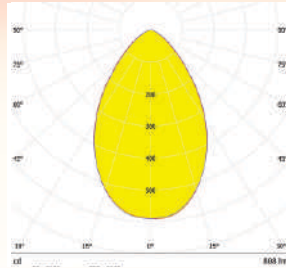

SPECIFICATIONS:

LXWXH (mm) : 172.9X71.3X10.4

FWHM : 60°

LED Package : 5050

Material : Polycarbonate

CREE | OSRAM | SICK | SAMSUNG | LUMILEDS

OM550-1X1-3030-60°

SPECIFICATIONS: