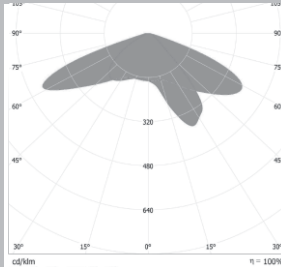

OM227-12X1-3535-T-II

SPECIFICATIONS:
LXWXH (mm) : 49.3X49.3X4.8
FWHM : T-II
LED Package : 3535
Material : Polycarbonate

OM220-8X1-5050-T-II

Not for sale only
for reference

SPECIFICATIONS:
LXWXH (mm) : 99.8X308.1X54
FWHM : T-II
LED Package : 5050
Material : Polycarbonate