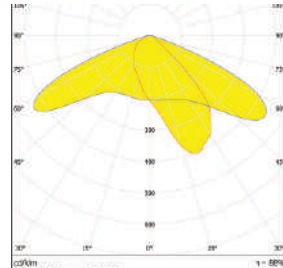

Not for sale only
for reference

SPECIFICATIONS:

LXWXH (mm) : 139.4X13.90

FWHM : T-II

LED Package : 5050

Material : Polycarbonate

SPECIFICATIONS:

LXWXH (mm) : 49X49X5.5

FWHM : T-III

LED Package : 3535

Material : Polycarbonate

SPECIFICATIONS:

LXWXH (mm) : 100X60X10

FWHM : 145X45°

LED Package : 5050

Material : Polycarbonate

SPECIFICATIONS:

LXWXH (mm) : 130.9X75.2X5

FWHM : T-II

LED Package : 3535

Material : Polycarbonate

SPECIFICATIONS:

LXWXH (mm) : 100X60X8.3

FWHM : T-II M

LED Package : 3030

Material : Polycarbonate

SPECIFICATIONS:

LXWXH (mm) : 78.5X267

FWHM : T-II

LED Package : 3030, 3535

Material : Polycarbonate

Not for sale only
for reference

SPECIFICATIONS:

LXWXH (mm) : 43.80X62.80

FWHM : T-II

LED Package : 3535

Material : Polycarbonate

SPECIFICATIONS:

LXWXH (mm) : 97.2X63.8X4.1

FWHM : T-II

LED Package : 3535

Material : Polycarbonate