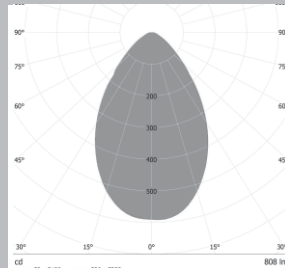

SPECIFICATIONS:

DXH (mm) : 226X6.5

FWHM : 60°

LED Package : 3030

Material : Polycarbonate