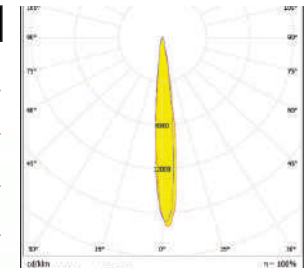

SPECIFICATIONS:

LXWXH (mm) : 80.9X300X9.4

FWHM : 90°

LED Package : 5050

Material : Polycarbonate

SPECIFICATIONS:

LXWXH (mm) : 187.41X187.41X12

FWHM : 25°

LED Package : 5050

Material : Polycarbonate

Not for sale only for reference

SPECIFICATIONS:

DXH (mm) : 201X9.3

FWHM : 60°

LED Package : 5050

Material : Polycarbonate

SPECIFICATIONS:

LXWXH (mm) : 136.59X92.23X9.45

FWHM : 60°

LED Package : 3030

Material : Polycarbonate

Not for sale only for reference

SPECIFICATIONS:

DXH (mm) : 44X8.5

FWHM : 36°

LED Package : COB

Material : Polycarbonate

SPECIFICATIONS:

DXH (mm) : 21.0X14.20

FWHM : 10°

LED Package : 5050

Material : Polycarbonate

SPECIFICATIONS:

DXH (mm) : 19.4X12.0

FWHM : 60°

LED Package : 5050

Material : Polycarbonate

SPECIFICATIONS:

DXH (mm) : 19.95X11.3

FWHM : 25°

LED Package : 2835X4

Material : Polycarbonate