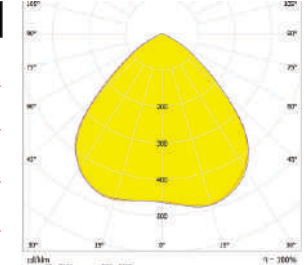

HIGH-BAY LIGHT LENS

SPECIFICATIONS:

LXWXH (mm) : 172.9X71.3X11.9

FWHM : 20°

LED Package : 5050

Material : Polycarbonate

SPECIFICATIONS:

LXWXH (mm) : 71.4X173X9.6

FWHM : 60°

LED Package : 5050

Material : Polycarbonate

SPECIFICATIONS:

LXWXH (mm) : 225.6X10.4

FWHM : 60°

LED Package : 5050

Material : Polycarbonate

SPECIFICATIONS:

LXWXH (mm) : 71.4X173X9.6

FWHM : 90°

LED Package : 5050

Material : Polycarbonate

SPECIFICATIONS:

DXH (mm) : 19.8X10.58

FWHM : 45°

LED Package : 3030

Material : Polycarbonate

SPECIFICATIONS:

DXH (mm) : 265.6X15

FWHM : 90°

LED Package : 5050

Material : Polycarbonate

SPECIFICATIONS:

LXWXH (mm) : 50X50X9

FWHM : 95X15°

LED Package : 3535, 5050

Material : Polycarbonate

SPECIFICATIONS:

DXH (mm) : 175X9.7

FWHM : 60°

LED Package : 5050

Material : Polycarbonate