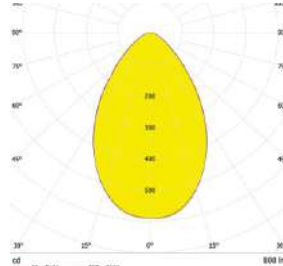

SPECIFICATIONS:

DXH (mm) : 225.1X8.8

FWHM : 60°

LED Package : 3535

Material : Polycarbonate

SPECIFICATIONS:

DXH (mm) : 88.278X18.3

FWHM : 60°

LED Package : -

Material : Polycarbonate

SPECIFICATIONS:

DXH (mm) : 33.7033X12

FWHM : 60°

LED Package : -

Material : Polycarbonate

SPECIFICATIONS:

LXWXH (mm) : 50.3X25.3X

FWHM : 25°

LED Package : 5050

Material : Polycarbonate

SPECIFICATIONS:

DXH (mm) : 48.95X13.34

FWHM : 60°

LED Package : -

Material : Polycarbonate

SPECIFICATIONS:

DXH (mm) : 50X50X10

FWHM : 30°

LED Package : 5050

Material : Polycarbonate

SPECIFICATIONS:

DXH (mm) : 65.4X16.9

FWHM : 60°

LED Package : -

Material : Polycarbonate

SPECIFICATIONS:

DXH (mm) : 295X285X11

FWHM : 60°

LED Package : 5050

Material : Polycarbonate

Not for sale only for reference