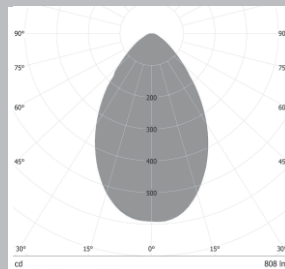

SPECIFICATIONS:

DXH (mm) : 226X6.5

FWHM : 90°

LED Package : 3030

Material : Polycarbonate