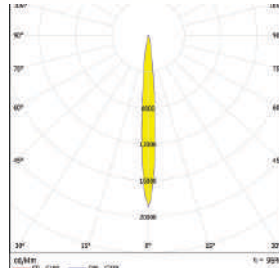

LED Package : 5050

Material : Polycarbonate

OM115-1X1-3535-9°

SPECIFICATIONS:

DXH (mm) : 21X13

FWHM : 9°

LED Package : 3535

Material : Polycarbonate