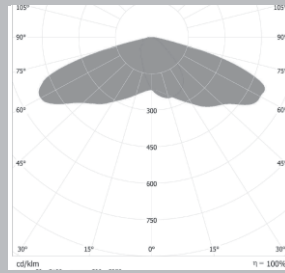

SPECIFICATIONS:

LXWXH (mm) : 100X60X8.32

FWHM : T-II

LED Package : 5050

Material : Polycarbonate

CREE | OSRAM | PHILIPS | SAMSUNG | LUMILEDS