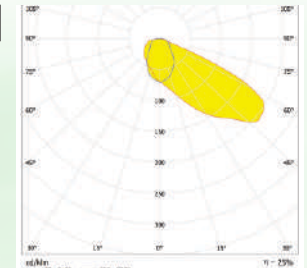

SPECIFICATIONS:

DXH (mm) : 159.8X18.5

FWHM : 90°

LED Package : 5050

Material : Polycarbonate

SPECIFICATIONS:

LXWXH (mm) : 170X136X10

FWHM : 60°

LED Package : 3535

Material : Polycarbonate

SPECIFICATIONS:

LXWXH (mm) : 194.5X138X13

FWHM : 90°

LED Package : 3030X4

Material : Polycarbonate

SPECIFICATIONS:

DXH (mm) : 184X9.4

FWHM : 60°

LED Package : 5050

Material : Polycarbonate

SPECIFICATIONS:

DXH (mm) : 208X10.1

FWHM : 60°

LED Package : 5050

Material : Polycarbonate

SPECIFICATIONS:

DXH (mm) : 265.6X15

FWHM : 60°

LED Package : 5050

Material : Polycarbonate

SPECIFICATIONS:

DXH (mm) : 175X9.4

FWHM : 60°

LED Package : 5050

Material : Polycarbonate

SPECIFICATIONS:

LXWXH (mm) : 50X50X6.2

FWHM : 58°

LED Package : 5050

Material : Polycarbonate