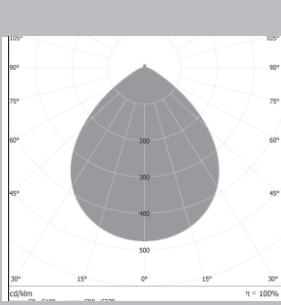

SPECIFICATIONS:

LXWXH (mm) : 100X100X8.50

FWHM : 90°

LED Package : 5050

Material : Polycarbonate

SPECIFICATIONS:

DXH (mm) : 158.4X10.2

FWHM : 90°

LED Package : 5050

Material : Polycarbonate

SPECIFICATIONS:

DXH (mm) : 158.4X5

FWHM : 90°

LED Package : 5050

Material : Polycarbonate

SPECIFICATIONS:

DXH (mm) : 183.0X10.4

FWHM : 90°

LED Package : 5050

Material : Polycarbonate

SPECIFICATIONS:

DXH (mm) : 183X6

FWHM : 90°

LED Package : 5050

Material : Polycarbonate

SPECIFICATIONS:

DXH (mm) : 225.1X8.9

FWHM : 90°

LED Package : 5050

Material : Polycarbonate

SPECIFICATIONS:

DXH (mm) : 225.1X6

FWHM : 90°

LED Package : 5050

Material : Polycarbonate

SPECIFICATIONS:

DXH (mm) : 68.4X12.8

FWHM : 36°

LED Package : COB

Material : Polycarbonate