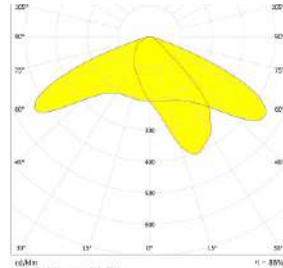

Not for sale only
for reference

SPECIFICATIONS:

LXWXH (mm) : 100X60X6.2

FWHM : T-II

LED Package : 3535, 3030

Material : Polycarbonate

Not for sale only
for reference

SPECIFICATIONS:

LXWXH (mm) : 218.3X164X12.4

FWHM : 145X45°

LED Package : 5050

Material : Polycarbonate

SPECIFICATIONS:

LXWXH (mm) : 108.3X75.2

FWHM : 145X45°

LED Package : 5050

Material : Polycarbonate

Not for sale only
for reference

SPECIFICATIONS:

LXWXH (mm) : 100X60X6.3

FWHM : 158X98°

LED Package : 3030

Material : Polycarbonate

Not for sale only
for reference

SPECIFICATIONS:

LXWXH (mm) : 131.3X84.6X6.2

FWHM : 145X45°

LED Package : 5050

Material : Polycarbonate

SPECIFICATIONS:

LXWXH (mm) : 100X60X6.3

FWHM : 158X98°

LED Package : 3030

Material : Polycarbonate

SPECIFICATIONS:

LXWXH (mm) : 80.2X60.2X3.4

FWHM : T-II

LED Package : 2835, 3030

Material : Polycarbonate

SPECIFICATIONS:

LXWXH (mm) : 142X75.5X4.8

FWHM : T-II

LED Package : 3030, 3535

Material : Polycarbonate