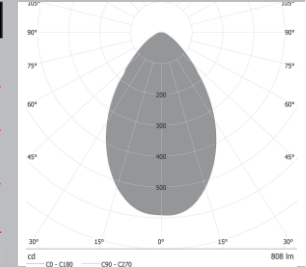

HIGH-BAY LIGHT LENS

SPECIFICATIONS:

LXWXH (mm) : 172.9X71.3X11.9

FWHM : 20°

LED Package : 5050

Material : Polycarbonate

SPECIFICATIONS:

LXWXH (mm) : 71.4X173X9.6

FWHM : 60°

LED Package : 5050

Material : Polycarbonate

SPECIFICATIONS:

LXWXH (mm) : 225.6X10.4

FWHM : 60°

LED Package : 5050

Material : Polycarbonate

SPECIFICATIONS:

LXWXH (mm) : 71.4X173X9.6

FWHM : 90°

LED Package : 5050

Material : Polycarbonate

SPECIFICATIONS:

DXH (mm) : 19.8X10.58

FWHM : 45°

LED Package : 3030

Material : Polycarbonate

SPECIFICATIONS:

DXH (mm) : 265.6X15

FWHM : 90°

LED Package : 5050

Material : Polycarbonate

SPECIFICATIONS:

LXWXH (mm) : 50X50X9

FWHM : 95X15°

LED Package : 3535, 5050

Material : Polycarbonate

SPECIFICATIONS:

DXH (mm) : 175X9.7

FWHM : 60°

LED Package : 5050

Material : Polycarbonate